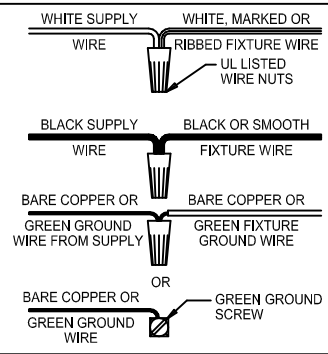

CAUTION: Read instructions carefully and turn electricity off at main circuit breaker panel before beginning installation.

500119, 500120

WARNING - If any Special Control Devices are used with this Fixture, Follow the Instructions Carefully to assure full compliance with N.E.C. requirements. If there are any questions, contact a Qualified Electrical Contractor.

CAUTION - All glass is fragile, use care when handling Glass component(s) and or Lamp(s).

CANOPY MOUNTING & WIRE CONNECTION ASSEMBLY STEPS:

Attach (N), (P) to achieve overall desired length.
 Una (N), (P) para lograr la longitud deseada.
 Joignez (N), (P) pour obtenir la longueur voulue.