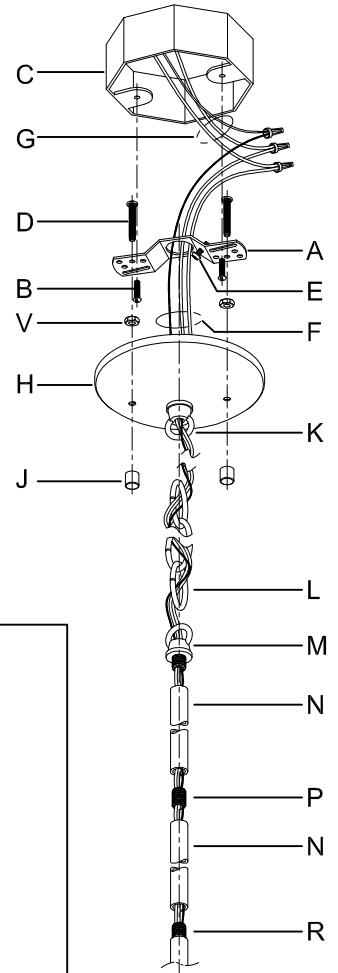

CAUTION: Read instructions carefully and turn electricity off at main circuit breaker panel before beginning installation.

500119, 500120

WARNING - If any Special Control Devices are used with this Fixture, Follow the Instructions Carefully to assure full compliance with N.E.C. requirements. If there are any questions, contact a Qualified Electrical Contractor.

CAUTION - All glass is fragile, use care when handling Glass component(s) and or Lamp(s).

CANOPY MOUNTING & WIRE CONNECTION ASSEMBLY STEPS:

Attach (N), (P) to achieve overall desired length.
 Una (N), (P) para lograr la longitud deseada.
 Joignez (N), (P) pour obtenir la longueur voulue.

1. D,E → A
2. V → D
3. B,A → C
4. F → P,N,M
5. P → N
6. M → N
7. L → M,K →
8. F → L,K,H
9. F → G →
10. H,J → D

FIXTURE ASSEMBLY STEPS:

1. N → R
2. T → S

B, C, G & T
 (NOT FURNISHED)
 (NO INCLUIDA)
 (NON FOURNIE)