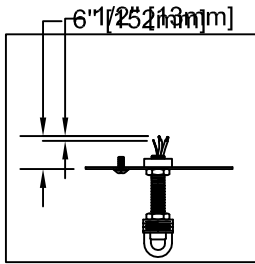

CAUTION - All glass is fragile, use care when handling Glass component(s) and or Lamp(s).

CANOPY MOUNTING & WIRE CONNECTION ASSEMBLY STEPS:

ADJUST HEIGHT WITH "D"
 N → A (TO LOCK)
 RÉGLEZ LA HAUTEUR AVEC "D"
 N → A (À VERROUILLER)
 AJUSTA LA ALTURA CON "D"
 N → A (APRETAR)