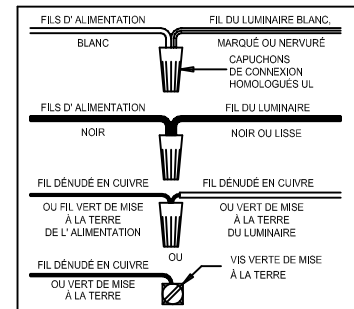

Instructions d'Assemblage et Installation

MISE EN GARDE: Lire les instructions avec soin et couper le courant au disjoncteur central avant de commencer l'installation.

*****

AVERTISSEMENT - S'il y a d'autres mécanismes régulateurs qui s'emploient avec ce dispositif, suivre soigneusement les instructions pour satisfaire aux exigences NEC. Si vous avez des questions, consulter un électricien qualifié.

AVERTISSEMENT - Ce produit contient des composants chimiques qui selon l'état de Californie provoquent un cancer, des infirmités de naissance et (ou) du mal au système reproductif. Il faut laver les mains soigneusement après avoir installé, manipulé, nettoyé, ou autrement touché ce produit.

MISE EN GARDE - Le verre est toujours fragile; maniez le(s) composant(s) et/ou l'ampoule(s) avec prudence.

*****