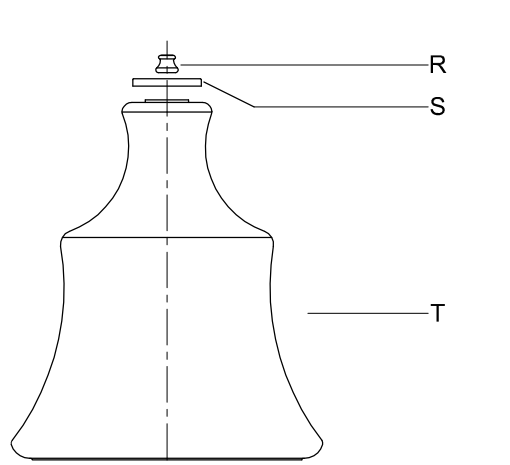

CAUTION - All glass is fragile, use care when handling Glass component(s) and or Lamp(s).

CANOPY MOUNTING & WIRE CONNECTION ASSEMBLY STEPS:

ADJUST HEIGHT WITH "D"
 N → A (TO LOCK)
 RÉGLEZ LA HAUTEUR AVEC "D"
 N → A (À VERROUILLER)
 AJUSTA LA ALTURA CON "D"
 N → A (APRETAR)

**B, C, G & X
 (NOT FURNISHED)
 (NON FOURNIE)
 (NO INCLUIDA)**

1. D, E → A
2. K → D
3. B, A → C
4. N → P
5. P → Q
6. F → N
7. M → L, N
8. F → P, N, M, L
9. F → G
10. H, J → D

FIXTURE ASSEMBLY STEPS:

1. Q → R
2. R, S, T → W
3. X → Z