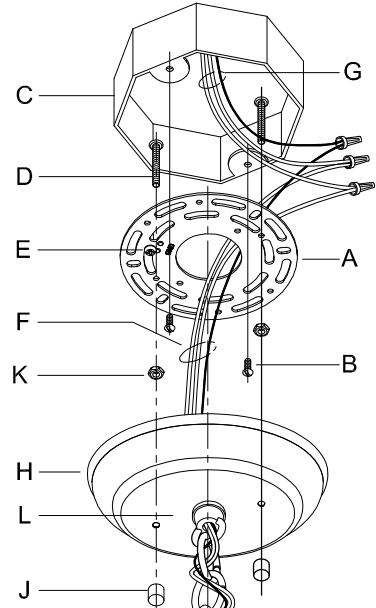

CAUTION: Read instructions carefully and turn electricity off at main circuit breaker panel before beginning installation.

500114

WARNING - If any Special Control Devices are used with this Fixture, Follow the Instructions Carefully to assure full compliance with N.E.C. requirements. If there are any questions, contact a Qualified Electrical Contractor.

CAUTION - All glass is fragile, use care when handling Glass component(s) and or Lamp(s).

CANOPY MOUNTING & WIRE CONNECTION ASSEMBLY STEPS:

ADJUST HEIGHT WITH "D"
 N → A (TO LOCK)
 RÉGLEZ LA HAUTEUR AVEC "D"
 N → A (À VERROUILLER)
 AJUSTA LA ALTURA CON "D"
 N → A (APRETAR)

**B, C, G & X
 (NOT FURNISHED)
 (NON FOURNIE)
 (NO INCLUIDA)**

1. D, E → A
2. K → D
3. B, A → C
4. N → P
5. P → Q
6. F → N
7. M → L, N
8. F → P, N, M, L
9. F → G
10. H, J → D

FIXTURE ASSEMBLY STEPS:

1. Q → R
2. R, S, T → W
3. X → Z