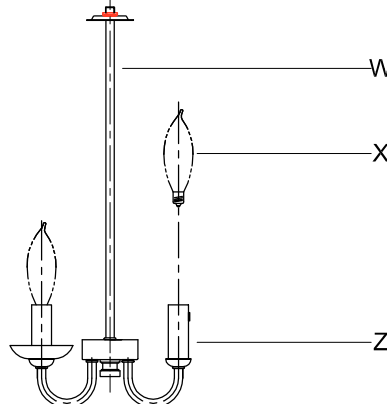

CAUTION - All glass is fragile, use care when handling Glass component(s) and or Lamp(s).

CANOPY MOUNTING & WIRE CONNECTION ASSEMBLY STEPS:

ADJUST HEIGHT WITH "D"
 N → A (TO LOCK)
 RÉGLEZ LA HAUTEUR AVEC "D"
 N → A (À VERROUILLER)
 AJUSTA LA ALTURA CON "D"
 N → A (APRETAR)

**B, C, G & X
 (NOT FURNISHED)
 (NON FOURNIE)
 (NO INCLUIDA)**

1. D, E → A
2. K → D
3. B, A → C
4. N → P
5. P → Q
6. F → N
7. M → L, N
8. F → P, N, M, L
9. F → G
10. H, J → D

FIXTURE ASSEMBLY STEPS:

1. Q → R
2. R, S, T → W
3. X → Z