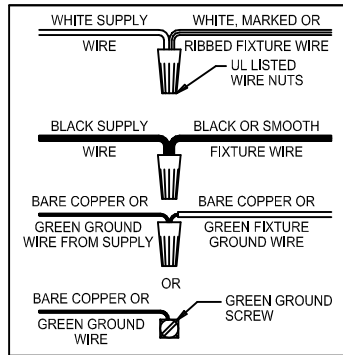

CAUTION: Read instructions carefully and turn electricity off at main circuit breaker panel before beginning installation.

500114

WARNING - If any Special Control Devices are used with this Fixture, Follow the Instructions Carefully to assure full compliance with N.E.C. requirements. If there are any questions, contact a Qualified Electrical Contractor.

CAUTION - All glass is fragile, use care when handling Glass component(s) and or Lamp(s).

CANOPY MOUNTING & WIRE CONNECTION ASSEMBLY STEPS:

ADJUST HEIGHT WITH "D"
 N → A (TO LOCK)
 RÉGLEZ LA HAUTEUR AVEC "D"
 N → A (À VERROUILLER)
 AJUSTA LA ALTURA CON "D"
 N → A (APRETAR)