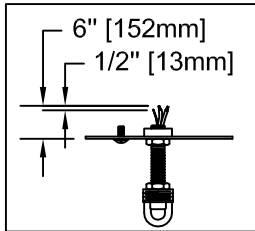

CAUTION - All glass is fragile, use care when handling Glass component(s) and or Lamp(s).

CANOPY MOUNTING & WIRE CONNECTION ASSEMBLY STEPS:

**B, C, G & T
(NOT FURNISHED)
(NON FOURNIE)
(NO INCLUIDA)**

1. D,E → A
2. K → D
3. B,A → C
4. N → P
5. P → Q
6. F → N
7. M → L,N
8. F → P,N,M,L
9. F → G
10. H,J → D