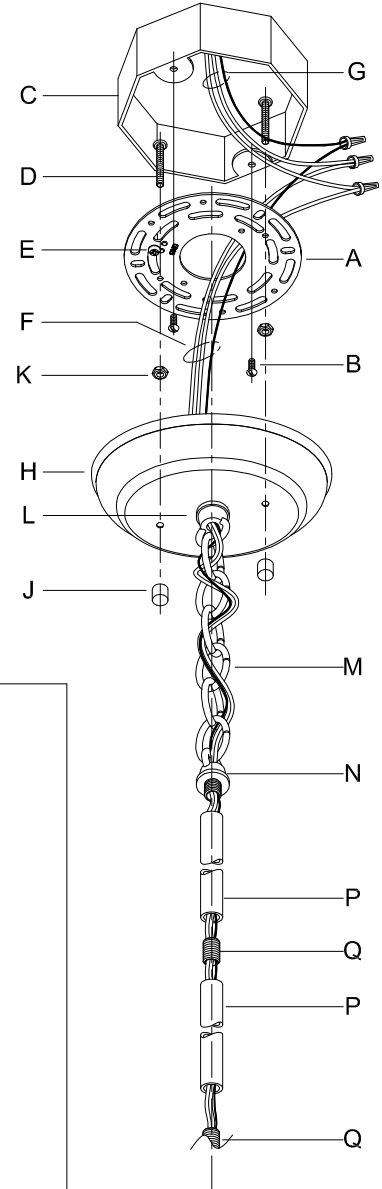

CAUTION: Read instructions carefully and turn electricity off at main circuit breaker panel before beginning installation.

500113

WARNING - If any Special Control Devices are used with this Fixture, Follow the Instructions Carefully to assure full compliance with N.E.C. requirements. If there are any questions, contact a Qualified Electrical Contractor.

CAUTION - All glass is fragile, use care when handling Glass component(s) and or Lamp(s).

CANOPY MOUNTING & WIRE CONNECTION ASSEMBLY STEPS:

**B, C, G & T
(NOT FURNISHED)
(NON FOURNIE)
(NO INCLUIDA)**

1. D,E → A
2. K → D
3. B,A → C
4. N → P
5. P → Q
6. F → N
7. M → L,N
8. F → P,N,M,L
9. F → G
10. H,J → D

FIXTURE ASSEMBLY STEPS:

1. Q → R
2. T → S

Instructions d'Assemblage et Installation

MISE EN GARDE: Lire les instructions avec soin et couper le courant au disjoncteur central avant de commencer l'installation.