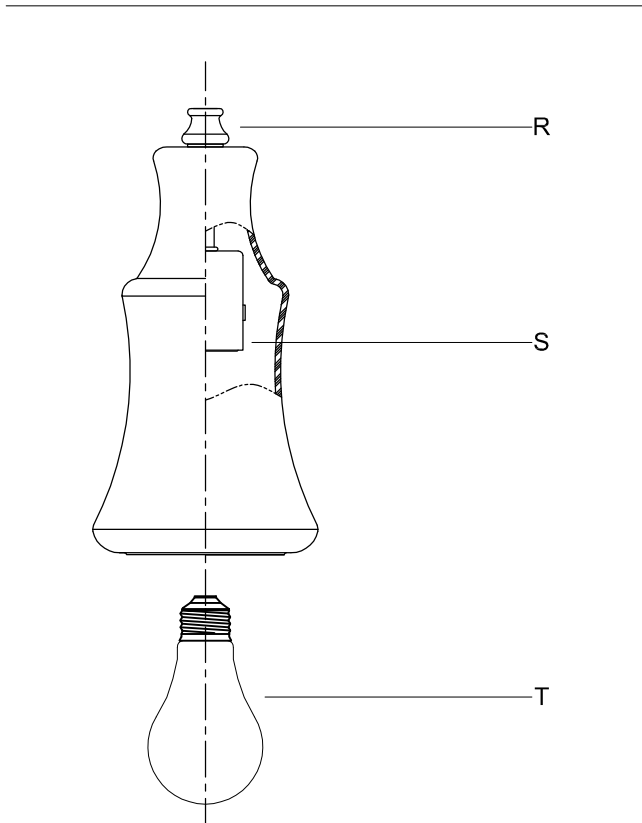

CAUTION - All glass is fragile, use care when handling Glass component(s) and or Lamp(s).

CANOPY MOUNTING & WIRE CONNECTION ASSEMBLY STEPS:

**B, C, G & T
(NOT FURNISHED)
(NON FOURNIE)
(NO INCLUIDA)**

1. D,E → A
2. K → D
3. B,A → C
4. N → P
5. P → Q
6. F → N
7. M → L,N
8. F → P,N,M,L
9. F → G
10. H,J → D