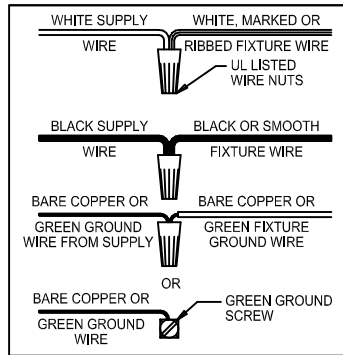

CAUTION: Read instructions carefully and turn electricity off at main circuit breaker panel before beginning installation.

500113

WARNING - If any Special Control Devices are used with this Fixture, Follow the Instructions Carefully to assure full compliance with N.E.C. requirements. If there are any questions, contact a Qualified Electrical Contractor.

CAUTION - All glass is fragile, use care when handling Glass component(s) and or Lamp(s).

CANOPY MOUNTING & WIRE CONNECTION ASSEMBLY STEPS:

**B, C, G & T
(NOT FURNISHED)
(NON FOURNIE)
(NO INCLUIDA)**

1. D,E → A
2. K → D
3. B,A → C
4. N → P
5. P → Q
6. F → N
7. M → L,N
8. F → P,N,M,L
9. F → G
10. H,J → D