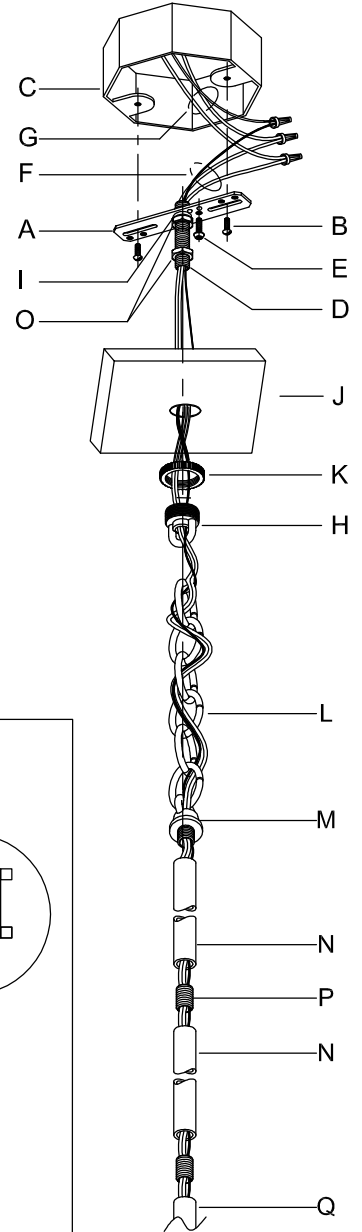

CAUTION: Read instructions carefully and turn electricity off at main circuit breaker panel before beginning installation.

500109

WARNING - If any Special Control Devices are used with this Fixture, Follow the Instructions Carefully to assure full compliance with N.E.C. requirements. If there are any questions, contact a Qualified Electrical Contractor.

CAUTION - All glass is fragile, use care when handling Glass component(s) and or Lamp(s).

CANOPY MOUNTING & WIRE CONNECTION ASSEMBLY STEPS:

1. D,E → A
2. B,A → C
3. I,O,H → D
4. O → H (TO LOCK) (À VERROUILLER) (APRETAR)
5. F → M
6. P → Q
7. N → P
8. M → N
9. L → M
10. J,K → L
11. L → H
12. F → L,K,J,H,D
13. F → G
14. J,K → H

FIXTURE ASSEMBLY STEPS:

1. Q → P
2. U → V
3. R → S

B, C, G & R
(NOT FURNISHED)
(NO INCLUIDA)
(NON FOURNIE)

Instructions d'Assemblage et Installation

MISE EN GARDE: Lire les instructions avec soin et couper le courant au disjoncteur central avant de commencer l'installation.