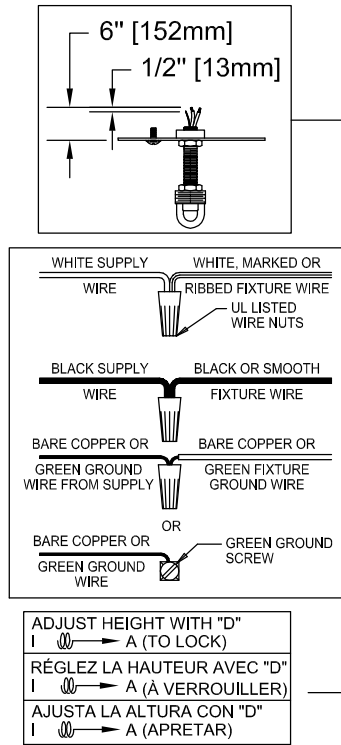

CAUTION: Read instructions carefully and turn electricity off at main circuit breaker panel before beginning installation.

500109

WARNING - If any Special Control Devices are used with this Fixture, Follow the Instructions Carefully to assure full compliance with N.E.C. requirements. If there are any questions, contact a Qualified Electrical Contractor.

CAUTION - All glass is fragile, use care when handling Glass component(s) and or Lamp(s).

CANOPY MOUNTING & WIRE CONNECTION ASSEMBLY STEPS:

1. D,E → A
2. B,A → C
3. I,O,H → D
4. O → H (TO LOCK) (À VERROUILLER) (APRETAR)
5. F → M
6. P → Q
7. N → P
8. M → N
9. L → M
10. J,K → L
11. L → H
12. F → L,K,J,H,D
13. F → G
14. J,K → H

FIXTURE ASSEMBLY STEPS:

1. Q → P
2. U → V
3. R → S

B, C, G & R
(NOT FURNISHED)
(NO INCLUIDA)
(NON FOURNIE)

Instructions d'Assemblage et Installation

MISE EN GARDE: Lire les instructions avec soin et couper le courant au disjoncteur central avant de commencer l'installation.