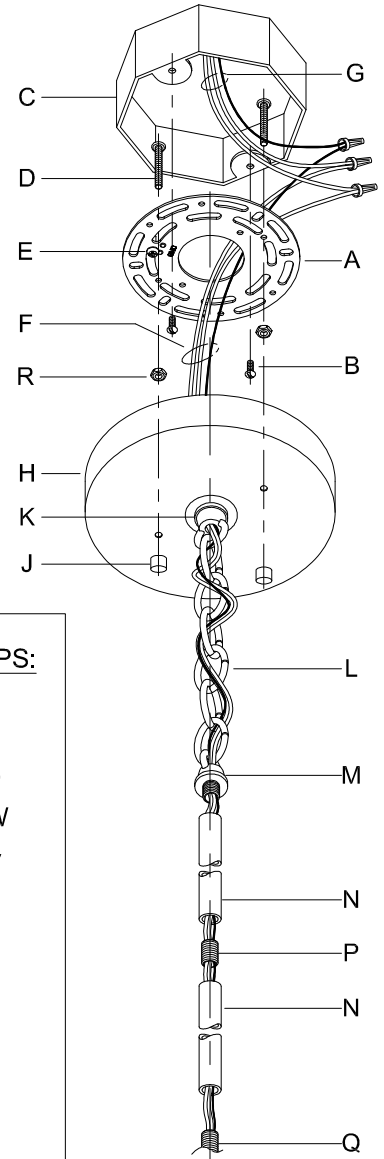

CAUTION: Read instructions carefully and turn electricity off at main circuit breaker panel before beginning installation.

500101

WARNING - If any Special Control Devices are used with this Fixture, Follow the Instructions Carefully to assure full compliance with N.E.C. requirements. If there are any questions, contact a Qualified Electrical Contractor.

CANOPY MOUNTING & WIRE CONNECTION ASSEMBLY STEPS:

Attach (N), (P) to achieve overall desired length.
 Joignez (N), (P) pour obtenir la longueur voulue.
 Una (N), (P) para lograr la longitud deseada.

1. D,E → A
2. B,A → C
3. R → D
4. F → P,N,M
5. P → Q
6. M → N
7. L → M,K
8. F → L,K,H
9. F → G
10. H,J → D

FIXTURE ASSEMBLY STEPS:

1. U → T
2. W → S
3. X → W
4. Y → V

**B, C, G & V
 (NOT FURNISHED)
 (NON FOURNIE)
 (NO INCLUIDA)**

Instructions d'Assemblage et Installation

MISE EN GARDE: Lire les instructions avec soin et couper le courant au disjoncteur central avant de commencer l'installation.