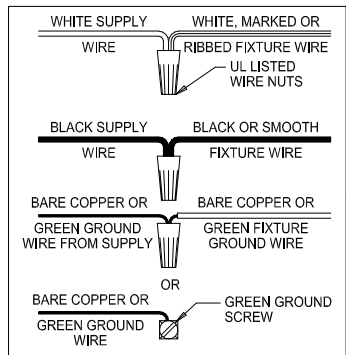

CAUTION: Read instructions carefully and turn electricity off at main circuit breaker panel before beginning installation.

500101

*****

WARNING - If any Special Control Devices are used with this Fixture, Follow the Instructions Carefully to assure full compliance with N.E.C. requirements. If there are any questions, contact a Qualified Electrical Contractor.

CAUTION - All glass is fragile, use care when handling Glass component(s) and or Lamp(s).

WARNING - This product contains chemicals known to the State of California to cause cancer, birth defects and /or other reproductive harm. Thoroughly wash hands after installing, handling, cleaning, or otherwise touching this product.

*****

CANOPY MOUNTING & WIRE CONNECTION ASSEMBLY STEPS:

Attach (N), (P) to achieve overall desired length.
Joignez (N), (P) pour obtenir la longueur voulue.
Una (N), (P) para lograr la longitud deseada.

1. D,E → A
2. B,A → C
3. R → D
4. F → P,N,M
5. P → Q
6. M → N
7. L → M,K
8. F → L,K,H
9. F → G
10. H,J → D