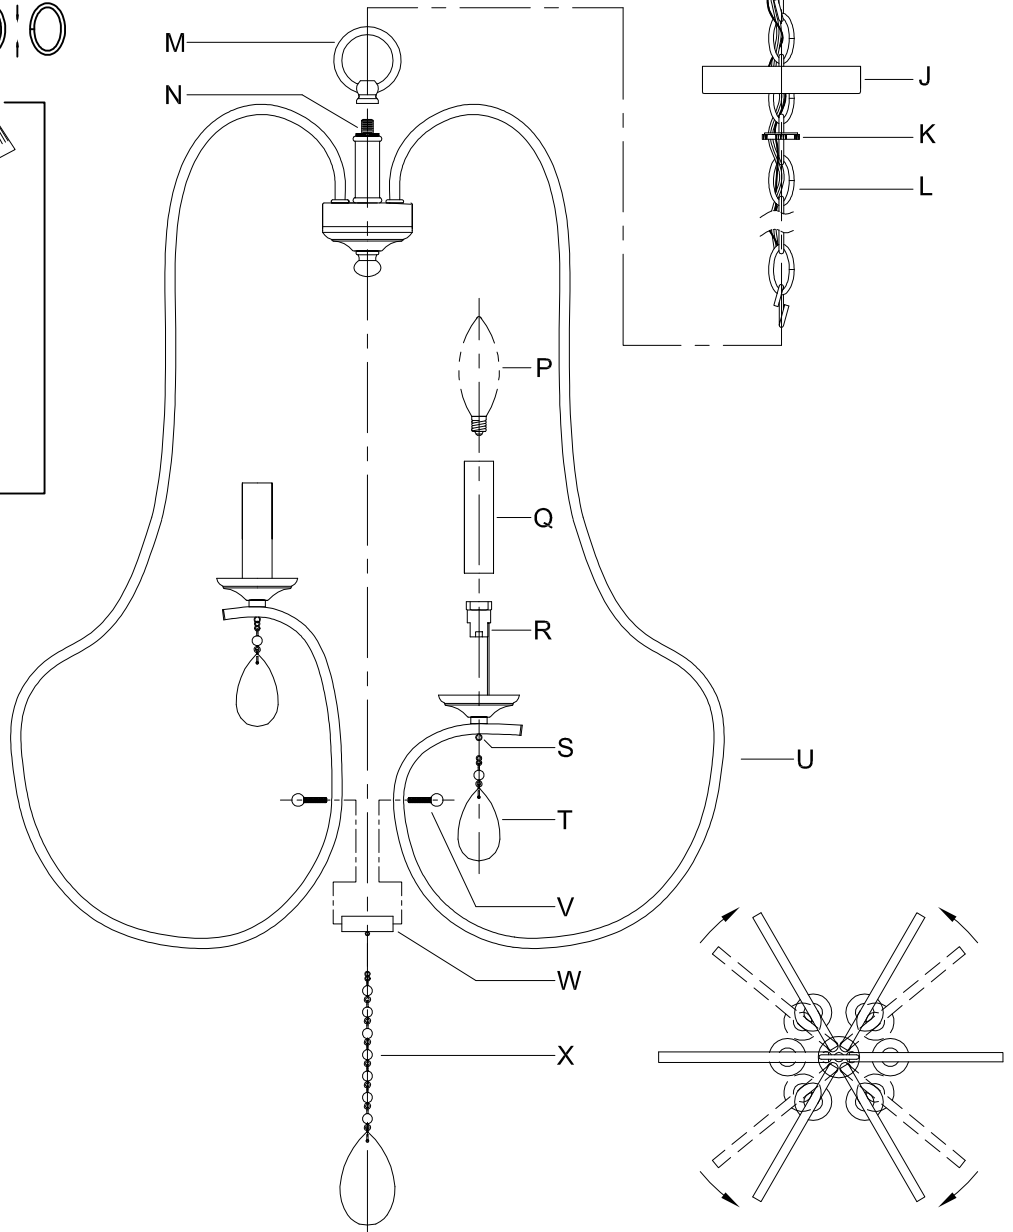

ADJUST HEIGHT WITH "D"
Y → A (TO LOCK)
RÉGLEZ LA HAUTEUR AVEC "D"
Y → A (À VERROUILLER)
AJUSTA LA ALTURA CON "D"
Y → A (APRETAR)