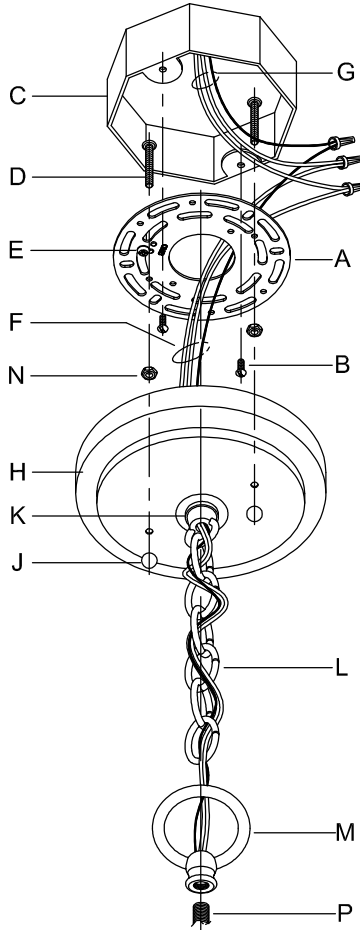

CAUTION: Read instructions carefully and turn electricity off at main circuit breaker panel before beginning installation.

500036, 500037, 500097

WARNING - If any Special Control Devices are used with this Fixture, Follow the Instructions Carefully to assure full compliance with N.E.C. requirements. If there are any questions, contact a Qualified Electrical Contractor.

CANOPY MOUNTING & WIRE CONNECTION ASSEMBLY STEPS:

2. N → D
3. B,A → C
4. P → M3, M4 ↻
5. M1 M2 → P
6. M → P
7. L → M,K, J
8. F → L,K,H
9. F → G
10. H,J → D

**B, C, G & T
(NOT FURNISHED)
(NON FOURNIE)
(NO INCLUIDA)**

P500036

P500037

P500097

FIXTURE ASSEMBLY STEPS:

1. Q → R,S
2. U → R,V
3. X → W
4. T → W

Instructions d'Assemblage et Installation

MISE EN GARDE: Lire les instructions avec soin et couper le courant au disjoncteur central avant de commencer l'installation.