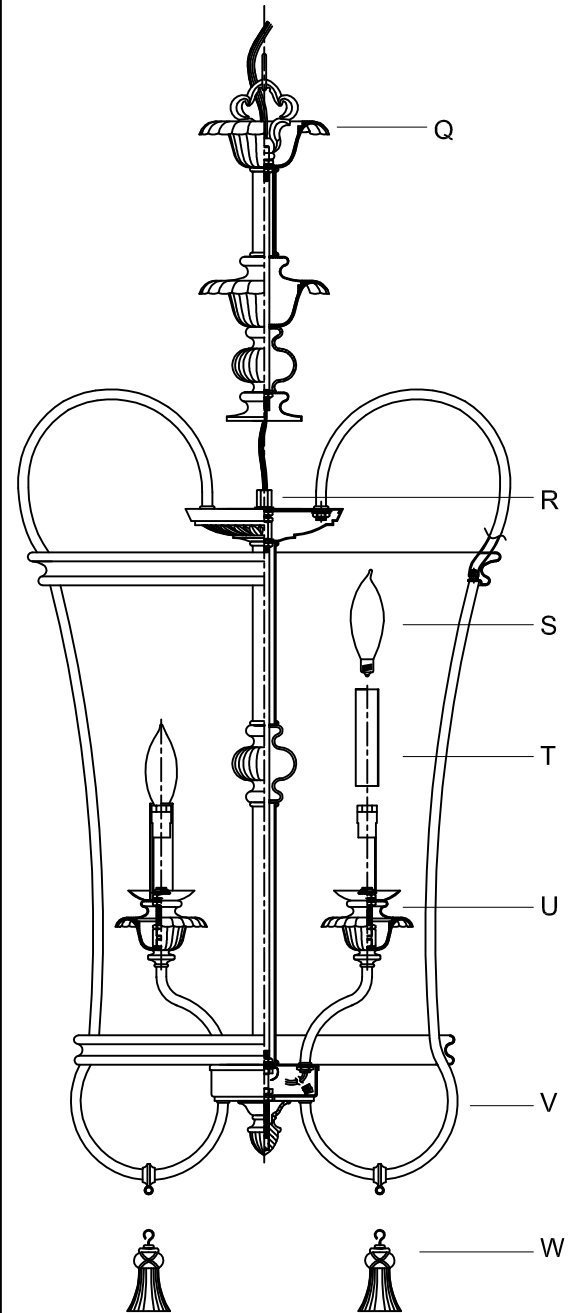

CAUTION: Read instructions carefully and turn electricity off at main circuit breaker panel before beginning installation.

500091

*****

WARNING - If any Special Control Devices are used with this Fixture, Follow the Instructions Carefully to assure full compliance with N.E.C. requirements. If there are any questions, contact a Qualified Electrical Contractor.

WARNING - This product contains chemicals known to the State of California to cause cancer, birth defects and /or other reproductive harm. Thoroughly wash hands after installing, handling, cleaning, or otherwise touching this product.
CAUTION - All glass is fragile, use care when handling Glass component(s) and or Lamp(s).

*****

CANOPY MOUNTING & WIRE CONNECTION ASSEMBLY STEPS:

ADJUST HEIGHT WITH "D"
N → A (TO LOCK)
RÉGLEZ LA HAUTEUR AVEC "D"
N → A (À VERROUILLER)
AJUSTA LA ALTURA CON "D"
N → A (APRETAR)

**B,C,G & S
(NOT FURNISHED)
(NON FOURNIE)
(NO INCLUIDA)**

1. D,E → A
2. B,A → C
3. N,P,H → D
4. H,K,J → D (TO LOCK) (À VERROUILLER)
5. F → M (APRETAR)
6. L → M
7. J,K → L
8. L → H
9. F → L,H,KJ,D
10. F → G
11. J,K → H
12. M → Q
13. Q → R
14. T → U
15. W → V