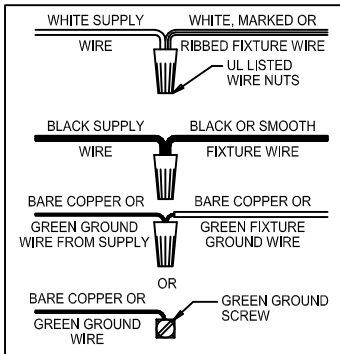

CAUTION: Read instructions carefully and turn electricity off at main circuit breaker panel before beginning installation.

500091

*****

WARNING - If any Special Control Devices are used with this Fixture, Follow the Instructions Carefully to assure full compliance with N.E.C. requirements. If there are any questions, contact a Qualified Electrical Contractor.

WARNING - This product contains chemicals known to the State of California to cause cancer, birth defects and /or other reproductive harm. Thoroughly wash hands after installing, handling, cleaning, or otherwise touching this product.
CAUTION - All glass is fragile, use care when handling Glass component(s) and or Lamp(s).

*****

CANOPY MOUNTING & WIRE CONNECTION ASSEMBLY STEPS:

ADJUST HEIGHT WITH "D"
N → A (TO LOCK)
RÉGLEZ LA HAUTEUR AVEC "D"
N → A (À VERROUILLER)
AJUSTA LA ALTURA CON "D"
N → A (APRETAR)

**B,C,G & S
(NOT FURNISHED)
(NON FOURNIE)
(NO INCLUIDA)**

1. D,E → A
2. B,A → C
3. N,P,H → D
4. H,K,J → D (TO LOCK) (À VERROUILLER)
5. F → M (APRETAR)
6. L → M
7. J,K → L
8. L → H
9. F → L,H,KJ,D
10. F → G
11. J,K → H
12. M → Q
13. Q → R
14. T → U
15. W → V