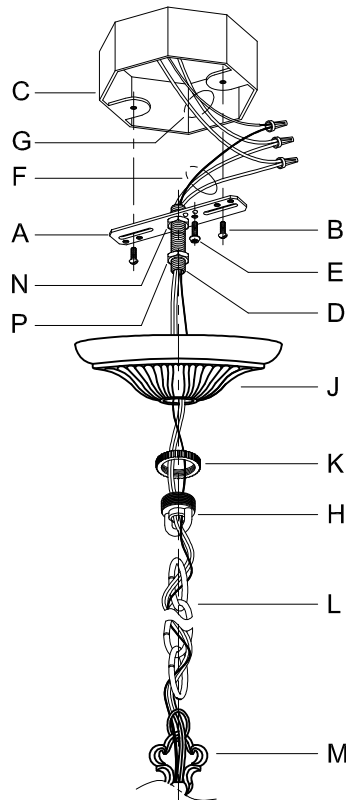

CAUTION: Read instructions carefully and turn electricity off at main circuit breaker panel before beginning installation.

500091

WARNING - If any Special Control Devices are used with this Fixture, Follow the Instructions Carefully to assure full compliance with N.E.C. requirements. If there are any questions, contact a Qualified Electrical Contractor.

CANOPY MOUNTING & WIRE CONNECTION ASSEMBLY STEPS:

ADJUST HEIGHT WITH "D"
 N → A (TO LOCK)
 RÉGLEZ LA HAUTEUR AVEC "D"
 N → A (À VERROUILLER)
 AJUSTA LA ALTURA CON "D"
 N → A (APRETAR)

**B,C,G & S
 (NOT FURNISHED)
 (NON FOURNIE)
 (NO INCLUIDA)**

1. D,E → A
2. B,A → C
3. N,P,H → D
4. H,K,J → D (TO LOCK) (À VERROUILLER)
5. F → M (APRETAR)
6. L → M
7. J,K → L
8. L → H
9. F → L,H,KJ,D
10. F → G
11. J,K → H
12. M → Q
13. Q → R
14. T → U
15. W → V

Instructions d'Assemblage et Installation