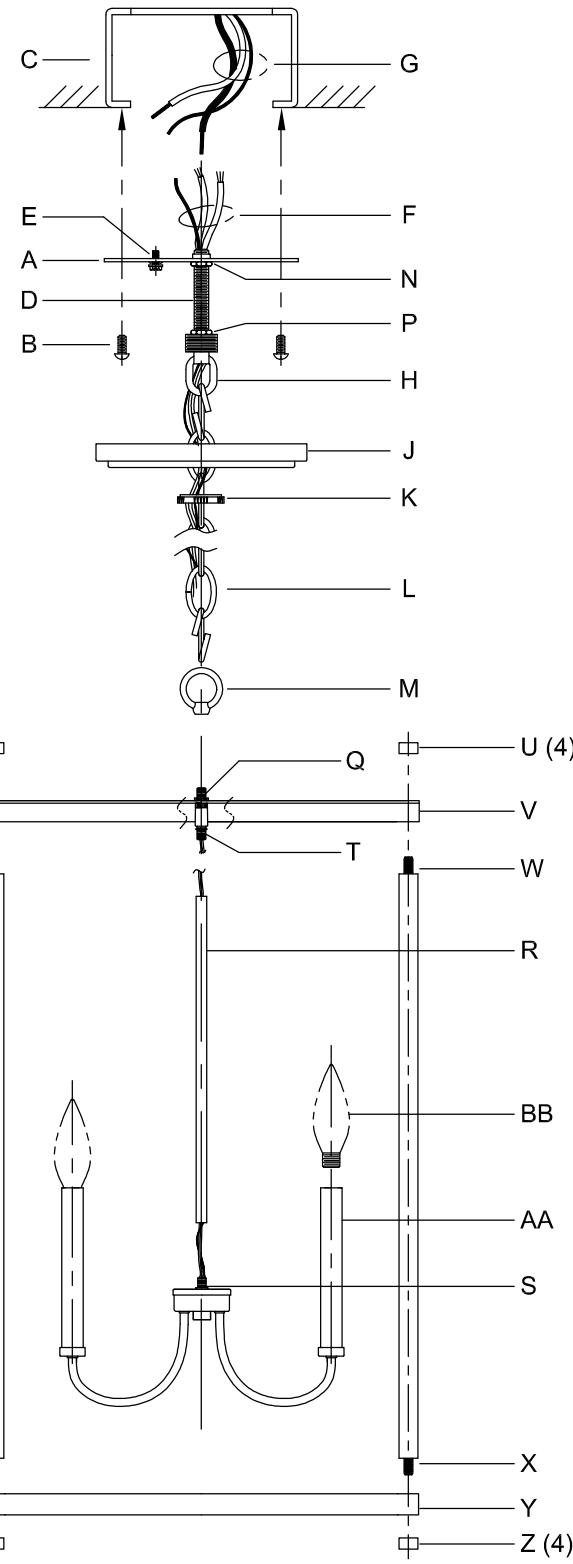

CAUTION: Read instructions carefully and turn electricity off at main circuit breaker panel before beginning installation.

500088, 500089

WARNING - If any Special Control Devices are used with this Fixture, Follow the Instructions Carefully to assure full compliance with N.E.C. requirements. If there are any questions, contact a Qualified Electrical Contractor.

CAUTION - All glass is fragile, use care when handling Glass component(s) and or Lamp(s).

ASSEMBLY STEPS:

MODE D'ASSEMBLAGE:

PASOS PARA ENSAMBLAR:

- 1. D,E → A
- 2. B,A → C
- 3. N,P,H → D (TO LOCK)
(À VERROUILLER)
- 4. P → H (APRETAR)
- 5. F → R,T,Q,M
- 6. R → S
- 7. T → R
- 8. M → Q
- 9. L → M
- 10. J,K → L
- 11. L → H
- 12. F → L,K,J,H,D
- 13. F → G
- 14. J,K → H
- 15. V,U → W
- 16. Y,Z → X
- 17. BB → AA

ADJUST HEIGHT WITH "D"
N → A (TO LOCK)
RÉGLEZ LA HAUTEUR AVEC "D"
N → A (À VERROUILLER)
AJUSTA LA ALTURA CON "D"
N → A (APRETAR)

**B, C, G & BB
(NOT FURNISHED)
(NON FOURNIE)
(NO INCLUIDA)**

Instructions d'Assemblage et Installation