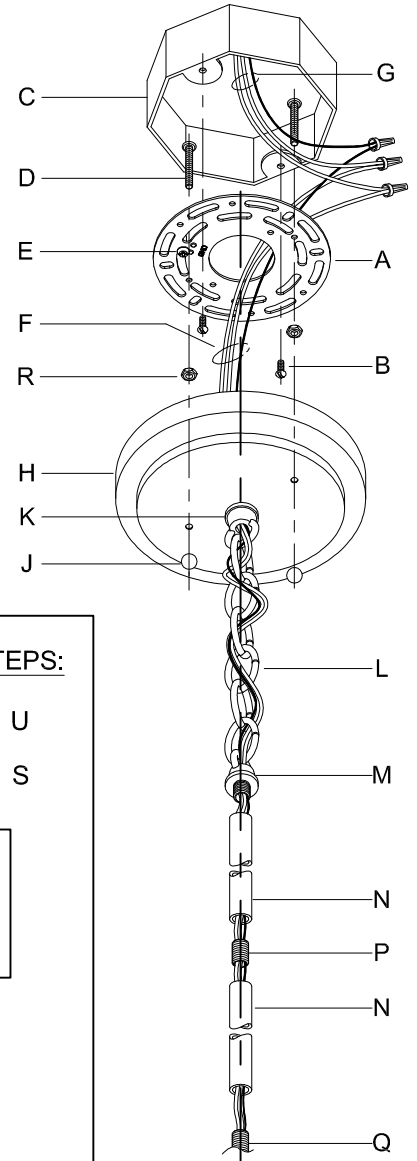

CAUTION: Read instructions carefully and turn electricity off at main circuit breaker panel before beginning installation.

500080

WARNING - If any Special Control Devices are used with this Fixture, Follow the Instructions Carefully to assure full compliance with N.E.C. requirements. If there are any questions, contact a Qualified Electrical Contractor.

CANOPY MOUNTING & WIRE CONNECTION ASSEMBLY STEPS:

Attach (N), (P) to achieve overall desired length.
 Joignez (N), (P) pour obtenir la longueur voulue.
 Una (N), (P) para lograr la longitud deseada.

1. D,E → A
2. R → D
3. B,A → C
4. F → P,N,M
5. N → Q
6. M → N
7. L → M,K
8. F → L,K,H
9. F → G
10. H,J → D

FIXTURE ASSEMBLY STEPS:

1. V,W → U
2. T → S

**B, C, G & T
 (NOT FURNISHED)
 (NON FOURNIE)
 (NO INCLUIDA)**

Instructions d'Assemblage et Installation

MISE EN GARDE: Lire les instructions avec soin et couper le courant au disjoncteur central avant de commencer l'installation.