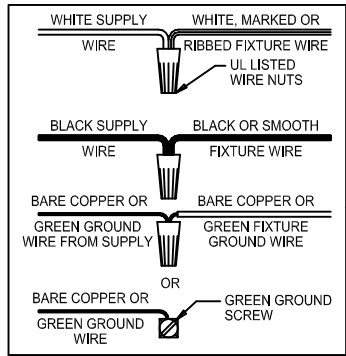

CAUTION: Read instructions carefully and turn electricity off at main circuit breaker panel before beginning installation.

500080

WARNING - If any Special Control Devices are used with this Fixture, Follow the Instructions Carefully to assure full compliance with N.E.C. requirements. If there are any questions, contact a Qualified Electrical Contractor.

CANOPY MOUNTING & WIRE CONNECTION ASSEMBLY STEPS:

Attach (N), (P) to achieve overall desired length.
 Joignez (N), (P) pour obtenir la longueur voulue.
 Una (N), (P) para lograr la longitud deseada.

1. D,E → A
2. R → D
3. B,A → C
4. F → P,N,M
5. N → Q
6. M → N
7. L → M,K
8. F → L,K,H
9. F → G
10. H,J → D