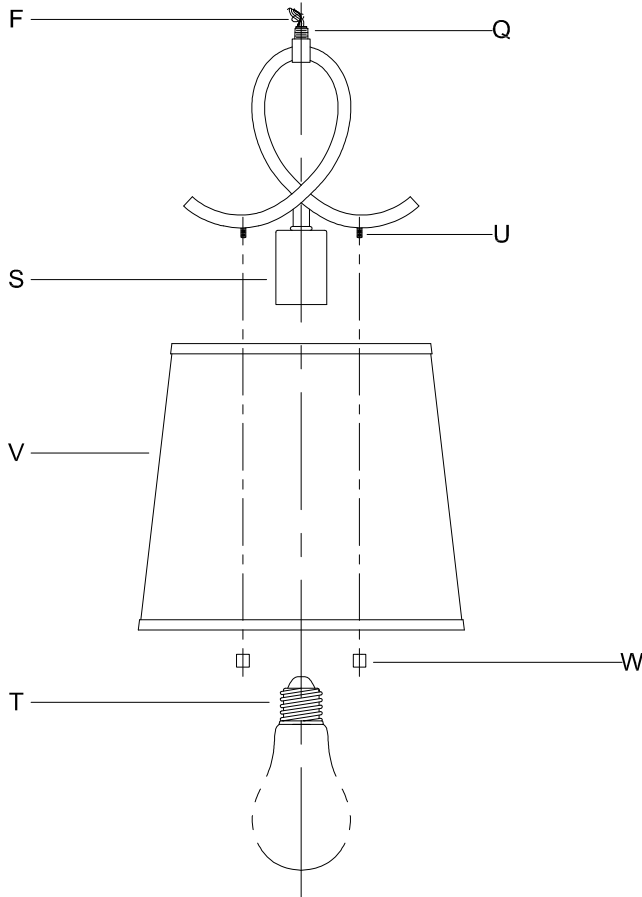

CAUTION: Read instructions carefully and turn electricity off at main circuit breaker panel before beginning installation.

500080

WARNING - If any Special Control Devices are used with this Fixture, Follow the Instructions Carefully to assure full compliance with N.E.C. requirements. If there are any questions, contact a Qualified Electrical Contractor.

CANOPY MOUNTING & WIRE CONNECTION ASSEMBLY STEPS:

Attach (N), (P) to achieve overall desired length.
 Joignez (N), (P) pour obtenir la longueur voulue.
 Una (N), (P) para lograr la longitud deseada.

1. D,E → A
2. R → D
3. B,A → C
4. F → P,N,M
5. N → Q
6. M → N
7. L → M,K
8. F → L,K,H
9. F → G
10. H,J → D