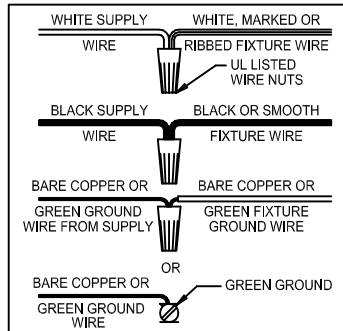

CAUTION: Read instructions carefully and turn electricity off at main circuit breaker panel before beginning installation.

500075

*****

WARNING - If any Special Control Devices are used with this Fixture, Follow the Instructions Carefully to assure full compliance with N.E.C. requirements. If there are any questions, contact a Qualified Electrical Contractor.

WARNING - This product contains chemicals known to the State of California to cause cancer, birth defects and /or other reproductive harm. Thoroughly wash hands after installing, handling, cleaning, or otherwise touching this product.

CAUTION - All glass is fragile, use care when handling Glass component(s) and or Lamp(s).

*****

ASSEMBLY STEPS:

PASOS PARA ENSAMBLAR:

MODE D'ASSEMBLAGE:

1. D,E → A
2. B,A → C
3. F → L,N
4. L → M
5. K → L
6. F → K,H
7. F → G
8. H,J → D
9. R,S,T → U
10. Q → P

Attach (N), (L) to achieve overall desired length.
Una (N), (L) para lograr la longitud deseada.
Joignez (N), (L) pour obtenir la longueur voulue.

**C, G, E & Q
(NOT FURNISHED)
(NO INCLUIDA)
(NON FOURNIE)**