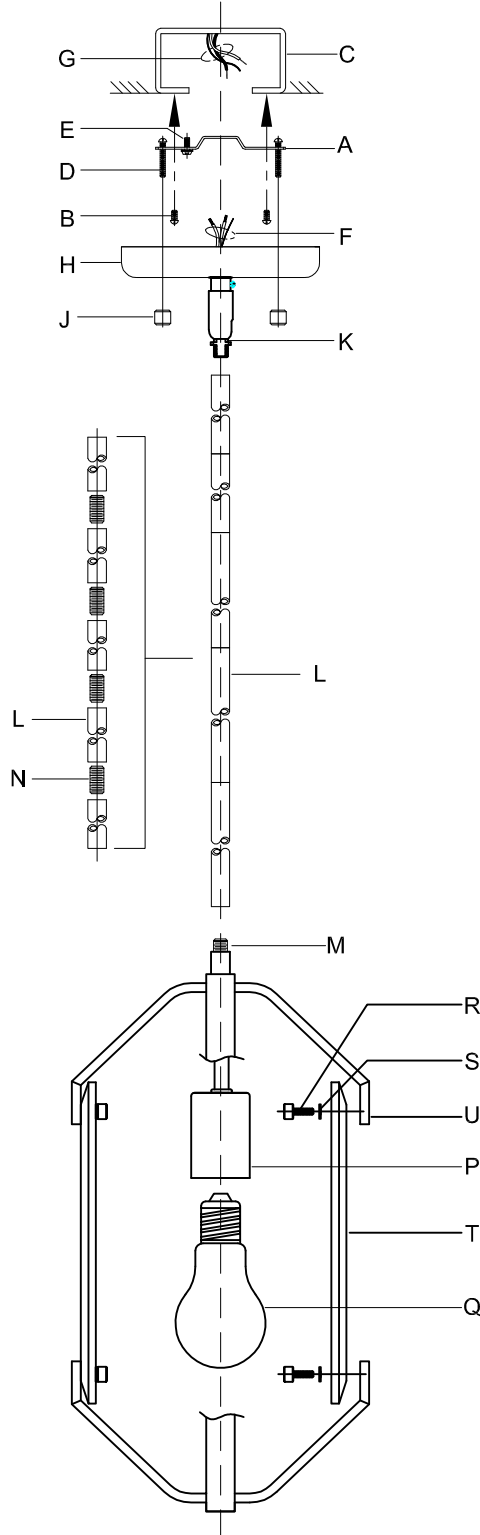

CAUTION: Read instructions carefully and turn electricity off at main circuit breaker panel before beginning installation.

500075

WARNING - If any Special Control Devices are used with this Fixture, Follow the Instructions Carefully to assure full compliance with N.E.C. requirements. If there are any questions, contact a Qualified Electrical Contractor.

CAUTION - All glass is fragile, use care when handling Glass component(s) and or Lamp(s).

ASSEMBLY STEPS:

PASOS PARA ENSAMBLAR:

MODE D'ASSEMBLAGE:

1. D,E → A
2. B,A → C
3. F → L,N
4. L → M
5. K → L
6. F → K,H
7. F → G
8. H,J → D
9. R,S,T → U
10. Q → P

Attach (N), (L) to achieve overall desired length.
 Una (N), (L) para lograr la longitud deseada.
 Joignez (N), (L) pour obtenir la longueur voulue.

**C, G, E & Q
 (NOT FURNISHED)
 (NO INCLUIDA)
 (NON FOURNIE)**