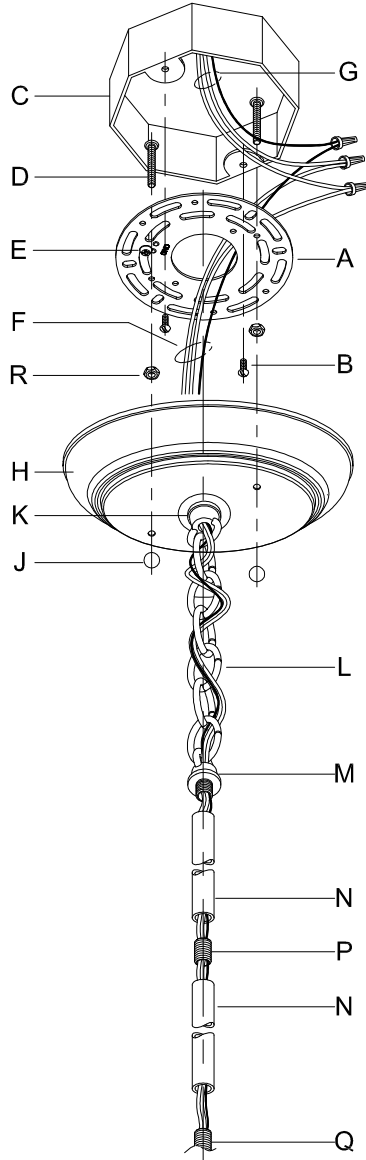

CAUTION: Read instructions carefully and turn electricity off at main circuit breaker panel before beginning installation.

500072

WARNING - If any Special Control Devices are used with this Fixture, Follow the Instructions Carefully to assure full compliance with N.E.C. requirements. If there are any questions, contact a Qualified Electrical Contractor.

CANOPY MOUNTING & WIRE CONNECTION ASSEMBLY STEPS:

1. D,E → A
2. R → D
3. B,A → C
4. F → P,N,M
5. N → Q
6. M → N
7. L → M,K
8. F → L,K,H
9. F → G
10. H,J → D

Attach (N), (P) to achieve overall desired length.
 Joignez (N), (P) pour obtenir la longueur voulue.
 Una (N), (P) para lograr la longitud deseada.

FIXTURE ASSEMBLY STEPS:

1. U,T → S
2. R → S

B, C, G & R
 (NOT FURNISHED)
 (NON FOURNIE)
 (NO INCLUIDA)

Instructions d'Assemblage et Installation

MISE EN GARDE: Lire les instructions avec soin et couper le courant au disjoncteur central avant de commencer l'installation.