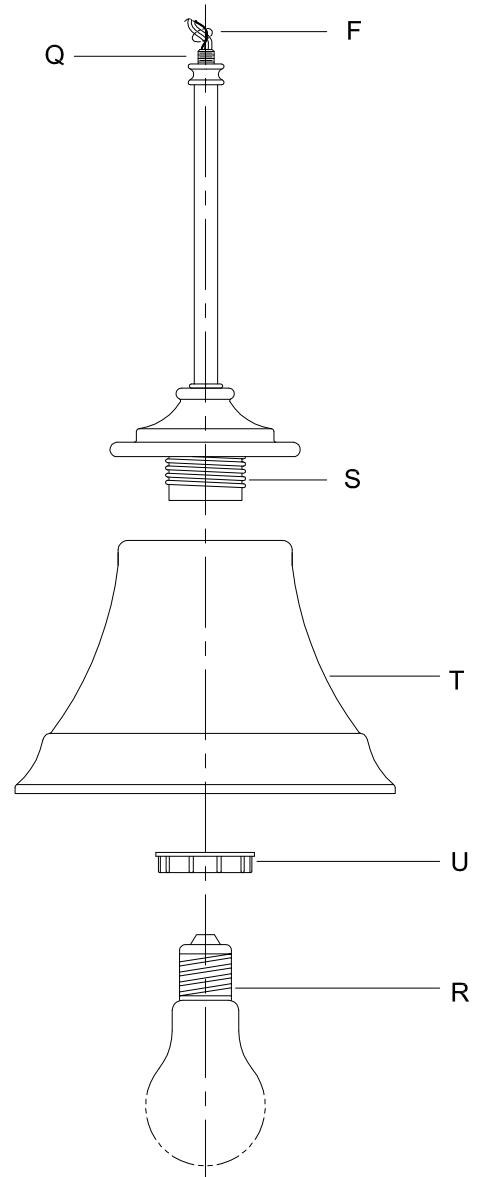

CAUTION: Read instructions carefully and turn electricity off at main circuit breaker panel before beginning installation.

500072

WARNING - If any Special Control Devices are used with this Fixture, Follow the Instructions Carefully to assure full compliance with N.E.C. requirements. If there are any questions, contact a Qualified Electrical Contractor.

CANOPY MOUNTING & WIRE CONNECTION ASSEMBLY STEPS:

1. D,E → A
2. R → D
3. B,A → C
4. F → P,N,M
5. N → Q
6. M → N
7. L → M,K
8. F → L,K,H
9. F → G
10. H,J → D

Attach (N), (P) to achieve overall desired length.
 Joignez (N), (P) pour obtenir la longueur voulue.
 Una (N), (P) para lograr la longitud deseada.

FIXTURE ASSEMBLY STEPS:

1. U,T → S
2. R → S

B, C, G & R
 (NOT FURNISHED)
 (NON FOURNIE)
 (NO INCLUIDA)

Instructions d'Assemblage et Installation

MISE EN GARDE: Lire les instructions avec soin et couper le courant au disjoncteur central avant de commencer l'installation.