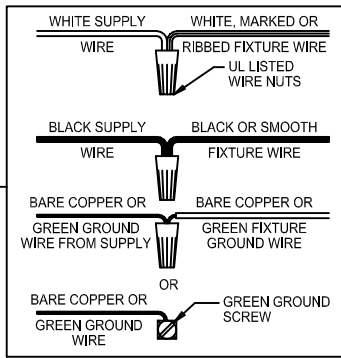

CAUTION: Read instructions carefully and turn electricity off at main circuit breaker panel before beginning installation.

500072

WARNING - If any Special Control Devices are used with this Fixture, Follow the Instructions Carefully to assure full compliance with N.E.C. requirements. If there are any questions, contact a Qualified Electrical Contractor.

CANOPY MOUNTING & WIRE CONNECTION ASSEMBLY STEPS:

1. D,E → A
2. R → D
3. B,A → C
4. F → P,N,M
5. N → Q
6. M → N
7. L → M,K
8. F → L,K,H
9. F → G
10. H,J → D

Attach (N), (P) to achieve overall desired length.
 Joignez (N), (P) pour obtenir la longueur voulue.
 Una (N), (P) para lograr la longitud deseada.