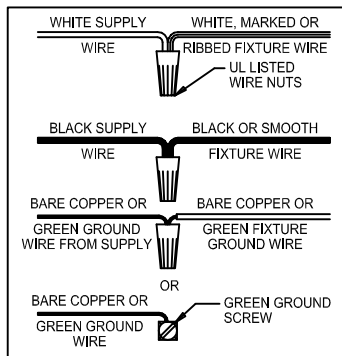

CAUTION: Read instructions carefully and turn electricity off at main circuit breaker panel before beginning installation.

400102,400103

*****

WARNING - If any Special Control Devices are used with this Fixture, Follow the Instructions Carefully to assure full compliance with N.E.C. requirements. If there are any questions, contact a Qualified Electrical Contractor.

WARNING - This product contains chemicals known to the State of California to cause cancer, birth defects and /or other reproductive harm. Thoroughly wash hands after installing, handling, cleaning, or otherwise touching this product.
CAUTION - All glass is fragile, use care when handling Glass component(s) and or Lamp(s).

*****

CANOPY MOUNTING & WIRE CONNECTION ASSEMBLY STEPS:

ADJUST HEIGHT WITH "D"
N → A (TO LOCK)
RÉGLEZ LA HAUTEUR AVEC "D"
N → A (À VERROUILLER)
AJUSTA LA ALTURA CON "D"
N → A (APRETAR)

**B, C, G & Z
(NOT FURNISHED)
(NON FOURNIE)
(NO INCLUIDA)**

1. D,E → A
2. B,A → C
3. N,P,H → D (TO LOCK) (À VERROUILLER) (APRETAR)
4. P → H
5. F → M
6. L → M
7. J,K → L
8. L → H
9. F → L,K,J,H,D
10. F → G
11. J,K → H