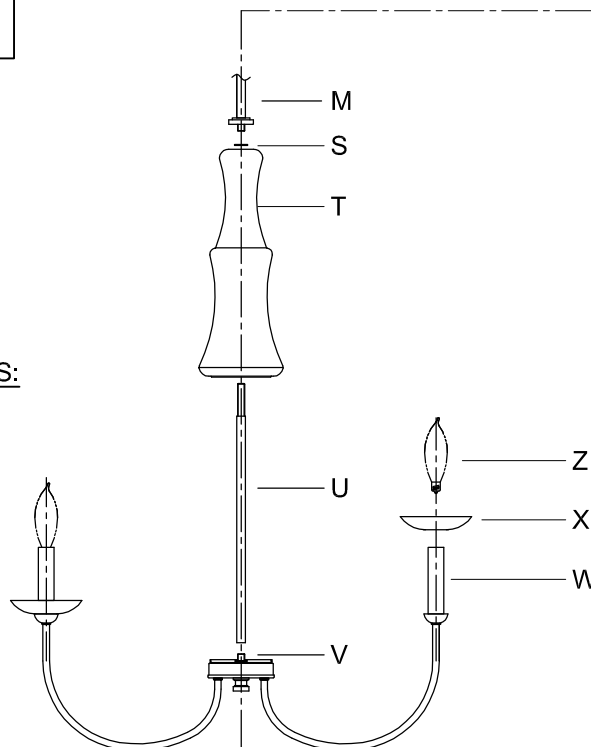

FIXTURE ASSEMBLY STEPS:

1. U → V
2. M,S,T → U
3. X → W
4. Z → W