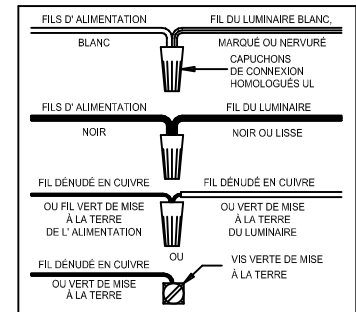

Instructions d'Assemblage et Installation

MISE EN GARDE: Lire les instructions avec soin et couper le courant au disjoncteur central avant de commencer l'installation.

*****
AVERTISSEMENT - S'il y a d'autres mécanismes régulateurs qui s'emploient avec ce dispositif, suivre soigneusement les instructions pour satisfaire aux exigences NEC. Si vous avez des questions, consulter un électricien qualifié.

AVERTISSEMENT - Ce produit contient des composants chimiques qui selon l'état de Californie provoquent un cancer, des infirmités de naissance et (ou) du mal au système reproductif. Il faut laver les mains soigneusement après avoir installé, manipulé, nettoyé, ou autrement touché ce produit.

MISE EN GARDE - Le verre est toujours fragile; maniez le(s) composant(s) et/ou l' (les) ampoule(s) avec prudence.

*****