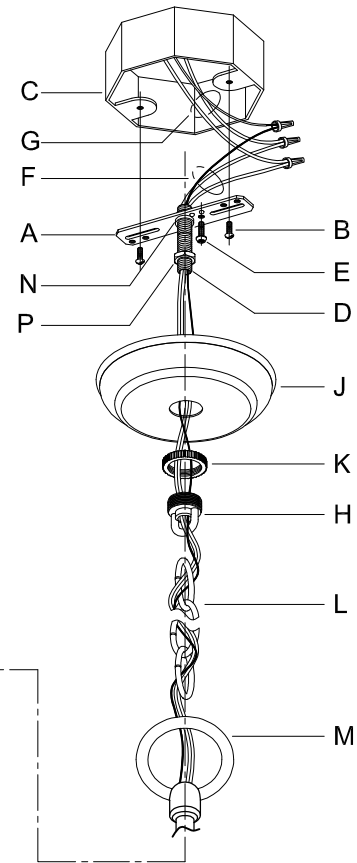

CAUTION: Read instructions carefully and turn electricity off at main circuit breaker panel before beginning installation.

400102,400103

WARNING - If any Special Control Devices are used with this Fixture, Follow the Instructions Carefully to assure full compliance with N.E.C. requirements. If there are any questions, contact a Qualified Electrical Contractor.

CANOPY MOUNTING & WIRE CONNECTION ASSEMBLY STEPS:

ADJUST HEIGHT WITH "D"
 N → A (TO LOCK)
 RÉGLEZ LA HAUTEUR AVEC "D"
 N → A (À VERROUILLER)
 AJUSTA LA ALTURA CON "D"
 N → A (APRETAR)

**B, C, G & Z
 (NOT FURNISHED)
 (NON FOURNIE)
 (NO INCLUIDA)**

1. D,E → A
2. B,A → C
3. N,P,H → D (TO LOCK) (À VERROUILLER) (APRETAR)
4. P → H
5. F → M
6. L → M
7. J,K → L
8. L → H
9. F → L,K,J,H,D
10. F → G
11. J,K → H

FIXTURE ASSEMBLY STEPS:

1. U → V
2. M,S,T → U
3. X → W
4. Z → W