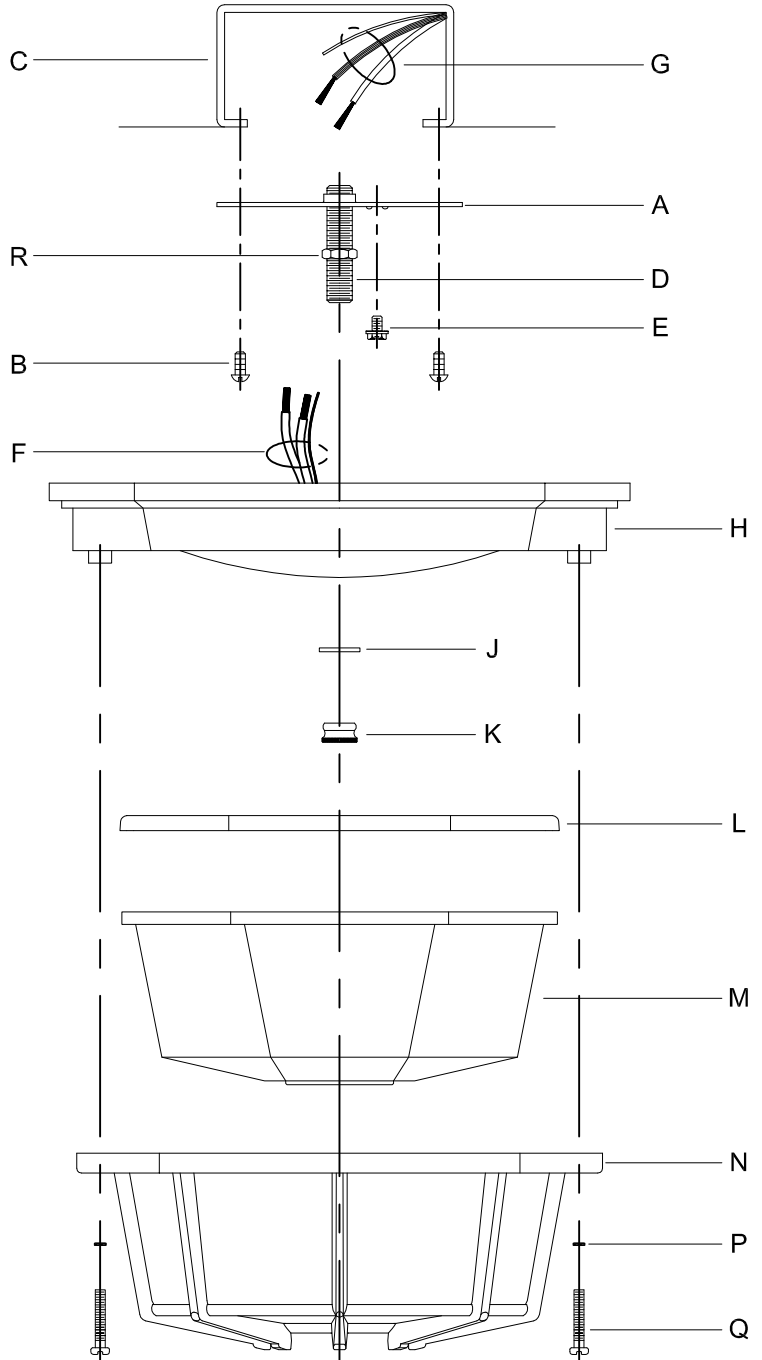

Assembly & Installation Instructions

CAUTION: Read instructions carefully and turn electricity off at main circuit breaker panel before beginning installation.

P3665-XX30K9, P3673-XX30K9

WARNING - If any Special Control Devices are used with this Fixture, Follow the Instructions Carefully to assure full compliance with N.E.C. requirements. If there are any questions, contact a Qualified Electrical Contractor.

CAUTION - All glass is fragile, use care when handling Glass component(s) and or Lamp(s).

WARNING - This product contains chemicals known to the State of California to cause cancer, birth defects and /or other reproductive harm. Thoroughly wash hands after installing, handling, cleaning, or otherwise touching this product.

ASSEMBLY STEPS:

PASOS PARA ENSAMBLAR:

MODE D'ASSEMBLAGE:

1. D,E → A
2. R → D
3. B,A → C
4. F → G
5. H,J,K → D
6. L,M,N → H
7. Q,P,N → H

ADJUST HEIGHT WITH "D"	R → A (TO LOCK)
AJUSTA LA ALTURA CON "D"	R → A (APRETAR)
RÉGLEZ LA HAUTEUR AVEC "D"	R → A (À VERROUILLER)

**B, C & G
(NOT FURNISHED)
(NO INCLUIDA)
(NON FOURNIE)**