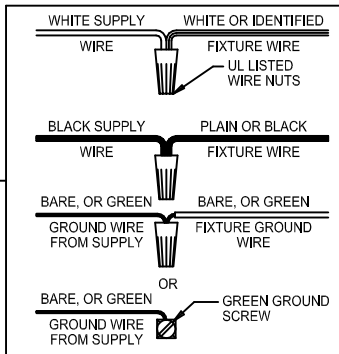

Assembly & Installation Instructions

CAUTION: Read instructions carefully and turn electricity off at main circuit breaker panel before beginning installation.

P3665-XX30K9, P3673-XX30K9

WARNING - If any Special Control Devices are used with this Fixture, Follow the Instructions Carefully to assure full compliance with N.E.C. requirements. If there are any questions, contact a Qualified Electrical Contractor.

CAUTION - All glass is fragile, use care when handling Glass component(s) and or Lamp(s).

WARNING - This product contains chemicals known to the State of California to cause cancer, birth defects and /or other reproductive harm. Thoroughly wash hands after installing, handling, cleaning, or otherwise touching this product.

ASSEMBLY STEPS:

PASOS PARA ENSAMBLAR:

MODE D'ASSEMBLAGE:

1. D,E → A
2. R → D
3. B,A → C
4. F → G
5. H,J,K → D
6. L,M,N → H
7. Q,P,N → H

ADJUST HEIGHT WITH "D"
R → A (TO LOCK)
AJUSTA LA ALTURA CON "D"
R → A (APRETAR)
RÉGLEZ LA HAUTEUR AVEC "D"
R → A (À VERROUILLER)