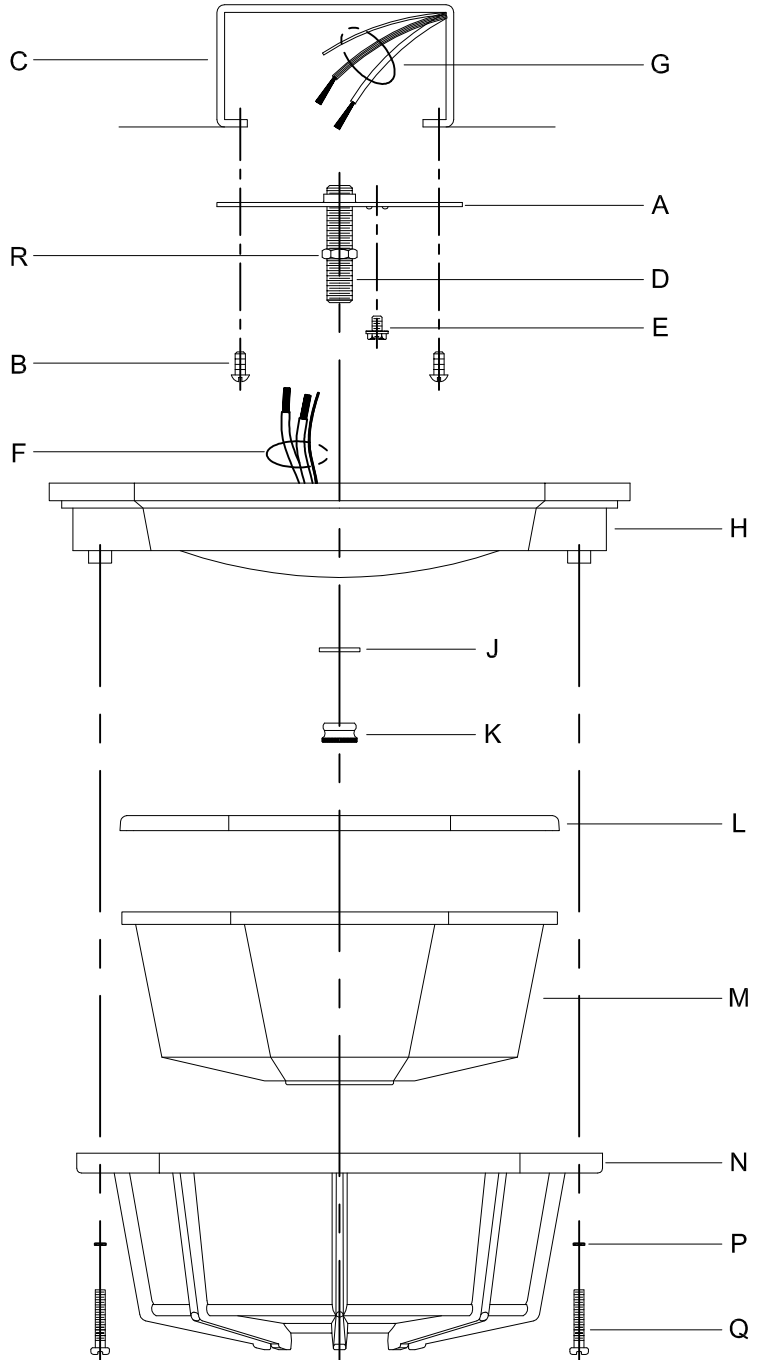

Assembly & Installation Instructions

CAUTION: Read instructions carefully and turn electricity off at main circuit breaker panel before beginning installation.

P3665-XX30K9, P3673-XX30K9

WARNING - If any Special Control Devices are used with this Fixture, Follow the Instructions Carefully to assure full compliance with N.E.C. requirements. If there are any questions, contact a Qualified Electrical Contractor.

CAUTION - All glass is fragile, use care when handling Glass component(s) and or Lamp(s).

WARNING - This product contains chemicals known to the State of California to cause cancer, birth defects and /or other reproductive harm. Thoroughly wash hands after installing, handling, cleaning, or otherwise touching this product.

ASSEMBLY STEPS:

PASOS PARA ENSAMBLAR:

MODE D'ASSEMBLAGE:

1. D,E → A
2. R → D
3. B,A → C
4. F → G
5. H,J,K → D
6. L,M,N → H
7. Q,P,N → H

ADJUST HEIGHT WITH "D"
R → A (TO LOCK)
AJUSTA LA ALTURA CON "D"
R → A (APRETAR)
RÉGLEZ LA HAUTEUR AVEC "D"
R → A (À VERROUILLER)

B, C & G
(NOT FURNISHED)
(NO INCLUIDA)
(NON FOURNIE)