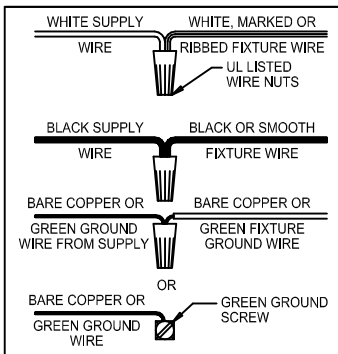

1. D,E → A
2. K → D
3. B,A → C
4. F → A
5. F → P,H
6. F → G
7. H,J → D
8. Q → P