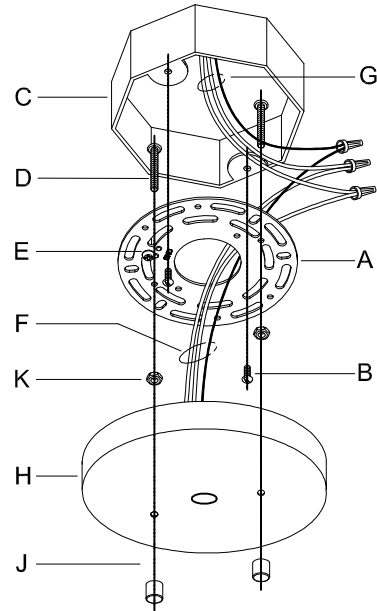

CAUTION: Read instructions carefully and turn electricity off at main circuit breaker panel before beginning installation.

350116

WARNING - If any Special Control Devices are used with this Fixture, Follow the Instructions Carefully to assure full compliance with N.E.C. requirements. If there are any questions, contact a Qualified Electrical Contractor.

CANOPY MOUNTING & WIRE CONNECTION ASSEMBLY STEPS:

1. D,E → A
2. K → D
3. B,A → C
4. F → A
5. F → P,H
6. F → G
7. H,J → D
8. Q → P

ADJUST HEIGHT WITH "D"
 K → D (TO LOCK)
 RÉGLEZ LA HAUTEUR AVEC "D"
 K → D (À VERROUILLER)
 AJUSTA LA ALTURA CON "D"
 K → D (APRETAR)