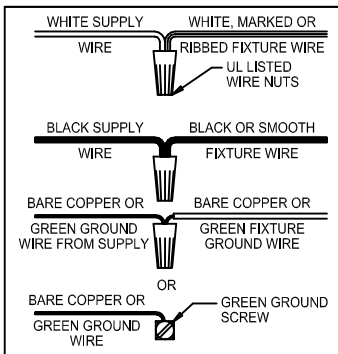

1. D,E → A
2. K → D
3. B,A → C
4. F → A
5. F → P,H

6. F → G
7. H,J → D
8. P → R
9. Q,S → R