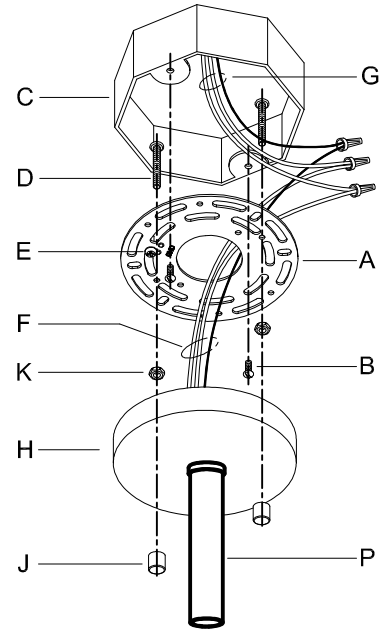

CAUTION: Read instructions carefully and turn electricity off at main circuit breaker panel before beginning installation.

350106

WARNING - If any Special Control Devices are used with this Fixture, Follow the Instructions Carefully to assure full compliance with N.E.C. requirements. If there are any questions, contact a Qualified Electrical Contractor.

CANOPY MOUNTING & WIRE CONNECTION ASSEMBLY STEPS:

1. D,E → A
2. K → D
3. B,A → C
4. F → A
5. F → P,H

6. F → G
7. H,J → D
8. P → R
9. Q,S → R

ADJUST HEIGHT WITH "D"
 N → A (TO LOCK)
 RÉGLEZ LA HAUTEUR AVEC "D"
 N → A (À VERROUILLER)
 AJUSTA LA ALTURA CON "D"
 N → A (APRETAR)

C,B,G & T
 (NOT FURNISHED)
 (NON FOURNIE)
 (NO INCLUIDA)

CAUTION: Read instructions carefully and turn electricity off at main circuit breaker panel before beginning installation.

350106

WARNING - If any Special Control Devices are used with this Fixture, Follow the Instructions Carefully to assure full compliance with N.E.C. requirements. If there are any questions, contact a Qualified Electrical Contractor.

CANOPY MOUNTING & WIRE CONNECTION ASSEMBLY STEPS:

1. D,E → A
2. K → D
3. B,A → C
4. F → N
5. N → P
6. M → L,P
7. F → P,N,M,L
8. F → G
9. H,J → D
10. P → R
11. Q,S → R

ADJUST HEIGHT WITH "D"
 N → A (TO LOCK)
 RÉGLEZ LA HAUTEUR AVEC "D"
 N → A (À VERROUILLER)
 AJUSTA LA ALTURA CON "D"
 N → A (APRETAR)