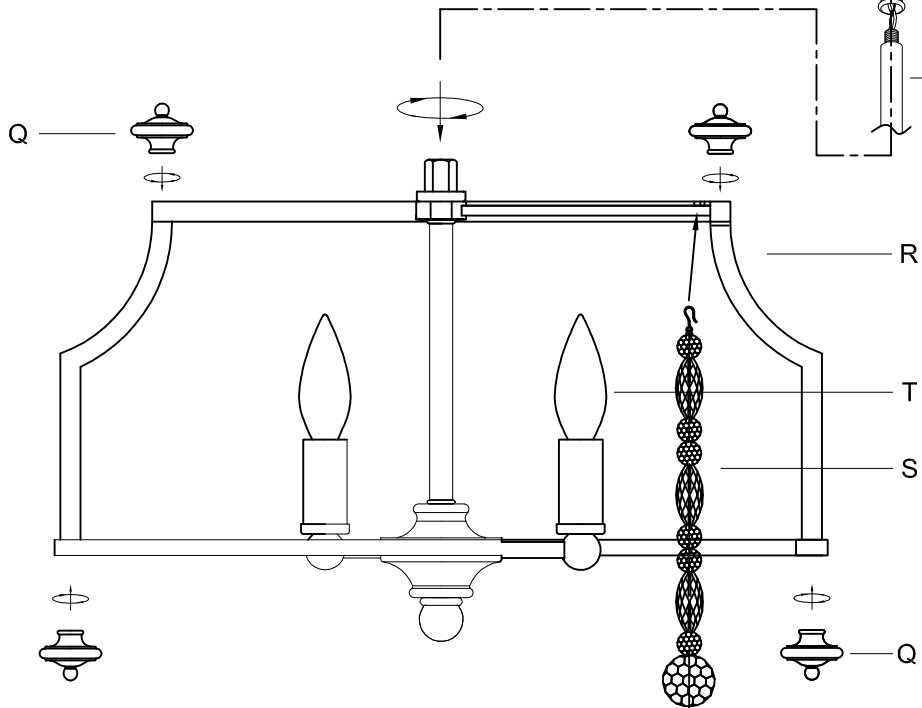

CAUTION: Read instructions carefully and turn electricity off at main circuit breaker panel before beginning installation.

350106

*****

WARNING - If any Special Control Devices are used with this Fixture, Follow the Instructions Carefully to assure full compliance with N.E.C. requirements. If there are any questions, contact a Qualified Electrical Contractor.

WARNING - This product contains chemicals known to the State of California to cause cancer, birth defects and /or other reproductive harm. Thoroughly wash hands after installing, handling, cleaning, or otherwise touching this product.
CAUTION - All glass is fragile, use care when handling Glass component(s) and or Lamp(s).

*****

CANOPY MOUNTING & WIRE CONNECTION ASSEMBLY STEPS:

1. D,E → A
2. K → D
3. B,A → C
4. F → N
5. N → P
6. M → L,P
7. F → P,N,M,L
8. F → G
9. H,J → D
10. P → R
11. Q,S → R

ADJUST HEIGHT WITH "D"
N → A (TO LOCK)
RÉGLEZ LA HAUTEUR AVEC "D"
N → A (À VERROUILLER)
AJUSTA LA ALTURA CON "D"
N → A (APRETAR)

C,B,G & T
(NOT FURNISHED)
(NON FOURNIE)
(NO INCLUIDA)