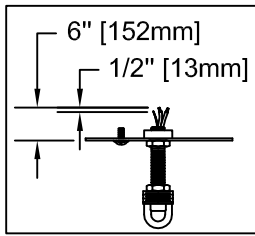

CAUTION: Read instructions carefully and turn electricity off at main circuit breaker panel before beginning installation.

350106

*****

WARNING - If any Special Control Devices are used with this Fixture, Follow the Instructions Carefully to assure full compliance with N.E.C. requirements. If there are any questions, contact a Qualified Electrical Contractor.

WARNING - This product contains chemicals known to the State of California to cause cancer, birth defects and /or other reproductive harm. Thoroughly wash hands after installing, handling, cleaning, or otherwise touching this product.
CAUTION - All glass is fragile, use care when handling Glass component(s) and or Lamp(s).

*****

CANOPY MOUNTING & WIRE CONNECTION ASSEMBLY STEPS: