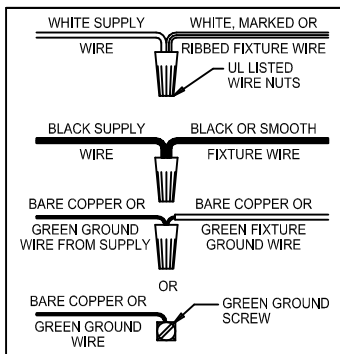

1. D,E → A
2. K → D
3. B,A → C
4. F → N
5. N → P
6. M → L,P
7. F → P,N,M,L
8. F → G
9. H,J → D
10. P → R
11. Q,S → R

ADJUST HEIGHT WITH "D"
N → A (TO LOCK)
RÉGLEZ LA HAUTEUR AVEC "D"
N → A (À VERROUILLER)
AJUSTA LA ALTURA CON "D"
N → A (APRETAR)

C,B,G & T
(NOT FURNISHED)
(NON FOURNIE)
(NO INCLUIDA)