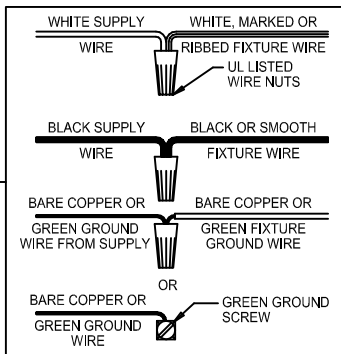

CAUTION - All glass is fragile, use care when handling Glass component(s) and or Lamp(s).

CANOPY MOUNTING ASSEMBLY STEPS:

WIRE CONNECTION ASSEMBLY STEPS:

FIXTURE ASSEMBLY STEPS:

1. D,E → A
2. J → D
3. B,A → C
4. F → G 
5. H,L,K → D
6. M → H 