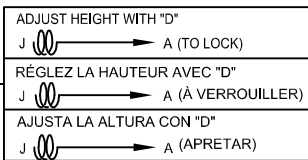

CAUTION - All glass is fragile, use care when handling Glass component(s) and or Lamp(s).

CANOPY MOUNTING ASSEMBLY STEPS:

WIRE CONNECTION ASSEMBLY STEPS:

FIXTURE ASSEMBLY STEPS:

1. D,E → A
2. J → D
3. B,A → C
4. F → G 
5. H,L,K → D
6. M → H 