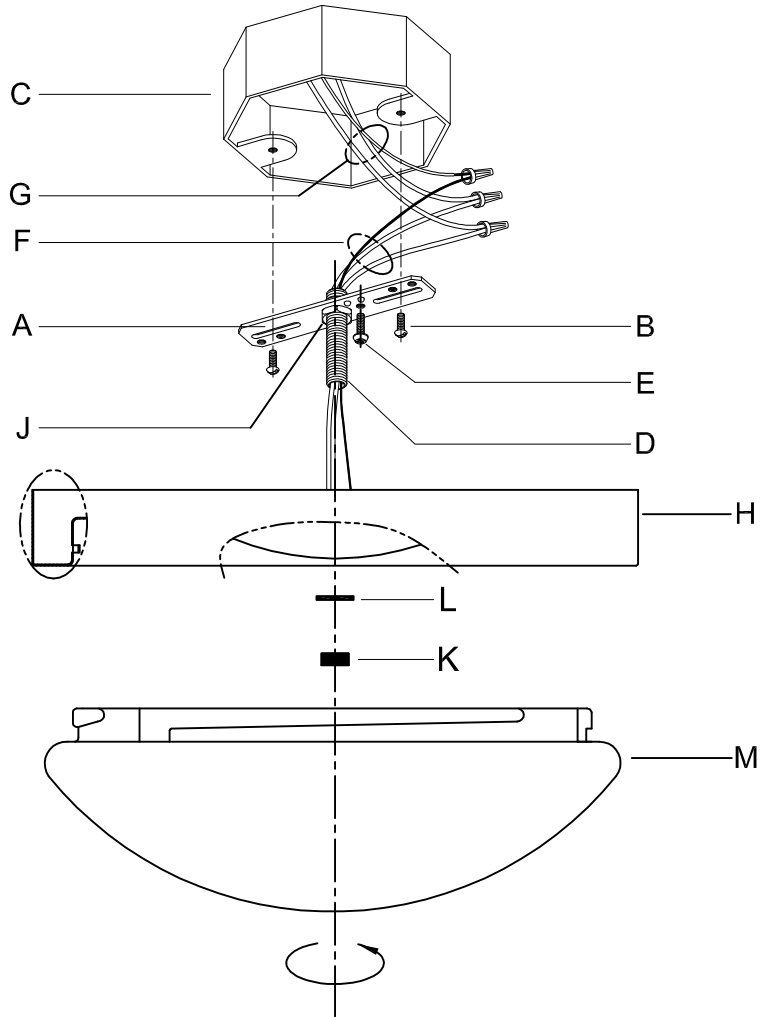

**B, C, G
(NOT FURNISHED)
(NO INCLUIDA)
(NON FOURNIE)**