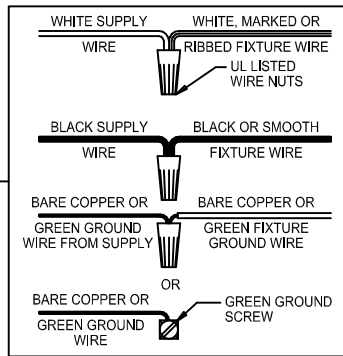

CAUTION: Read instructions carefully and turn electricity off at main circuit breaker panel before beginning installation.

350103

WARNING - If any Special Control Devices are used with this Fixture, Follow the Instructions Carefully to assure full compliance with N.E.C. requirements. If there are any questions, contact a Qualified Electrical Contractor.

CAUTION - All glass is fragile, use care when handling Glass component(s) and or Lamp(s).

CANOPY MOUNTING & WIRE CONNECTION ASSEMBLY STEPS:

1. E → A
2. B,A → C
3. F → G 
4. D,H → A
5. P → K
6. L → M
7. J,L → N