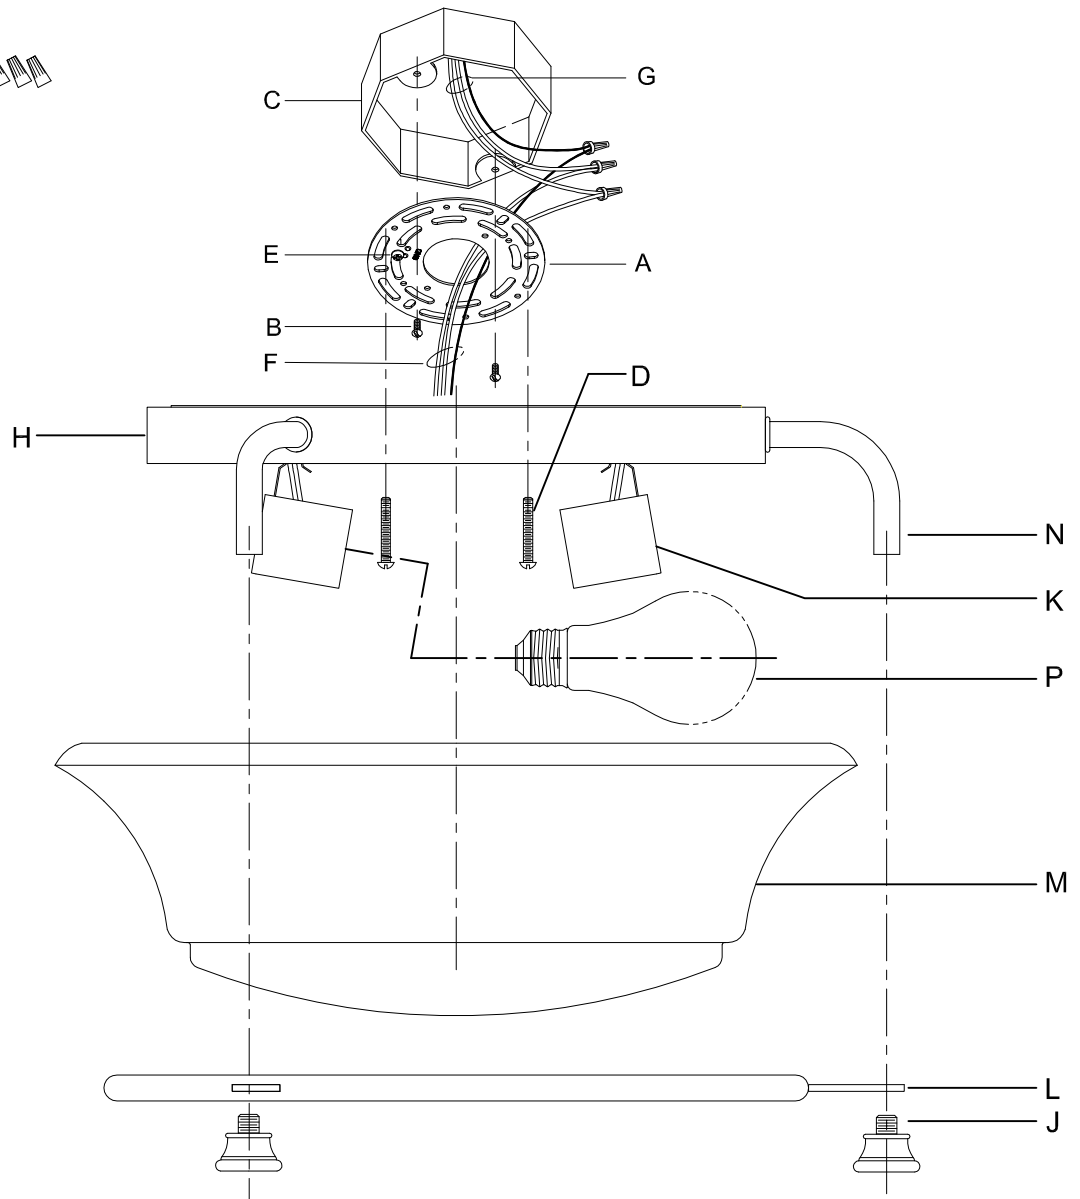

CAUTION: Read instructions carefully and turn electricity off at main circuit breaker panel before beginning installation.

350103

*****

WARNING - If any Special Control Devices are used with this Fixture, Follow the Instructions Carefully to assure full compliance with N.E.C. requirements. If there are any questions, contact a Qualified Electrical Contractor.

WARNING - This product contains chemicals known to the State of California to cause cancer, birth defects and /or other reproductive harm. Thoroughly wash hands after installing, handling, cleaning, or otherwise touching this product.

CAUTION - All glass is fragile, use care when handling Glass component(s) and or Lamp(s).

*****

CANOPY MOUNTING & WIRE CONNECTION ASSEMBLY STEPS:

1. E → A
2. B,A → C
3. F → G
4. D,H → A
5. P → K
6. L → M
7. J,L → N

**B, C, G & P
(NOT FURNISHED)
(NO INCLUIDA)
(NON FOURNIE)**