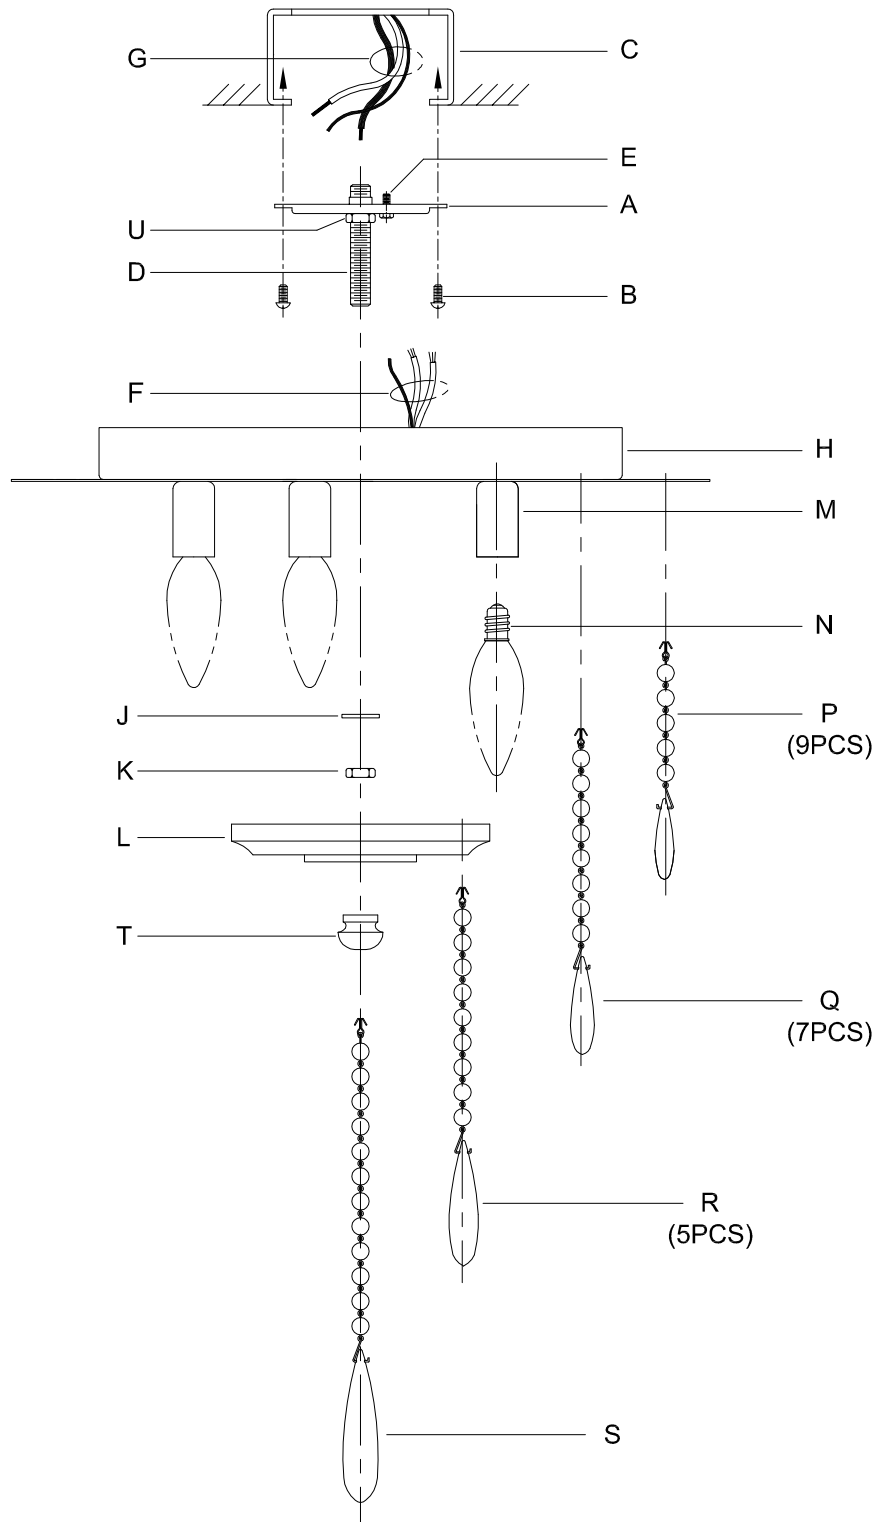

CAUTION: Read instructions carefully and turn electricity off at main circuit breaker panel before beginning installation.

350096

WARNING - If any Special Control Devices are used with this Fixture, Follow the Instructions Carefully to assure full compliance with N.E.C. requirements. If there are any questions, contact a Qualified Electrical Contractor.

CAUTION - All glass is fragile, use care when handling Glass component(s) and or Lamp(s).

ASSEMBLY STEPS:

MODE D'ASSEMBLAGE:

PASOS PARA ENSAMBLAR:

1. D,E → A
2. U → D
3. B,A → C
4. F → G
5. H,J,K → D
6. L,T → D
7. N → M
8. P,Q → H
9. R → L
10. S → T

**B, C, G & N
(NOT FURNISHED)
(NON FOURNIE)
(NO INCLUIDA)**

Instructions d'Assemblage et Installation

MISE EN GARDE: Lire les instructions avec soin et couper le courant au disjoncteur central avant de commencer l'installation.