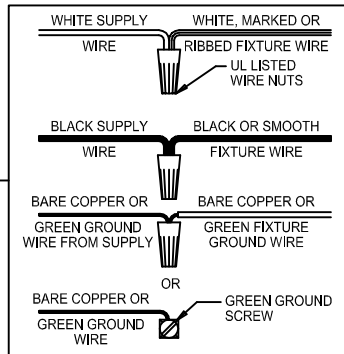

CAUTION: Read instructions carefully and turn electricity off at main circuit breaker panel before beginning installation.

350085, 350086

*****

WARNING - If any Special Control Devices are used with this Fixture, Follow the Instructions Carefully to assure full compliance with N.E.C. requirements. If there are any questions, contact a Qualified Electrical Contractor.

WARNING - This product contains chemicals known to the State of California to cause cancer, birth defects and /or other reproductive harm. Thoroughly wash hands after installing, handling, cleaning, or otherwise touching this product.

CAUTION - All glass is fragile, use care when handling Glass component(s) and or Lamp(s).

*****

CANOPY MOUNTING & WIRE CONNECTION ASSEMBLY STEPS:

FIXTURE ASSEMBLY STEPS:

1. D,E → A
2. J,K → D
3. B,A → C
4. F → G
5. H → D
6. L,N → D
7. P,Q → N
8. R → Q
9. S,T,U,V → Q

ADJUST HEIGHT WITH "D"	
J (with arrow)	A (TO LOCK)
RÉGLEZ LA HAUTEUR AVEC "D"	
J (with arrow)	A (À VERROUILLER)
AJUSTA LA ALTURA CON "D"	
J (with arrow)	A (APRETAR)