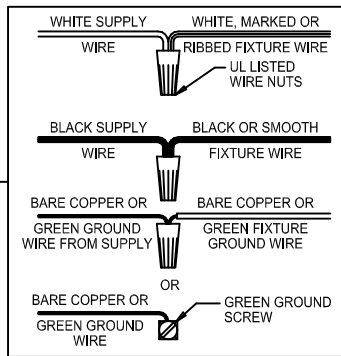

CAUTION: Read instructions carefully and turn electricity off at main circuit breaker panel before beginning installation.

350080

*****

WARNING - If any Special Control Devices are used with this Fixture, Follow the Instructions Carefully to assure full compliance with N.E.C. requirements. If there are any questions, contact a Qualified Electrical Contractor.

WARNING - This product contains chemicals known to the State of California to cause cancer, birth defects and /or other reproductive harm. Thoroughly wash hands after installing, handling, cleaning, or otherwise touching this product.
CAUTION - All glass is fragile, use care when handling Glass component(s) and or Lamp(s).

*****

ASSEMBLY STEPS:

MODE D'ASSEMBLAGE:

PASOS PARA ENSAMBLAR:

1. D,E → A
2. B,A → C
3. F → G
4. Z,H,J,K,L → D (TO LOCK)
5. L → D (À VERROUILLER)
6. N → L,M (APRETAR)
7. P,Q,R,S,T → N
8. U → N
9. V,W,X,Y,AA → N

**B, C & G
(NOT FURNISHED)
(NON FOURNIE)
(NO INCLUIDA)**