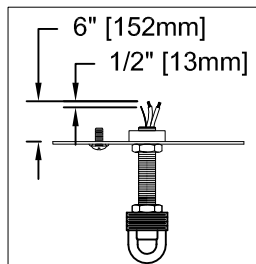

CAUTION: Read instructions carefully and turn electricity off at main circuit breaker panel before beginning installation.

350080

*****

WARNING - If any Special Control Devices are used with this Fixture, Follow the Instructions Carefully to assure full compliance with N.E.C. requirements. If there are any questions, contact a Qualified Electrical Contractor.

WARNING - This product contains chemicals known to the State of California to cause cancer, birth defects and /or other reproductive harm. Thoroughly wash hands after installing, handling, cleaning, or otherwise touching this product.
CAUTION - All glass is fragile, use care when handling Glass component(s) and or Lamp(s).

*****

ASSEMBLY STEPS:

MODE D'ASSEMBLAGE:

PASOS PARA ENSAMBLAR:

1. D,E → A
2. B,A → C
3. F → G
4. Z,H,J,K,L → D (TO LOCK)
5. L → D (À VERROUILLER)
6. N → L,M (APRETAR)
7. P,Q,R,S,T → N
8. U → N
9. V,W,X,Y,AA → N

**B, C & G
(NOT FURNISHED)
(NON FOURNIE)
(NO INCLUIDA)**