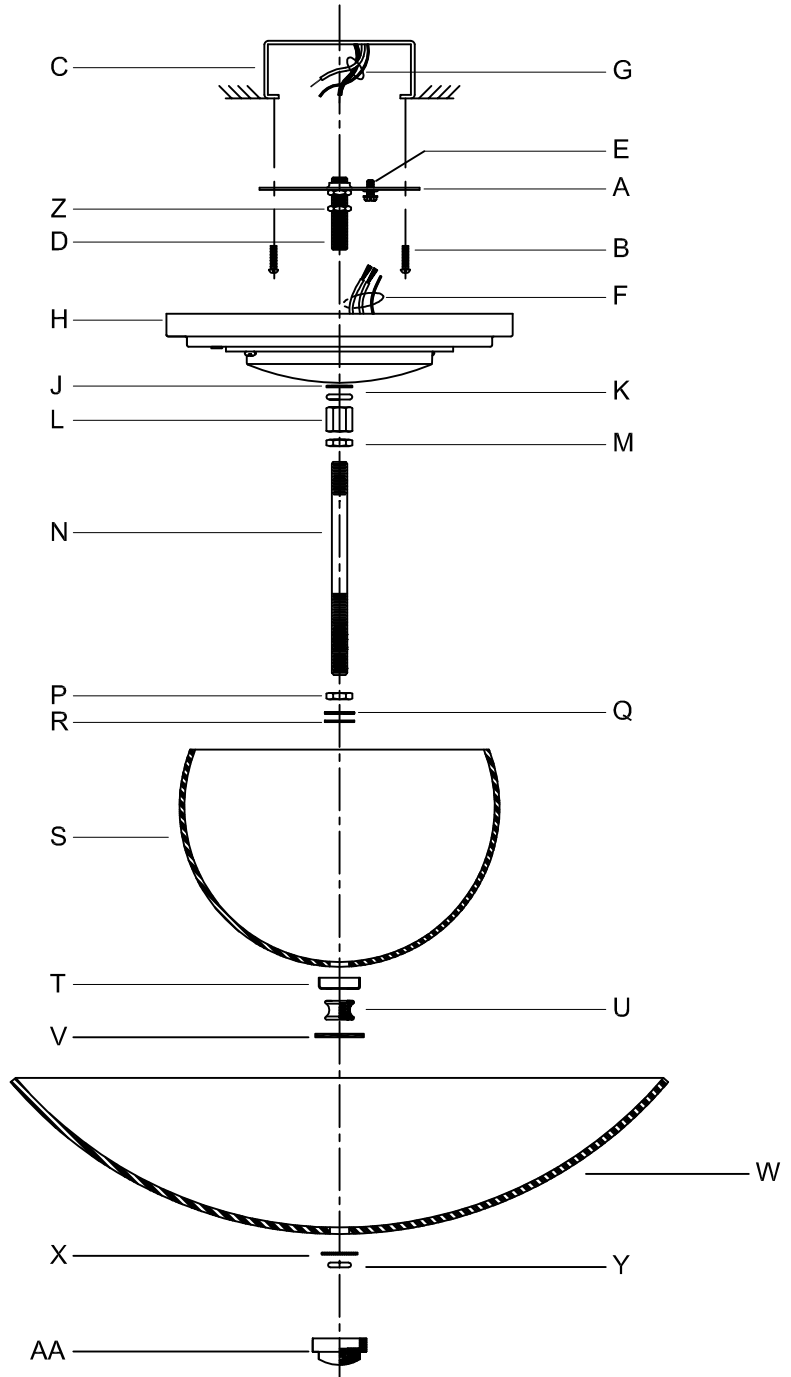

CAUTION: Read instructions carefully and turn electricity off at main circuit breaker panel before beginning installation.

350080

*****

WARNING - If any Special Control Devices are used with this Fixture, Follow the Instructions Carefully to assure full compliance with N.E.C. requirements. If there are any questions, contact a Qualified Electrical Contractor.

WARNING - This product contains chemicals known to the State of California to cause cancer, birth defects and /or other reproductive harm. Thoroughly wash hands after installing, handling, cleaning, or otherwise touching this product.
CAUTION - All glass is fragile, use care when handling Glass component(s) and or Lamp(s).

*****

ASSEMBLY STEPS:

MODE D'ASSEMBLAGE:

PASOS PARA ENSAMBLAR:

1. D,E → A
2. B,A → C
3. F → G
4. Z,H,J,K,L → D (TO LOCK)
5. L → D (À VERROUILLER)
6. N → L,M (APRETAR)
7. P,Q,R,S,T → N
8. U → N
9. V,W,X,Y,AA → N

**B, C & G
(NOT FURNISHED)
(NON FOURNIE)
(NO INCLUIDA)**