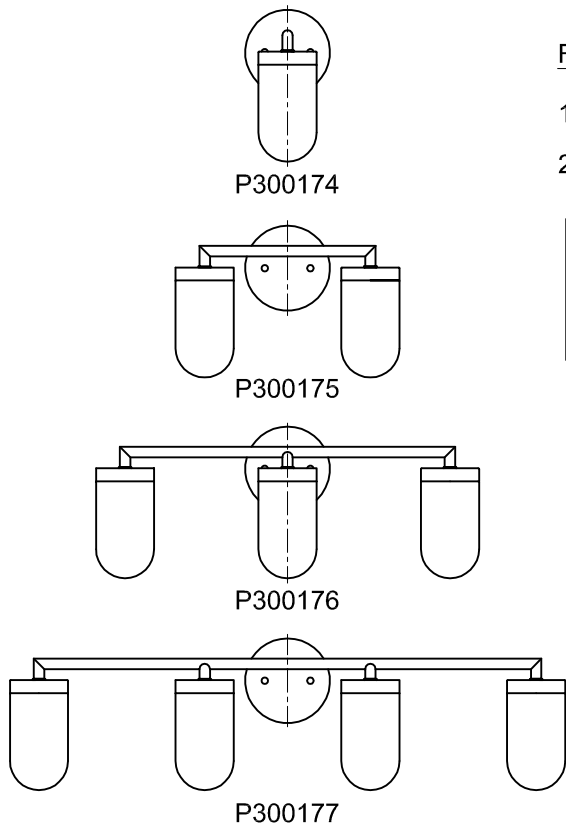

FIXTURE ASSEMBLY STEPS:

1. N → M
2. P → L

B, C, G & N
(NOT FURNISHED)
(NO INCLUIDA)
(NON FOURNIE)