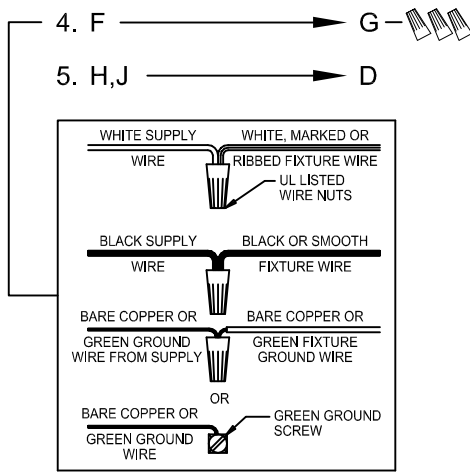

CAUTION: Read instructions carefully and turn electricity off at main circuit breaker panel before beginning installation.

300174, 300175, 300176, 300177

WARNING - If any Special Control Devices are used with this Fixture, Follow the Instructions Carefully to assure full compliance with N.E.C. requirements. If there are any questions, contact a Qualified Electrical Contractor.

CAUTION - All glass is fragile, use care when handling Glass component(s) and or Lamp(s).

CANOPY MOUNTING & WIRE CONNECTION ASSEMBLY STEPS:

1. D,E → A
2. K → D
3. B,A → C
4. F → G
5. H,J → D

FIXTURE ASSEMBLY STEPS: