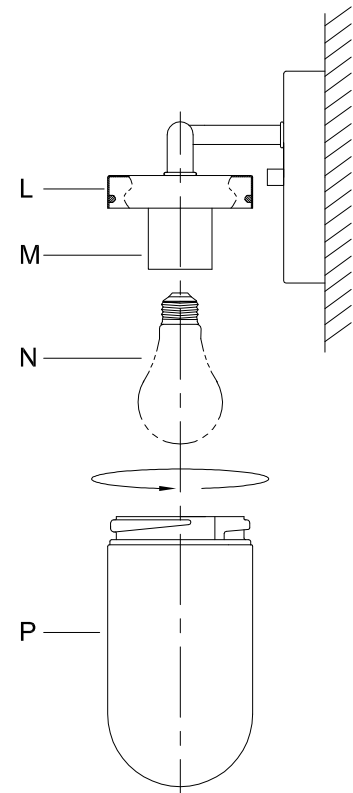

FIXTURE ASSEMBLY STEPS:

1. N → M
2. P → L

B, C, G & N
(NOT FURNISHED)
(NO INCLUIDA)
(NON FOURNIE)