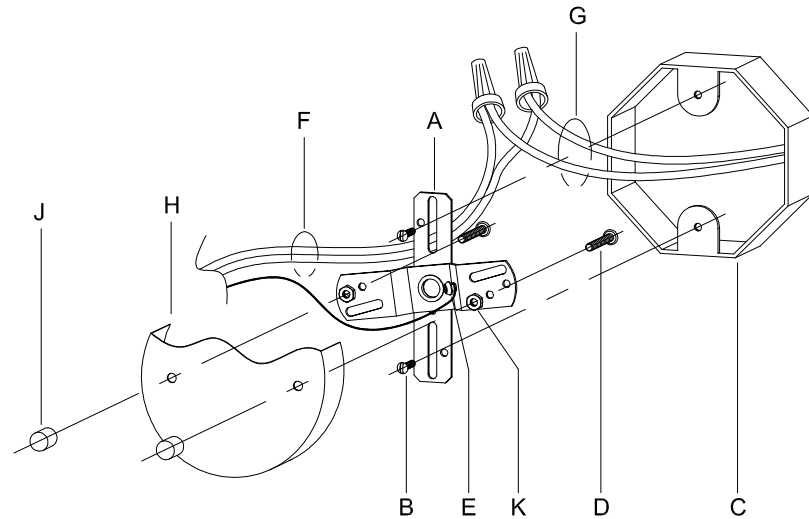

CAUTION: Read instructions carefully and turn electricity off at main circuit breaker panel before beginning installation.

300174, 300175, 300176, 300177

WARNING - If any Special Control Devices are used with this Fixture, Follow the Instructions Carefully to assure full compliance with N.E.C. requirements. If there are any questions, contact a Qualified Electrical Contractor.

CAUTION - All glass is fragile, use care when handling Glass component(s) and or Lamp(s).

CANOPY MOUNTING & WIRE CONNECTION ASSEMBLY STEPS:

1. D,E → A
2. K → D
3. B,A → C
4. F → G
5. H,J → D

FIXTURE ASSEMBLY STEPS: