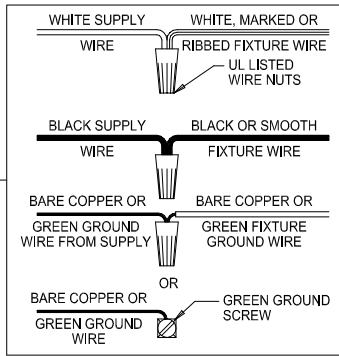

CAUTION: Read instructions carefully and turn electricity off at main circuit breaker panel before beginning installation.

300148, 300149

WARNING - If any Special Control Devices are used with this Fixture, Follow the Instructions Carefully to assure full compliance with N.E.C. requirements. If there are any questions, contact a Qualified Electrical Contractor.

CANOPY MOUNTING & WIRE CONNECTION ASSEMBLY STEPS:

1. D,E → A
2. K,L → D
3. B,A → C
4. F → G
5. H,J → D

ADJUST HEIGHT WITH "D"	
L	→ A (TO LOCK)
AJUSTA LA ALTURA CON "D"	
L	→ A (APRETAR)
RÉGLEZ LA HAUTEUR AVEC "D"	
L	→ A (À VERROUILLER)