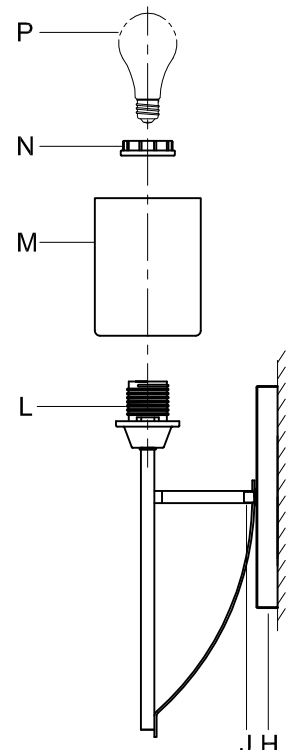

CAUTION: Read instructions carefully and turn electricity off at main circuit breaker panel before beginning installation.

300144, 300145, 300146, 300147

WARNING - If any Special Control Devices are used with this Fixture, Follow the Instructions Carefully to assure full compliance with N.E.C. requirements. If there are any questions, contact a Qualified Electrical Contractor.
WARNING - This product contains chemicals known to the State of California to cause cancer, birth defects and /or other reproductive harm. Thoroughly wash hands after installing, handling, cleaning, or otherwise touching this product.
CAUTION - All glass is fragile, use care when handling Glass component(s) and or Lamp(s).

CANOPY MOUNTING & WIRE CONNECTION ASSEMBLY STEPS:

1. D,E → A
2. K → D
3. B,A → C
4. F → G
5. H,J → D

FIXTURE ASSEMBLY STEPS:

1. M,N → L
2. P → L

B, C, G & P
 (NOT FURNISHED)
 (NO INCLUIDA)
 (NON FOURNIE)

Instructions d'Assemblage et Installation