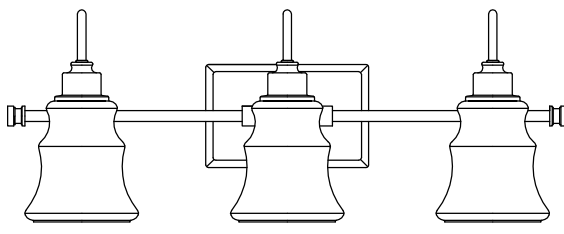

CAUTION: Read instructions carefully and turn electricity off at main circuit breaker panel before beginning installation.

300138, 300139, 300140

*****

WARNING - If any Special Control Devices are used with this Fixture, Follow the Instructions Carefully to assure full compliance with N.E.C. requirements. If there are any questions, contact a Qualified Electrical Contractor.

WARNING - This product contains chemicals known to the State of California to cause cancer, birth defects and /or other reproductive harm. Thoroughly wash hands after installing, handling, cleaning, or otherwise touching this product.

CAUTION - All glass is fragile, use care when handling Glass component(s) and or Lamp(s).

*****

CANOPY MOUNTING & WIRE CONNECTION ASSEMBLY STEPS:

1. D,E → A
2. Q → D
3. B,A → C
4. F → G
5. H,J → D

*****

FIXTURE ASSEMBLY STEPS:

1. M,N → L
2. P → L

B, C, G & P
(NOT FURNISHED)
(NON FOURNIE)
(NO INCLUIDA)

P300139