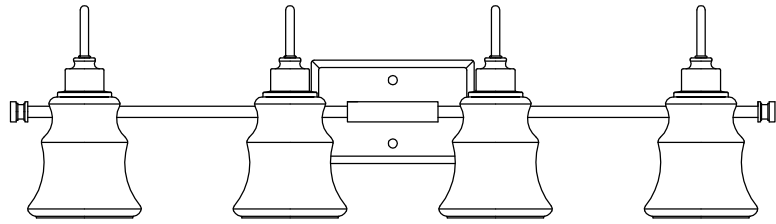

P300138

P300139

P300140