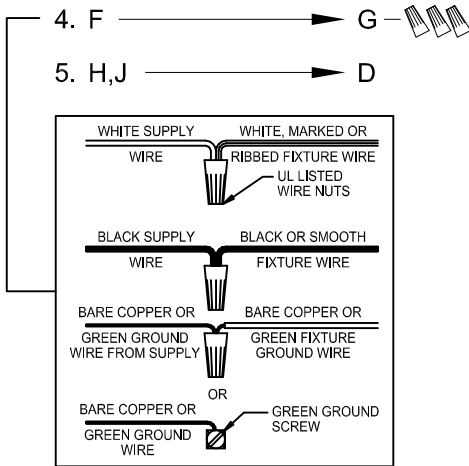

CAUTION: Read instructions carefully and turn electricity off at main circuit breaker panel before beginning installation.

300137

WARNING - If any Special Control Devices are used with this Fixture, Follow the Instructions Carefully to assure full compliance with N.E.C. requirements. If there are any questions, contact a Qualified Electrical Contractor.

CAUTION - All glass is fragile, use care when handling Glass component(s) and or Lamp(s).

CANOPY MOUNTING & WIRE CONNECTION ASSEMBLY STEPS:

1. D,E → A
2. Q → D
3. B,A → C
4. F → G
5. H,J → D

FIXTURE ASSEMBLY STEPS: