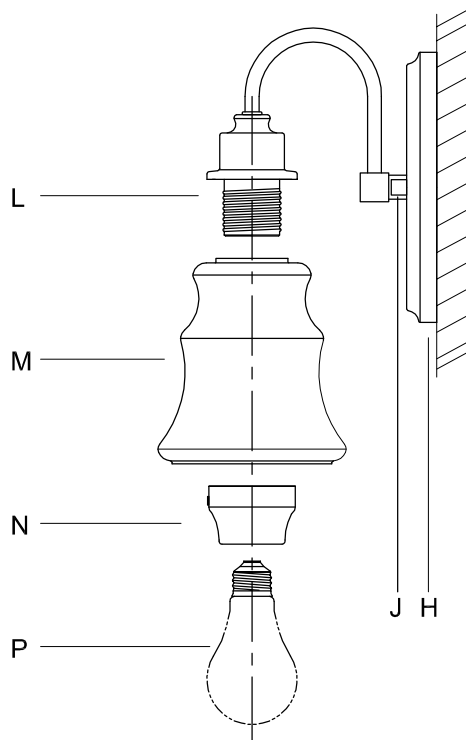

FIXTURE ASSEMBLY STEPS:

1. M,N → L
2. P → L

B, C, G & P
(NOT FURNISHED)
(NON FOURNIE)
(NO INCLUIDA)