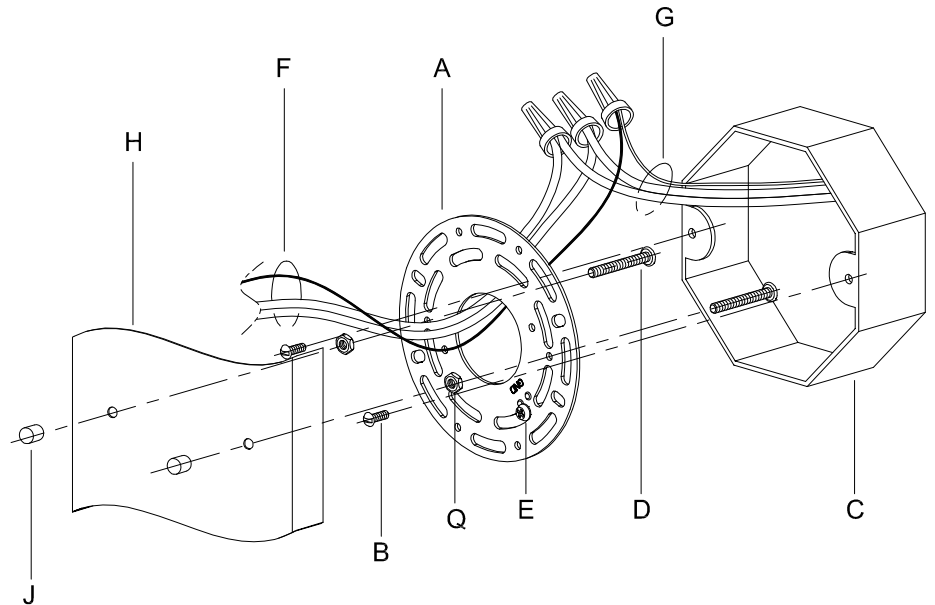

CAUTION: Read instructions carefully and turn electricity off at main circuit breaker panel before beginning installation.

300137

WARNING - If any Special Control Devices are used with this Fixture, Follow the Instructions Carefully to assure full compliance with N.E.C. requirements. If there are any questions, contact a Qualified Electrical Contractor.

CAUTION - All glass is fragile, use care when handling Glass component(s) and or Lamp(s).

CANOPY MOUNTING & WIRE CONNECTION ASSEMBLY STEPS:

1. D,E → A
2. Q → D
3. B,A → C
4. F → G
5. H,J → D

FIXTURE ASSEMBLY STEPS: