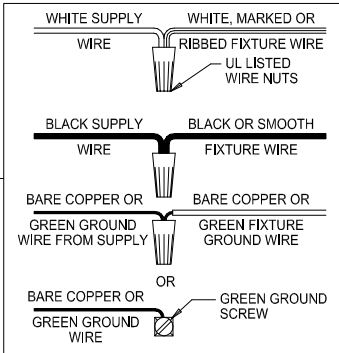

CAUTION: Read instructions carefully and turn electricity off at main circuit breaker panel before beginning installation.

300131, 300132, 300133, 300134

WARNING - If any Special Control Devices are used with this Fixture, Follow the Instructions Carefully to assure full compliance with N.E.C. requirements. If there are any questions, contact a Qualified Electrical Contractor.

CAUTION - All glass is fragile, use care when handling Glass component(s) and or Lamp(s).

CANOPY MOUNTING & WIRE CONNECTION ASSEMBLY STEPS:

1. D,E → A
2. K → D
3. B,A → C
4. F → G
5. H,J → D

FIXTURE ASSEMBLY STEPS: