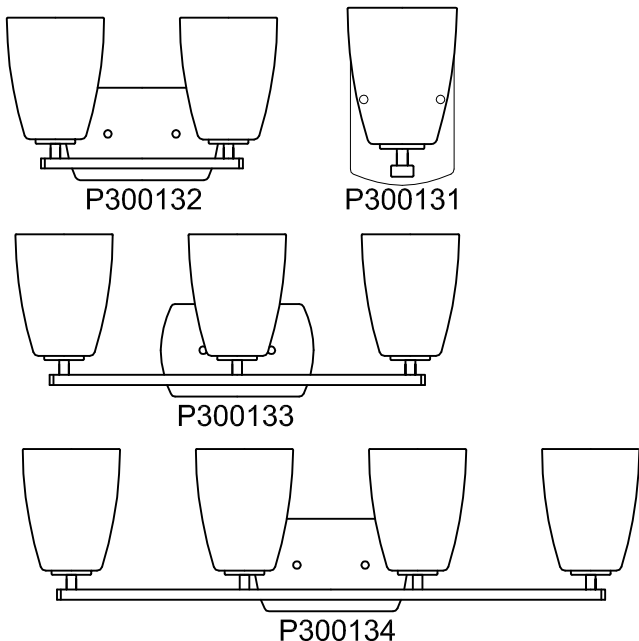

FIXTURE ASSEMBLY STEPS:

1. M,N,P → L
2. Q → L

B, C, G
(NOT FURNISHED)
(NO INCLUIDA)
(NON FOURNIE)