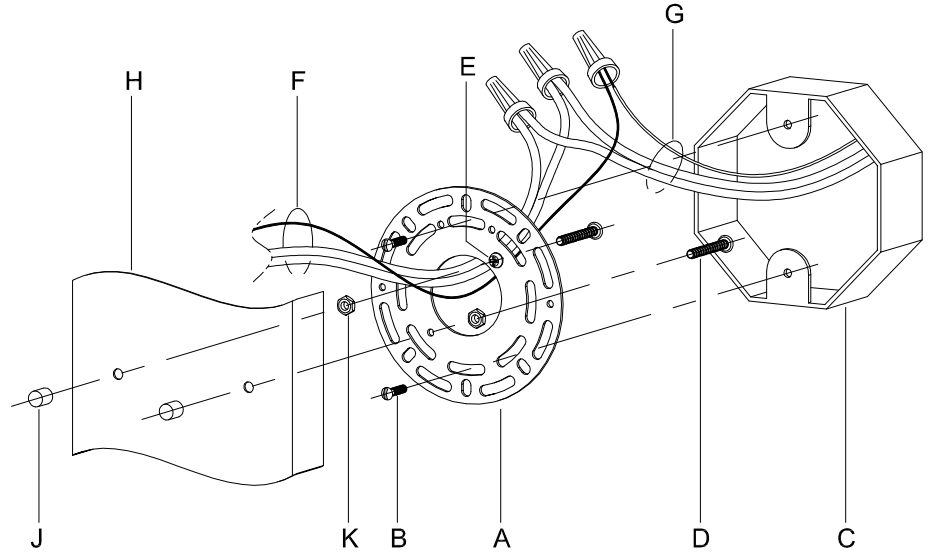

CAUTION: Read instructions carefully and turn electricity off at main circuit breaker panel before beginning installation.

300131, 300132, 300133, 300134

WARNING - If any Special Control Devices are used with this Fixture, Follow the Instructions Carefully to assure full compliance with N.E.C. requirements. If there are any questions, contact a Qualified Electrical Contractor.

CAUTION - All glass is fragile, use care when handling Glass component(s) and or Lamp(s).

CANOPY MOUNTING & WIRE CONNECTION ASSEMBLY STEPS:

1. D,E → A
2. K → D
3. B,A → C
4. F → G
5. H,J → D

FIXTURE ASSEMBLY STEPS: