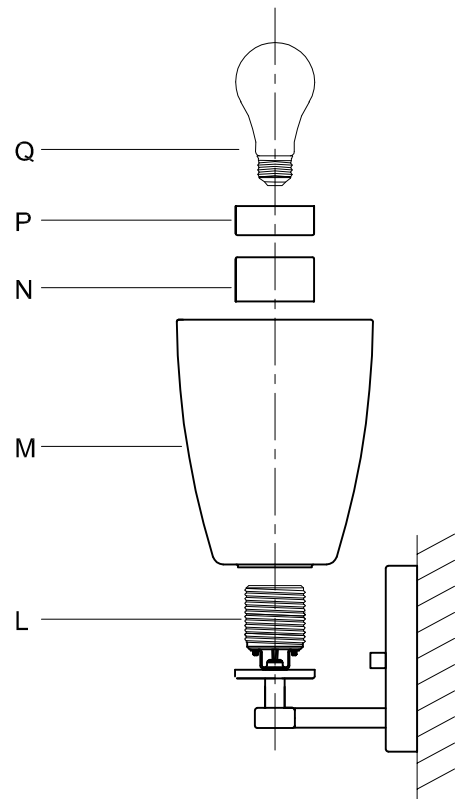

FIXTURE ASSEMBLY STEPS:

1. M,N,P → L
2. Q → L

B, C, G
(NOT FURNISHED)
(NO INCLUIDA)
(NON FOURNIE)