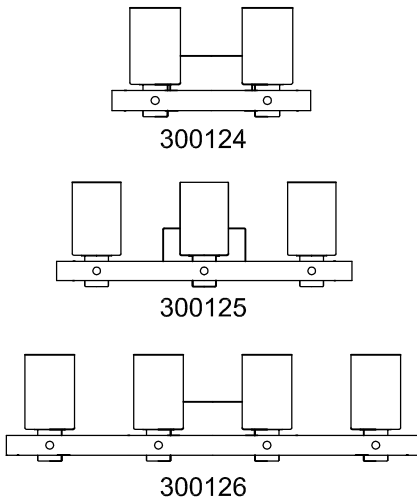

FIXTURE ASSEMBLY STEPS:

1. L,N → M
2. P → M

**B, C, G & P
(NOT FURNISHED)
(NO INCLUIDA)
(NON FOURNIE)**