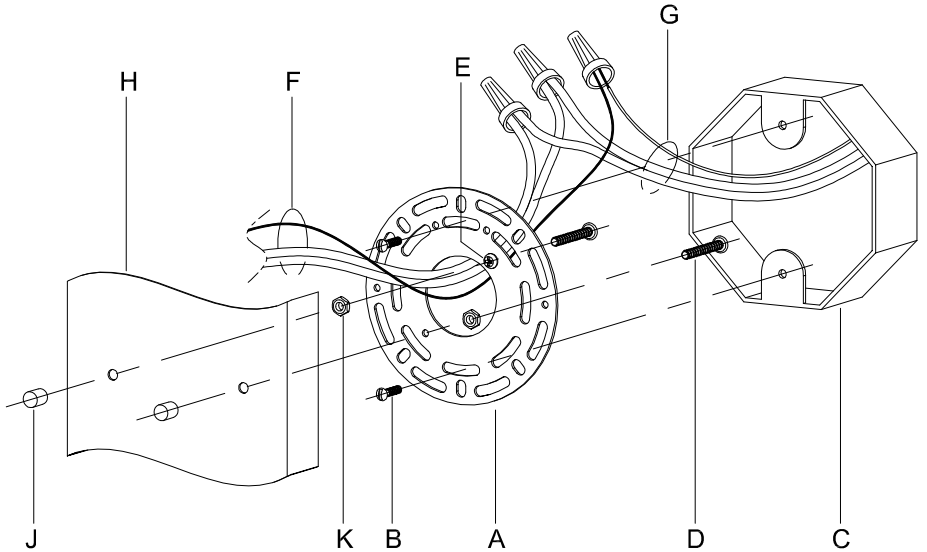

CAUTION: Read instructions carefully and turn electricity off at main circuit breaker panel before beginning installation.

300124, 300125, 300126

WARNING - If any Special Control Devices are used with this Fixture, Follow the Instructions Carefully to assure full compliance with N.E.C. requirements. If there are any questions, contact a Qualified Electrical Contractor.

CAUTION - All glass is fragile, use care when handling Glass component(s) and or Lamp(s).

CANOPY MOUNTING & WIRE CONNECTION ASSEMBLY STEPS:

1. D,E → A
2. K → D
3. B,A → C
4. F → G
5. H,J → D

FIXTURE ASSEMBLY STEPS: