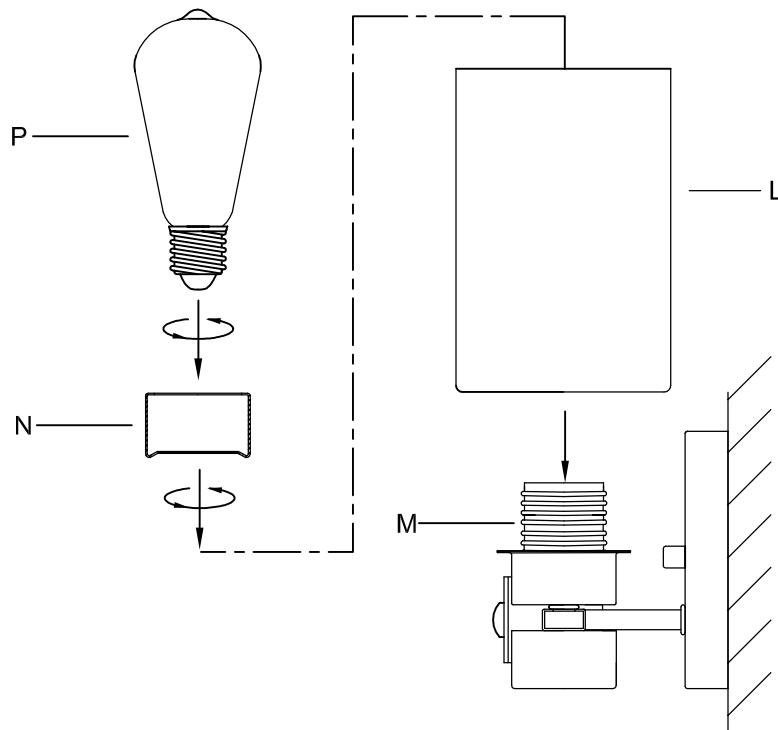

FIXTURE ASSEMBLY STEPS:

1. L,N → M
2. P → M

**B, C, G & P
(NOT FURNISHED)
(NO INCLUIDA)
(NON FOURNIE)**