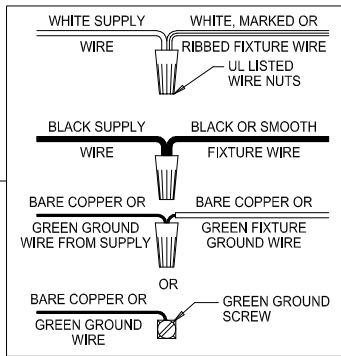

CAUTION: Read instructions carefully and turn electricity off at main circuit breaker panel before beginning installation.

300124, 300125, 300126

WARNING - If any Special Control Devices are used with this Fixture, Follow the Instructions Carefully to assure full compliance with N.E.C. requirements. If there are any questions, contact a Qualified Electrical Contractor.

CAUTION - All glass is fragile, use care when handling Glass component(s) and or Lamp(s).

CANOPY MOUNTING & WIRE CONNECTION ASSEMBLY STEPS:

1. D,E → A
2. K → D
3. B,A → C
4. F → G
5. H,J → D

FIXTURE ASSEMBLY STEPS: