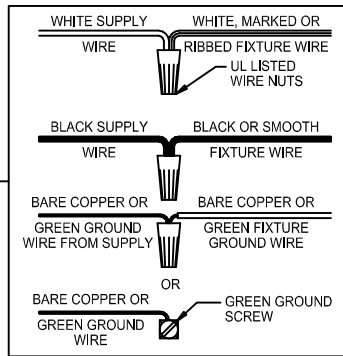

CAUTION: Read instructions carefully and turn electricity off at main circuit breaker panel before beginning installation.

300116, 300117, 300118, 300119

WARNING - If any Special Control Devices are used with this Fixture, Follow the Instructions Carefully to assure full compliance with N.E.C. requirements. If there are any questions, contact a Qualified Electrical Contractor.

CAUTION - All glass is fragile, use care when handling Glass component(s) and or Lamp(s).

CANOPY MOUNTING & WIRE CONNECTION ASSEMBLY STEPS:

1. D,E → A
2. K → D
3. B,A → C
4. F → G 
5. H,J → D

FIXTURE ASSEMBLY STEPS: