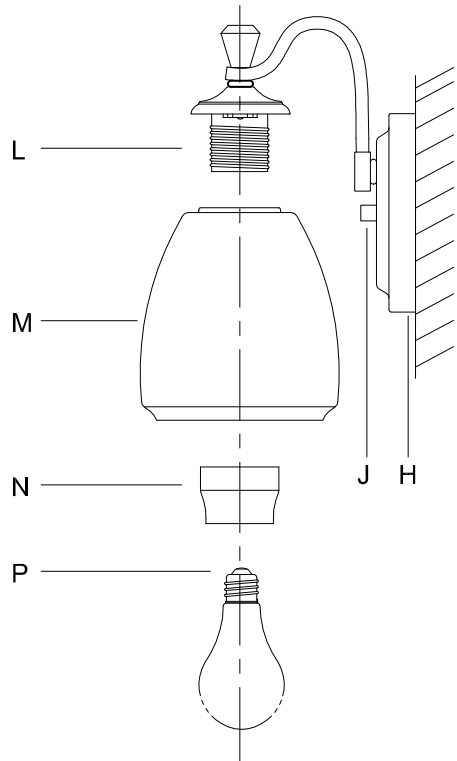

FIXTURE ASSEMBLY STEPS:

1. M,N → L
2. P → L

B, C, G & P
(NOT FURNISHED)
(NON FOURNIE)
(NO INCLUIDA)