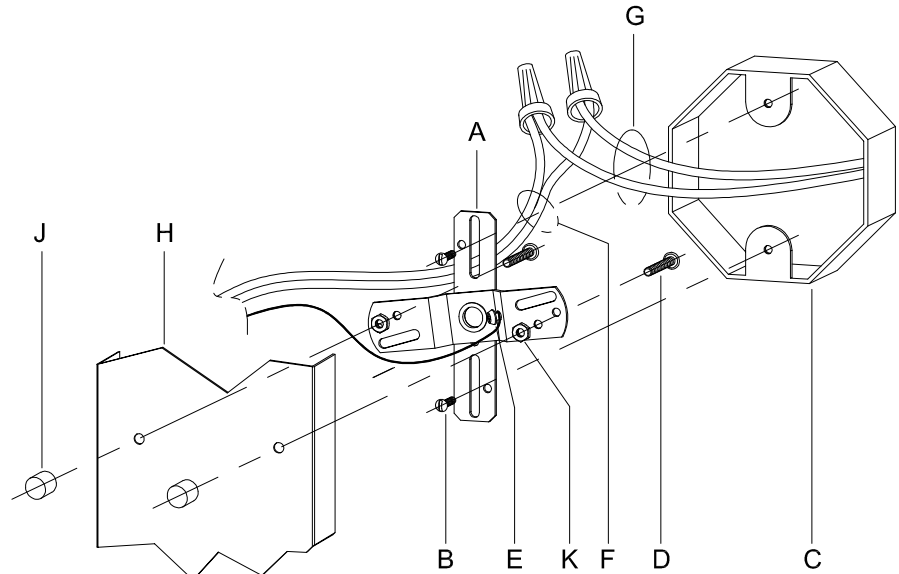

CAUTION: Read instructions carefully and turn electricity off at main circuit breaker panel before beginning installation.

300116, 300117, 300118, 300119

WARNING - If any Special Control Devices are used with this Fixture, Follow the Instructions Carefully to assure full compliance with N.E.C. requirements. If there are any questions, contact a Qualified Electrical Contractor.

CAUTION - All glass is fragile, use care when handling Glass component(s) and or Lamp(s).

CANOPY MOUNTING & WIRE CONNECTION ASSEMBLY STEPS:

1. D,E → A
2. K → D
3. B,A → C
4. F → G 
5. H,J → D

FIXTURE ASSEMBLY STEPS: