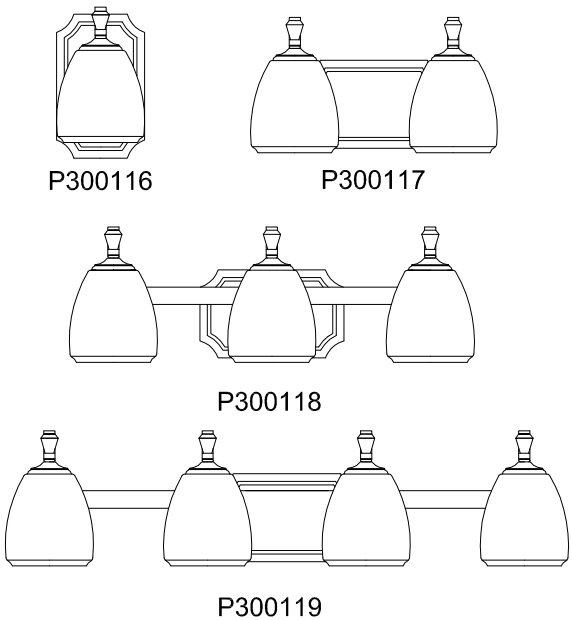

FIXTURE ASSEMBLY STEPS:

1. M,N → L
2. P → L

B, C, G & P
(NOT FURNISHED)
(NON FOURNIE)
(NO INCLUIDA)