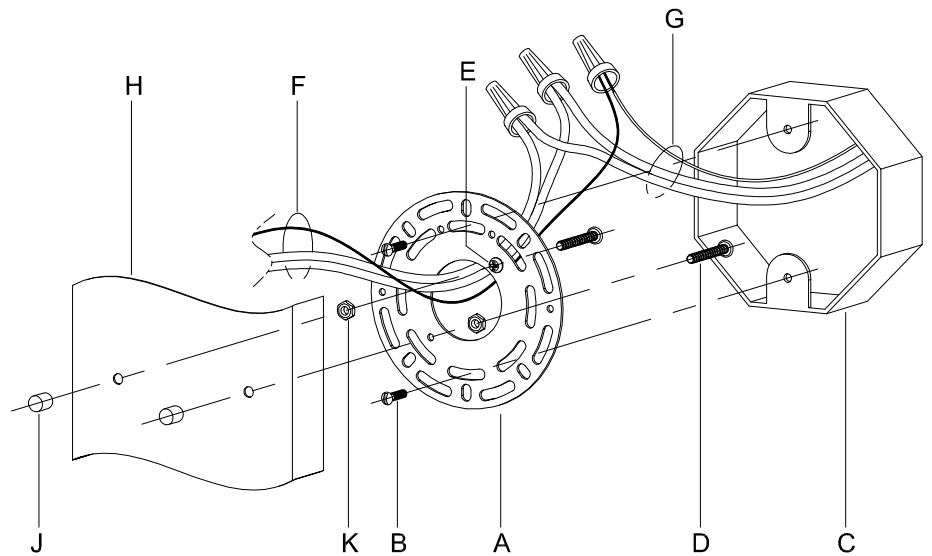

CAUTION: Read instructions carefully and turn electricity off at main circuit breaker panel before beginning installation.

300086

WARNING - If any Special Control Devices are used with this Fixture, Follow the Instructions Carefully to assure full compliance with N.E.C. requirements. If there are any questions, contact a Qualified Electrical Contractor.

CAUTION - All glass is fragile, use care when handling Glass component(s) and or Lamp(s).

CANOPY MOUNTING & WIRE CONNECTION ASSEMBLY STEPS:

1. D,E → A
2. K → D
3. B,A → C
4. F → G
5. H,J → D

FIXTURE ASSEMBLY STEPS: