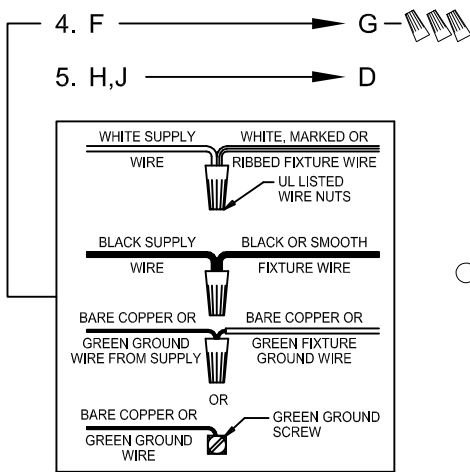

CAUTION: Read instructions carefully and turn electricity off at main circuit breaker panel before beginning installation.

300086

WARNING - If any Special Control Devices are used with this Fixture, Follow the Instructions Carefully to assure full compliance with N.E.C. requirements. If there are any questions, contact a Qualified Electrical Contractor.

CAUTION - All glass is fragile, use care when handling Glass component(s) and or Lamp(s).

CANOPY MOUNTING & WIRE CONNECTION ASSEMBLY STEPS:

1. D,E → A
2. K → D
3. B,A → C
4. F → G
5. H,J → D

FIXTURE ASSEMBLY STEPS: