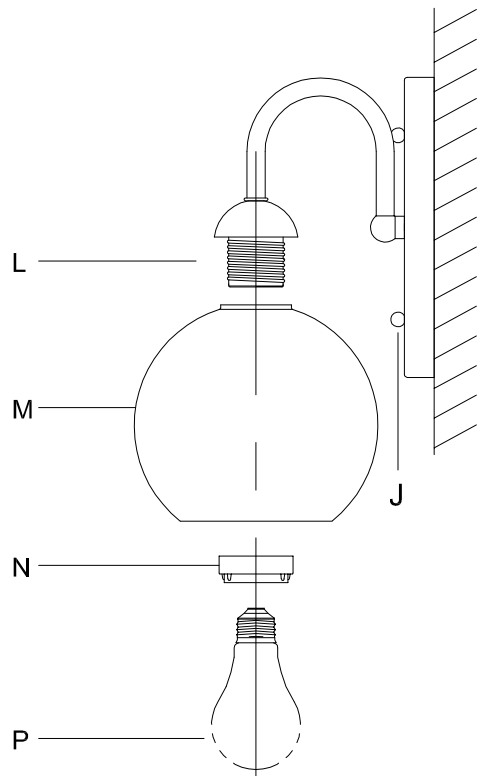

CAUTION: Read instructions carefully and turn electricity off at main circuit breaker panel before beginning installation.

300086

*****

WARNING - If any Special Control Devices are used with this Fixture, Follow the Instructions Carefully to assure full compliance with N.E.C. requirements. If there are any questions, contact a Qualified Electrical Contractor.

WARNING - This product contains chemicals known to the State of California to cause cancer, birth defects and /or other reproductive harm. Thoroughly wash hands after installing, handling, cleaning, or otherwise touching this product.

CAUTION - All glass is fragile, use care when handling Glass component(s) and or Lamp(s).

*****

CANOPY MOUNTING & WIRE CONNECTION ASSEMBLY STEPS:

1. D,E → A
2. K → D
3. B,A → C
4. F → G
5. H,J → D

*****

FIXTURE ASSEMBLY STEPS:

1. M,N → L
2. P → L

B, C, G & P
(NOT FURNISHED)
(NON FOURNIE)
(NO INCLUIDA)