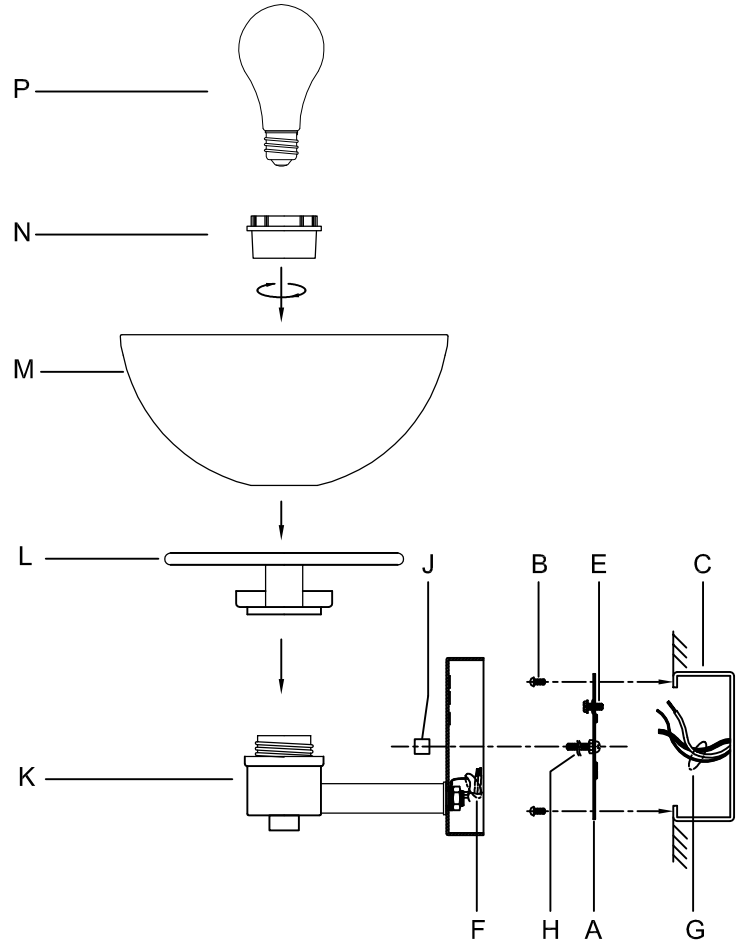

CAUTION: Read instructions carefully and turn electricity off at main circuit breaker panel before beginning installation.

300032, 300033, 300034

WARNING - If any Special Control Devices are used with this Fixture, Follow the Instructions Carefully to assure full compliance with N.E.C. requirements. If there are any questions, contact a Qualified Electrical Contractor.

CAUTION - All glass is fragile, use care when handling Glass component(s) and or Lamp(s).

ASSEMBLY STEPS:

MODE D'ASSEMBLAGE:

PASOS PARA ENSAMBLAR:

1. E,H → A
2. B,A → C
3. K,J → H
4. F → G
5. N,M,L → K
6. P → K

**B, C, G & P
(NOT FURNISHED)
(NON FOURNIE)
(NO INCLUIDA)**

300032

300033

300034

Instructions d'Assemblage et Installation

MISE EN GARDE: Lire les instructions avec soin et couper le courant au disjoncteur central avant de commencer l'installation.