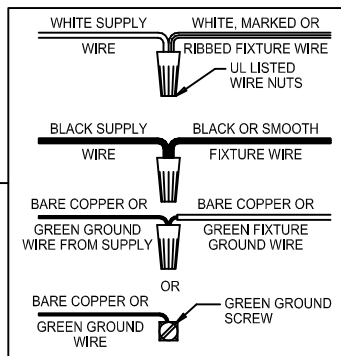

CAUTION: Read instructions carefully and turn electricity off at main circuit breaker panel before beginning installation.

300032, 300033, 300034

*****

WARNING - If any Special Control Devices are used with this Fixture, Follow the Instructions Carefully to assure full compliance with N.E.C. requirements. If there are any questions, contact a Qualified Electrical Contractor.

WARNING - This product contains chemicals known to the State of California to cause cancer, birth defects and /or other reproductive harm. Thoroughly wash hands after installing, handling, cleaning, or otherwise touching this product.

CAUTION - All glass is fragile, use care when handling Glass component(s) and or Lamp(s).

*****

ASSEMBLY STEPS:

MODE D'ASSEMBLAGE:

PASOS PARA ENSAMBLAR:

1. E,H → A
2. B,A → C
3. K,J → H
4. F → G
5. N,M,L → K
6. P → K

**B, C, G & P
(NOT FURNISHED)
(NON FOURNIE)
(NO INCLUIDA)**