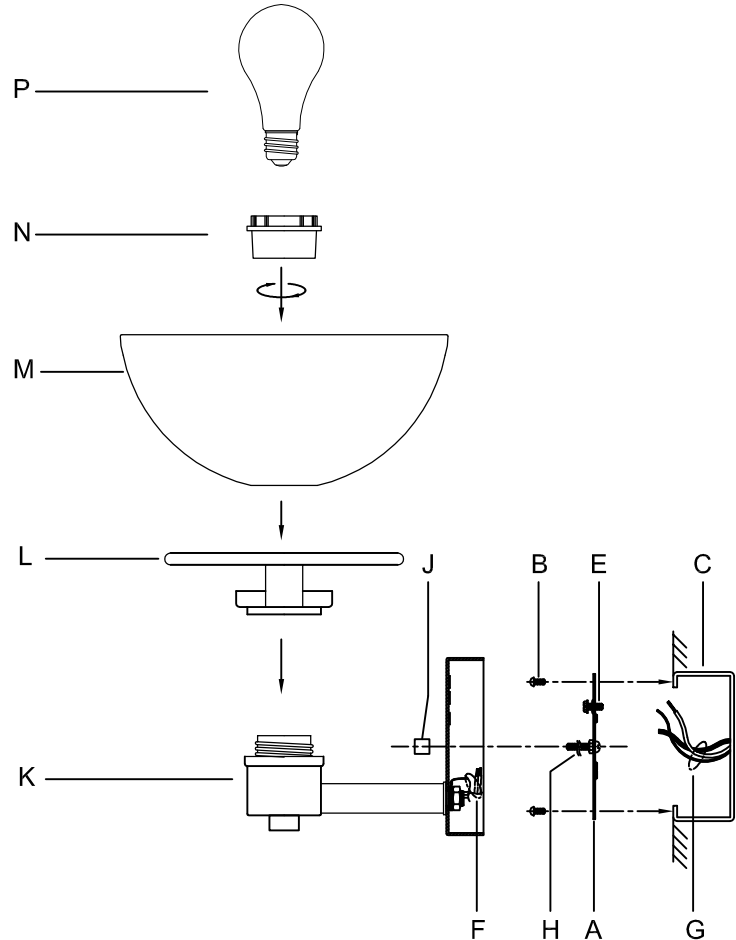

CAUTION: Read instructions carefully and turn electricity off at main circuit breaker panel before beginning installation.

300032, 300033, 300034

WARNING - If any Special Control Devices are used with this Fixture, Follow the Instructions Carefully to assure full compliance with N.E.C. requirements. If there are any questions, contact a Qualified Electrical Contractor.

CAUTION - All glass is fragile, use care when handling Glass component(s) and or Lamp(s).

ASSEMBLY STEPS:

MODE D'ASSEMBLAGE:

PASOS PARA ENSAMBLAR:

1. E,H → A
2. B,A → C
3. K,J → H
4. F → G
5. N,M,L → K
6. P → K

**B, C, G & P
(NOT FURNISHED)
(NON FOURNIE)
(NO INCLUIDA)**

300032

300033

300034

Instructions d'Assemblage et Installation

MISE EN GARDE: Lire les instructions avec soin et couper le courant au disjoncteur central avant de commencer l'installation.