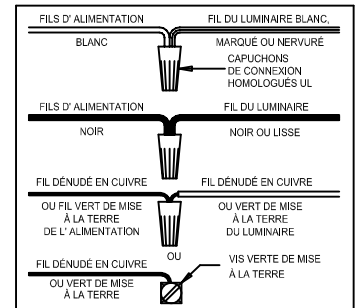

Instructions d'Assemblage et Installation

MISE EN GARDE: Lire les instructions avec soin et couper le courant au disjoncteur central avant de commencer l'installation.

*****

AVERTISSEMENT - S'il y a d'autres mécanismes régulateurs qui s'emploient avec ce dispositif, suivre soigneusement les instructions pour satisfaire aux exigences NEC. Si vous avez des questions, consulter un électricien qualifié.

AVERTISSEMENT - Ce produit contient des composants chimiques qui selon L'état de Californie provoquent un cancer, des infirmités de naissance et (ou) du mal au système reproductif. Il faut laver les mains soigneusement après avoir installé, manipulé, nettoyé, ou autrement touché ce produit.

MISE EN GARDE - Le verre est toujours fragile; maniez le(s) composant(s) et/ou l' (les) ampoule(s) avec prudence.

*****