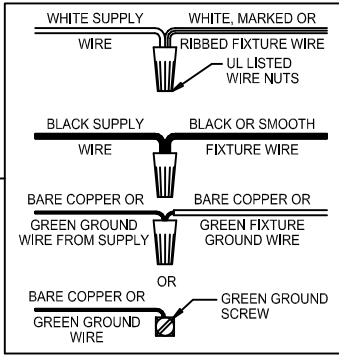

Assembly & Installation Instructions

CAUTION: Read instructions carefully and turn electricity off at main circuit breaker panel before beginning installation.

2775, 2776, 2777

WARNING - If any Special Control Devices are used with this Fixture, Follow the Instructions Carefully to assure full compliance with N.E.C. requirements. If there are any questions, contact a Qualified Electrical Contractor.

CANOPY MOUNTING & WIRE CONNECTION ASSEMBLY STEPS:

1. D,E → A
2. K → D
3. B,A → C
4. F → G →
5. H,J → D

FIXTURE ASSEMBLY STEPS:

1. M,N → L
2. P → L

B, C, G & P
(NOT FURNISHED)
(NO INCLUIDA)
(NON FOURNIE)

Instructions d'Assemblage et Installation