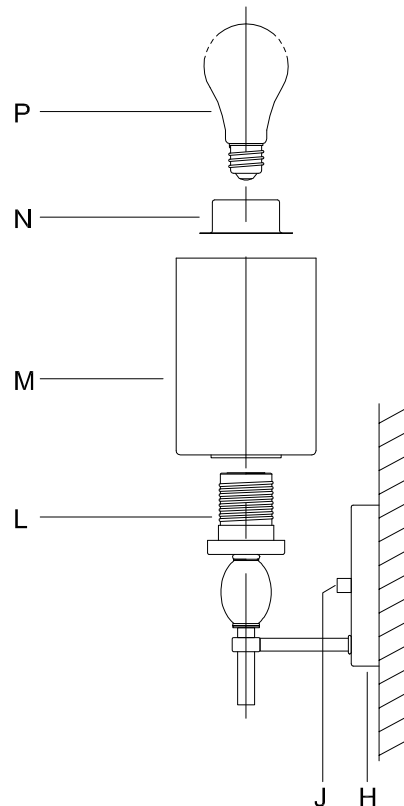

Assembly & Installation Instructions

CAUTION: Read instructions carefully and turn electricity off at main circuit breaker panel before beginning installation.

2775, 2776, 2777

WARNING - If any Special Control Devices are used with this Fixture, Follow the Instructions Carefully to assure full compliance with N.E.C. requirements. If there are any questions, contact a Qualified Electrical Contractor.

CANOPY MOUNTING & WIRE CONNECTION ASSEMBLY STEPS:

1. D,E → A
2. K → D
3. B,A → C
4. F → G →
5. H,J → D

FIXTURE ASSEMBLY STEPS:

1. M,N → L
2. P → L

B, C, G & P
(NOT FURNISHED)
(NO INCLUIDA)
(NON FOURNIE)

Instructions d'Assemblage et Installation