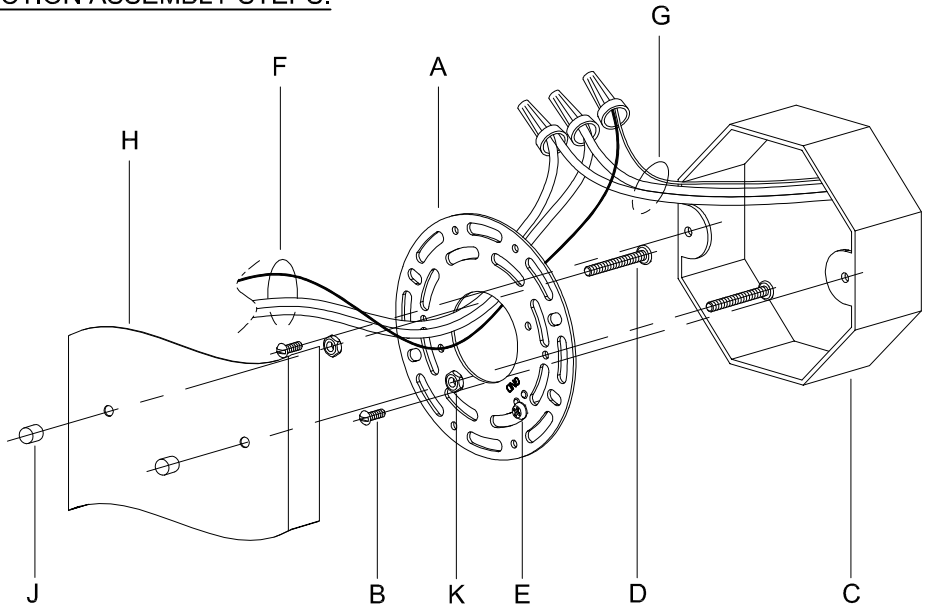

Assembly & Installation Instructions

CAUTION: Read instructions carefully and turn electricity off at main circuit breaker panel before beginning installation.

2775, 2776, 2777

WARNING - If any Special Control Devices are used with this Fixture, Follow the Instructions Carefully to assure full compliance with N.E.C. requirements. If there are any questions, contact a Qualified Electrical Contractor.

CANOPY MOUNTING & WIRE CONNECTION ASSEMBLY STEPS:

1. D,E → A
2. K → D
3. B,A → C
4. F → G →
5. H,J → D

FIXTURE ASSEMBLY STEPS:

1. M,N → L
2. P → L

B, C, G & P
(NOT FURNISHED)
(NO INCLUIDA)
(NON FOURNIE)

Instructions d'Assemblage et Installation