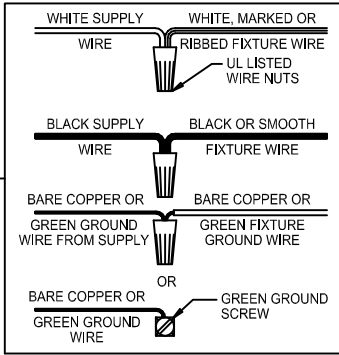

Assembly & Installation Instructions

CAUTION: Read instructions carefully and turn electricity off at main circuit breaker panel before beginning installation.

2775, 2776, 2777

WARNING - If any Special Control Devices are used with this Fixture, Follow the Instructions Carefully to assure full compliance with N.E.C. requirements. If there are any questions, contact a Qualified Electrical Contractor.

CANOPY MOUNTING & WIRE CONNECTION ASSEMBLY STEPS:

1. D,E → A
2. K → D
3. B,A → C
4. F → G
5. H,J → D

FIXTURE ASSEMBLY STEPS:

1. M,N → L
2. P → L

B, C, G & P
 (NOT FURNISHED)
 (NO INCLUIDA)
 (NON FOURNIE)

Instructions d'Assemblage et Installation