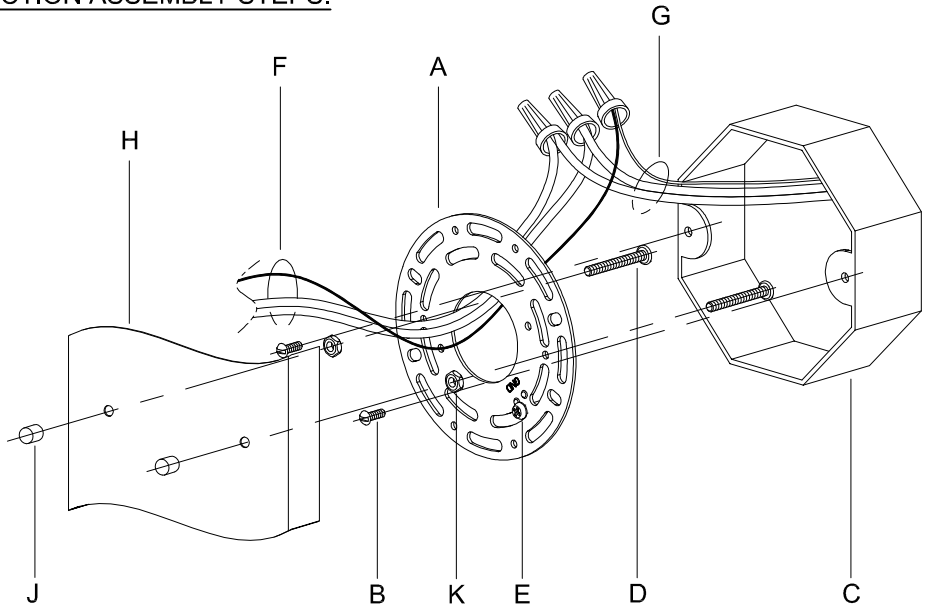

Assembly & Installation Instructions

CAUTION: Read instructions carefully and turn electricity off at main circuit breaker panel before beginning installation.

2775, 2776, 2777

WARNING - If any Special Control Devices are used with this Fixture, Follow the Instructions Carefully to assure full compliance with N.E.C. requirements. If there are any questions, contact a Qualified Electrical Contractor.

CANOPY MOUNTING & WIRE CONNECTION ASSEMBLY STEPS:

1. D,E → A
2. K → D
3. B,A → C
4. F → G
5. H,J → D

FIXTURE ASSEMBLY STEPS:

1. M,N → L
2. P → L

B, C, G & P
 (NOT FURNISHED)
 (NO INCLUIDA)
 (NON FOURNIE)

Instructions d'Assemblage et Installation