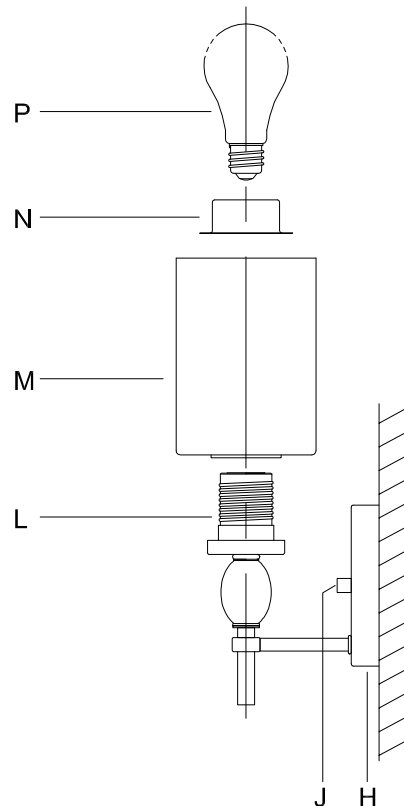

Assembly & Installation Instructions

CAUTION: Read instructions carefully and turn electricity off at main circuit breaker panel before beginning installation.

2775, 2776, 2777

WARNING - If any Special Control Devices are used with this Fixture, Follow the Instructions Carefully to assure full compliance with N.E.C. requirements. If there are any questions, contact a Qualified Electrical Contractor.

CANOPY MOUNTING & WIRE CONNECTION ASSEMBLY STEPS:

1. D,E → A
2. K → D
3. B,A → C
4. F → G
5. H,J → D

FIXTURE ASSEMBLY STEPS:

1. M,N → L
2. P → L

B, C, G & P
 (NOT FURNISHED)
 (NO INCLUIDA)
 (NON FOURNIE)

Instructions d'Assemblage et Installation