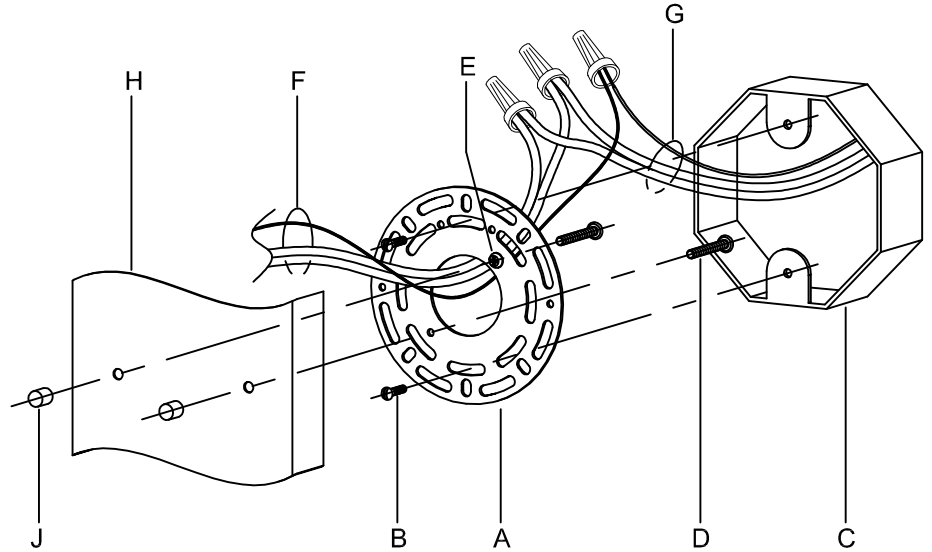

CAUTION - All glass is fragile, use care when handling Glass component(s) and or Lamp(s).

CANOPY MOUNTING & WIRE CONNECTION ASSEMBLY STEPS:

1. D,E → A

2. B,A → C

3. F → G

4. H,J → D

FIXTURE ASSEMBLY STEPS:

1. M,N → Q