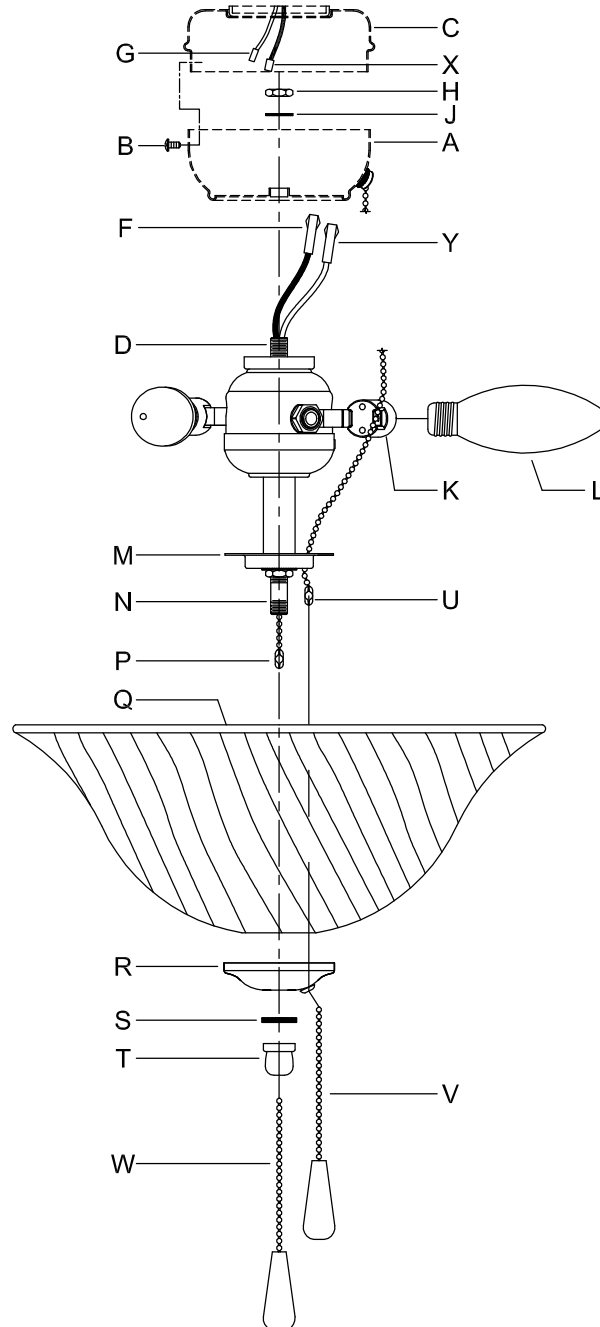

Assembly & Installation Instructions

CAUTION: Read instructions carefully and turn electricity off at main circuit breaker panel before beginning installation.

2656-09, 2656-77

*****

WARNING - If any Special Control Devices are used with this Fixture, Follow the Instructions Carefully to assure full compliance with N.E.C. requirements. If there are any questions, contact a Qualified Electrical Contractor.

CAUTION - All glass is fragile, use care when handling Glass component(s) and or Lamp(s).

WARNING - This product contains chemicals known to the State of California to cause cancer, birth defects and /or other reproductive harm. Thoroughly wash hands after installing, handling, cleaning, or otherwise touching this product.

WARNING - As required by Congress, this fixture contains a device to limit lighting power consumption to 190 watts or less. If the wattage of installed bulbs exceeds 190 watts, the light fixture will not operate. To reset the limiter (1) turn off power using the pull switch or wall switch, (2) reduce the total wattage of installed bulbs to less than 190 watts and (3) restore power to resume normal operation.

*****

ASSEMBLY STEPS:

PASOS PARA ENSAMBLAR:

MODE D'ASSEMBLAGE:

1. REMOVE (H), (J) FROM (D)
  REMUEVA (H), (J) REVISADO (D)
  RETIREZ (H), (J) Révisé (D)
2. A, J, H → D
3. F → X
4. Y → G
5. B → A, C
6. L → K
7. U → M, Q, R
8. Q, R, S, T → N
9. W → P
10. V → U

A, B, C, G & X (NOT FURNISHED) (NO INCLUIDA) (NON FOURNIE)

CAUTION - To reduce the risk of fire and electric shock, this light kit should be used only with ceiling fan models P2500, P2501, P2503, P2521, P2523, P2530 manufactured by Chien Luen Industries (Zhongshan) Ltd.

Net Weight: 2.65 Lbs. (1.2 Kgs.)