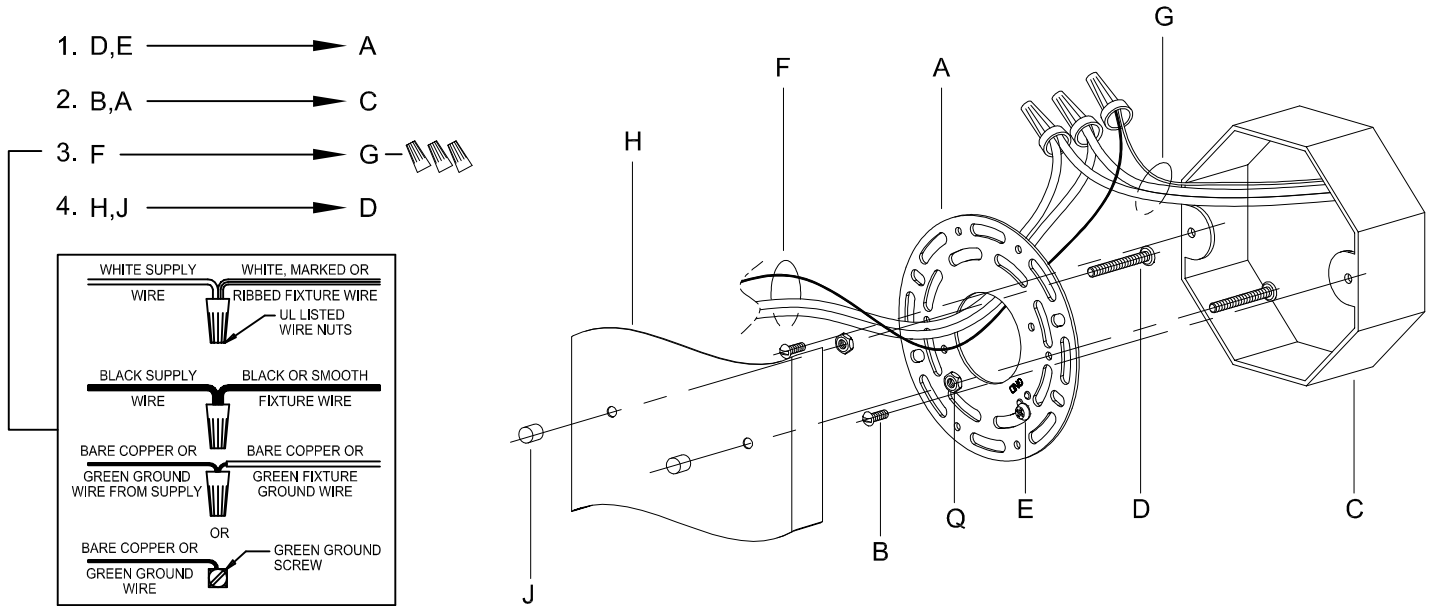

CAUTION: Read instructions carefully and turn electricity off at main circuit breaker panel before beginning installation.

560122, 560123

WARNING - If any Special Control Devices are used with this Fixture, Follow the Instructions Carefully to assure full compliance with N.E.C. requirements. If there are any questions, contact a Qualified Electrical Contractor.

CAUTION - All glass is fragile, use care when handling Glass component(s) and or Lamp(s).

CANOPY MOUNTING & WIRE CONNECTION ASSEMBLY STEPS:

1. D,E → A
2. B,A → C
3. F → G
4. H,J → D

FIXTURE ASSEMBLY STEPS: