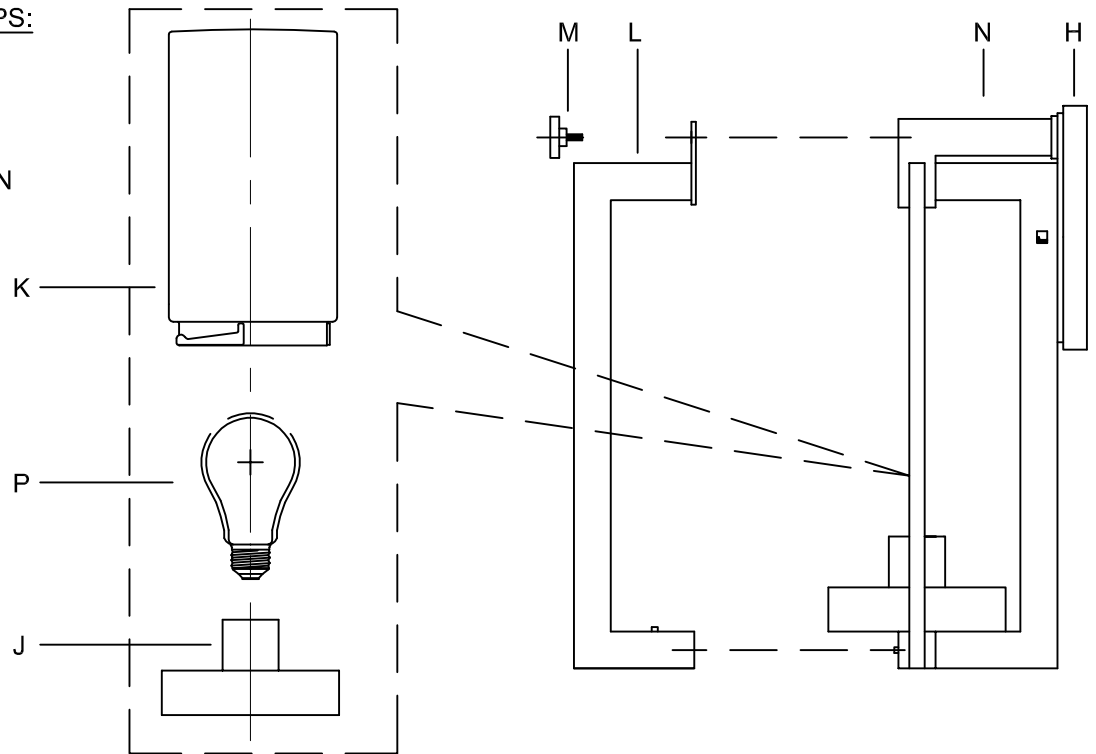

FIXTURE ASSEMBLY STEPS:

1. P → J
2. K → J
3. M → L,N

B, C, G & P
(NOT FURNISHED)
(NO INCLUIDA)
(NON FOURNIE)