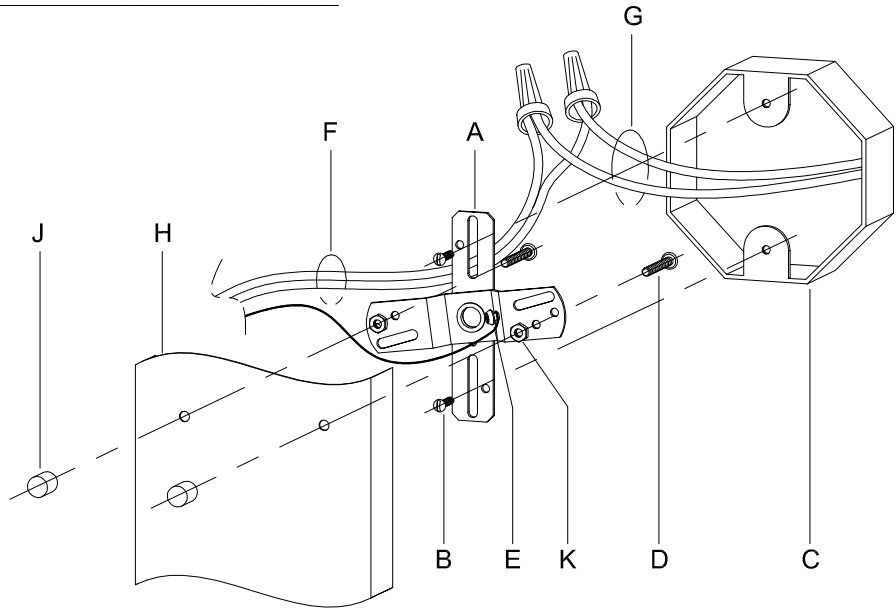

Assembly & Installation Instructions

CAUTION: Read instructions carefully and turn electricity off at main circuit breaker panel before beginning installation.

710021

WARNING - If any Special Control Devices are used with this Fixture, Follow the Instructions Carefully to assure full compliance with N.E.C. requirements. If there are any questions, contact a Qualified Electrical Contractor.

CAUTION - All glass is fragile, use care when handling Glass component(s) and or Lamp(s).

CANOPY MOUNTING & WIRE CONNECTION ASSEMBLY STEPS:

1. D,E → A
2. K → D
3. B,A → C
4. F → G
5. H,J → D

FIXTURE ASSEMBLY STEPS: