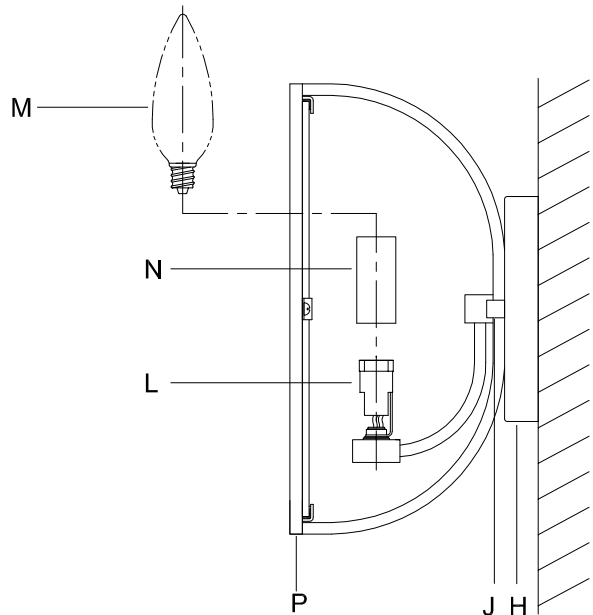

Assembly & Installation Instructions

CAUTION: Read instructions carefully and turn electricity off at main circuit breaker panel before beginning installation.

710021

WARNING - If any Special Control Devices are used with this Fixture, Follow the Instructions Carefully to assure full compliance with N.E.C. requirements. If there are any questions, contact a Qualified Electrical Contractor.

CAUTION - All glass is fragile, use care when handling Glass component(s) and or Lamp(s).

CANOPY MOUNTING & WIRE CONNECTION ASSEMBLY STEPS:

1. D,E → A
2. K → D
3. B,A → C
4. F → G
5. H,J → D

FIXTURE ASSEMBLY STEPS:

1. Q → P
2. R,S → P
3. N → L
4. M → L

B, C, G & M
(NOT FURNISHED)
(NO INCLUIDA)
(NON FOURNIE)

Instructions d'Assemblage et Installation

MISE EN GARDE: Lire les instructions avec soin et couper le courant au disjoncteur central avant de commencer l'installation.