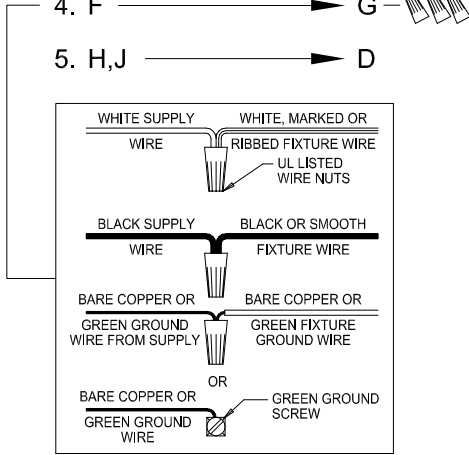

Assembly & Installation Instructions

CAUTION: Read instructions carefully and turn electricity off at main circuit breaker panel before beginning installation.

710021

WARNING - If any Special Control Devices are used with this Fixture, Follow the Instructions Carefully to assure full compliance with N.E.C. requirements. If there are any questions, contact a Qualified Electrical Contractor.

CAUTION - All glass is fragile, use care when handling Glass component(s) and or Lamp(s).

CANOPY MOUNTING & WIRE CONNECTION ASSEMBLY STEPS:

1. D,E → A
2. K → D
3. B,A → C
4. F → G
5. H,J → D

FIXTURE ASSEMBLY STEPS: