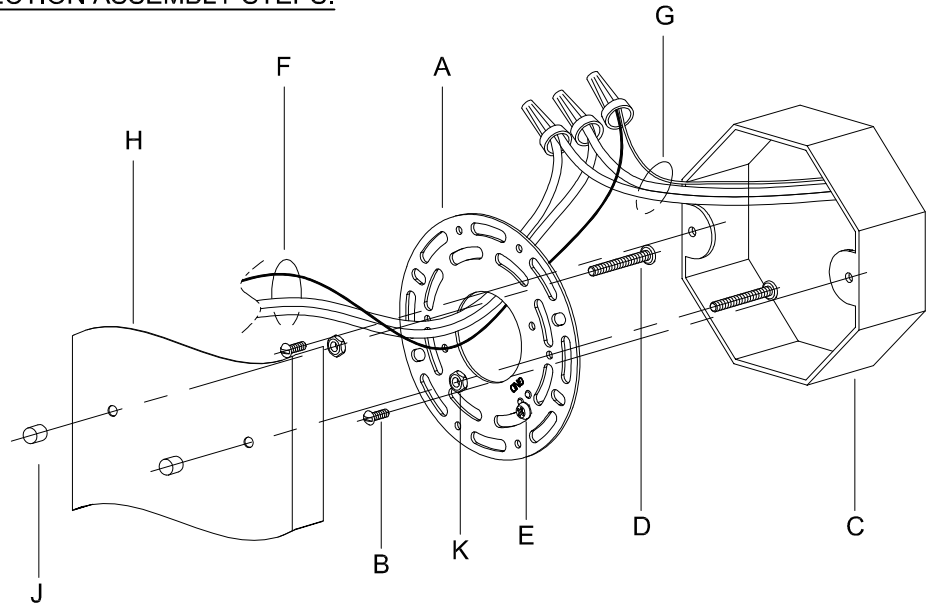

Assembly & Installation Instructions

CAUTION: Read instructions carefully and turn electricity off at main circuit breaker panel before beginning installation.

300045, 300046

*****

WARNING - If any Special Control Devices are used with this Fixture, Follow the Instructions Carefully to assure full compliance with N.E.C. requirements. If there are any questions, contact a Qualified Electrical Contractor.

WARNING - This product contains chemicals known to the State of California to cause cancer, birth defects and /or other reproductive harm. Thoroughly wash hands after installing, handling, cleaning, or otherwise touching this product.

CAUTION - All glass is fragile, use care when handling Glass component(s) and or Lamp(s).

*****

CANOPY MOUNTING & WIRE CONNECTION ASSEMBLY STEPS:

1. D,E → A
2. K → D
3. B,A → C
4. F → G
5. H,J → D