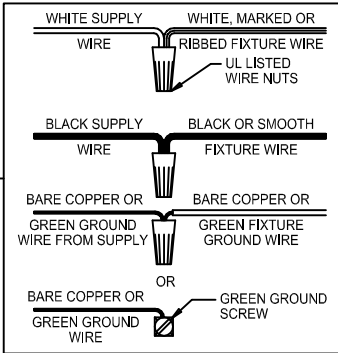

Assembly & Installation Instructions

CAUTION: Read instructions carefully and turn electricity off at main circuit breaker panel before beginning installation.

300045, 300046

*****

WARNING - If any Special Control Devices are used with this Fixture, Follow the Instructions Carefully to assure full compliance with N.E.C. requirements. If there are any questions, contact a Qualified Electrical Contractor.

WARNING - This product contains chemicals known to the State of California to cause cancer, birth defects and /or other reproductive harm. Thoroughly wash hands after installing, handling, cleaning, or otherwise touching this product.

CAUTION - All glass is fragile, use care when handling Glass component(s) and or Lamp(s).

*****

CANOPY MOUNTING & WIRE CONNECTION ASSEMBLY STEPS:

1. D,E → A
2. K → D
3. B,A → C
4. F → G
5. H,J → D