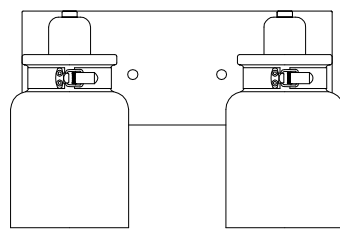

### CANOPY MOUNTING & WIRE CONNECTION ASSEMBLY STEPS:

1. D,E → A
2. K → D
3. B,A → C
4. F → G
5. H,J → D

\*\*\*\*\*

### FIXTURE ASSEMBLY STEPS:

1. N → M
2. P → L

B, C, G & P  
(NOT FURNISHED)  
(NO INCLUIDA)  
(NON FOURNIE)

P300045

P300046