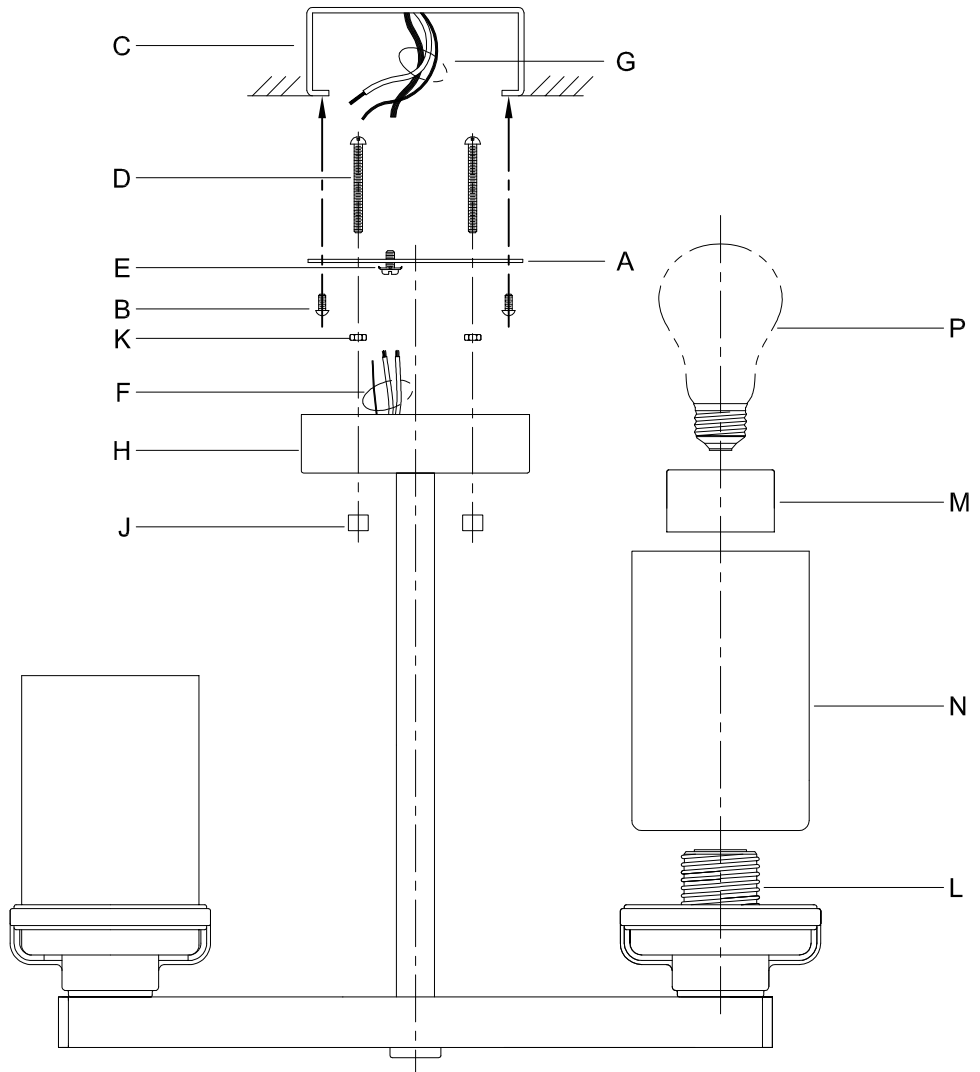

Assembly & Installation Instructions

CAUTION: Read instructions carefully and turn electricity off at main circuit breaker panel before beginning installation.

350021

*****

WARNING - If any Special Control Devices are used with this Fixture, Follow the Instructions Carefully to assure full compliance with N.E.C. requirements. If there are any questions, contact a Qualified Electrical Contractor.

WARNING - This product contains chemicals known to the State of California to cause cancer, birth defects and /or other reproductive harm. Thoroughly wash hands after installing, handling, cleaning, or otherwise touching this product.

CAUTION - All glass is fragile, use care when handling Glass component(s) and or Lamp(s).

*****

ASSEMBLY STEPS:

PASOS PARA ENSAMBLAR:

MODE D'ASSEMBLAGE:

1. E,D → A
2. K → D
3. B,A → C
4. F → G
5. H,J → D
6. M,N → L
7. P → L

**B, C, G & P
(NOT FURNISHED)
(NO INCLUIDA)
(NON FOURNIE)**