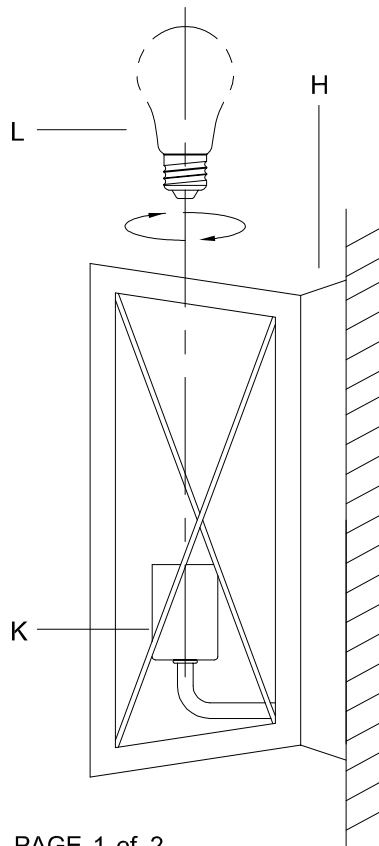

Assembly & Installation Instructions

CAUTION: Read instructions carefully and turn electricity off at main circuit breaker panel before beginning installation.

710012

*****

WARNING - If any Special Control Devices are used with this Fixture, Follow the Instructions Carefully to assure full compliance with N.E.C. requirements. If there are any questions, contact a Qualified Electrical Contractor.

WARNING - This product contains chemicals known to the State of California to cause cancer, birth defects and /or other reproductive harm. Thoroughly wash hands after installing, handling, cleaning, or otherwise touching this product.

CAUTION - All glass is fragile, use care when handling Glass component(s) and or Lamp(s).

*****

CANOPY MOUNTING & WIRE CONNECTION ASSEMBLY STEPS:

1. D,E → A
2. B,A → C
3. F → G
4. H,J → D

*****

FIXTURE ASSEMBLY STEPS:

1. L → K

B, C, G & L
(NOT FURNISHED)
(NO INCLUIDA)
(NON FOURNIE)