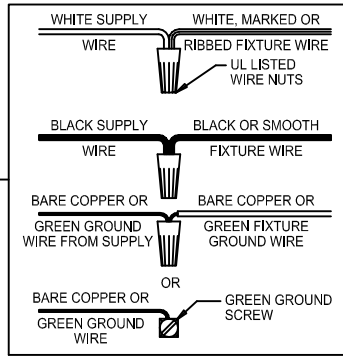

Assembly & Installation Instructions

CAUTION: Read instructions carefully and turn electricity off at main circuit breaker panel before beginning installation.

710012

WARNING - If any Special Control Devices are used with this Fixture, Follow the Instructions Carefully to assure full compliance with N.E.C. requirements. If there are any questions, contact a Qualified Electrical Contractor.

CAUTION - All glass is fragile, use care when handling Glass component(s) and or Lamp(s).

CANOPY MOUNTING & WIRE CONNECTION ASSEMBLY STEPS:

1. D,E → A
2. B,A → C
3. F → G
4. H,J → D

FIXTURE ASSEMBLY STEPS: