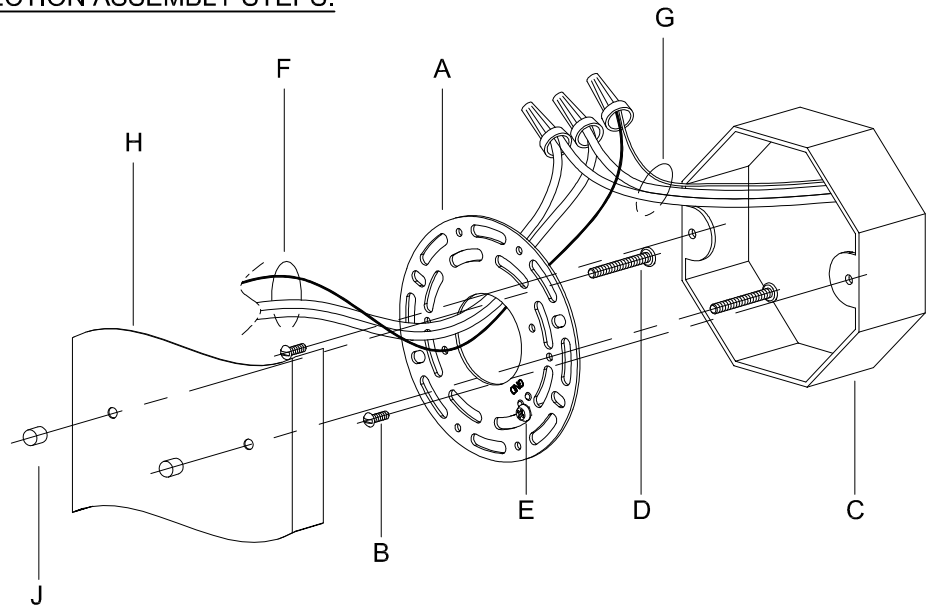

Assembly & Installation Instructions

CAUTION: Read instructions carefully and turn electricity off at main circuit breaker panel before beginning installation.

710012

WARNING - If any Special Control Devices are used with this Fixture, Follow the Instructions Carefully to assure full compliance with N.E.C. requirements. If there are any questions, contact a Qualified Electrical Contractor.

CAUTION - All glass is fragile, use care when handling Glass component(s) and or Lamp(s).

CANOPY MOUNTING & WIRE CONNECTION ASSEMBLY STEPS:

1. D,E → A
2. B,A → C
3. F → G
4. H,J → D

FIXTURE ASSEMBLY STEPS: