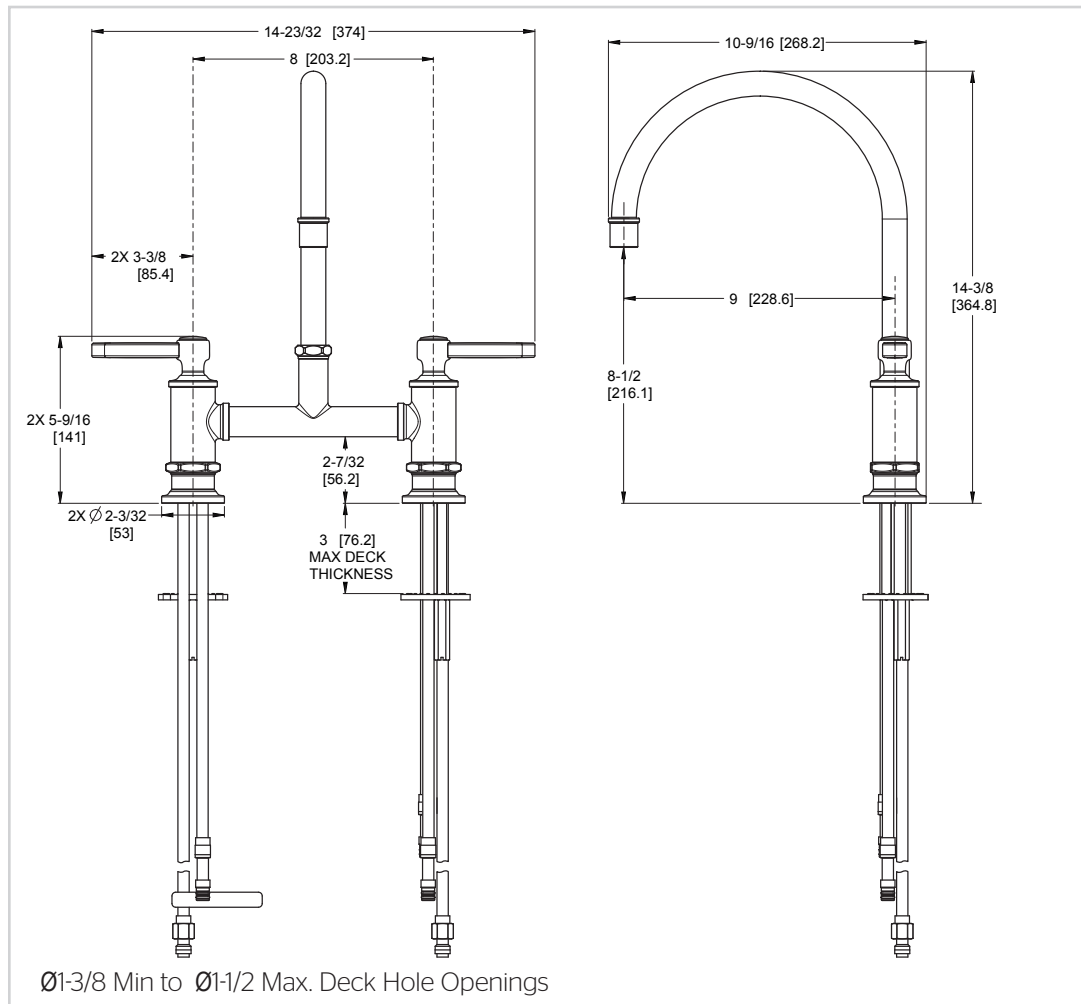

Port Haven™ Bridge Kitchen Faucet

- LG31-TDBG Finish(BG)
- LG31-TDC Finish(C)
- LG31-TDD Finish(D)
- LG31-TDS Finish(S)
- LG31-TDY Finish(Y)

Specifications

Features

- 1.8 GPM Flow Rate
- Premium Metal Faucet
- 360° Rotating Swivel Spout
- High Arc Spout
- Flex-Line Supply Lines
- Pfast Connect™
- High Quality Plastic Side Spray
- Optional Side Spray Included
- Pforever Seal Ceramic Disc Valves
- Pforever Warranty®

Dimensions

36 Inch Supply Lines with
3/8 Female Compression
Brass Connections