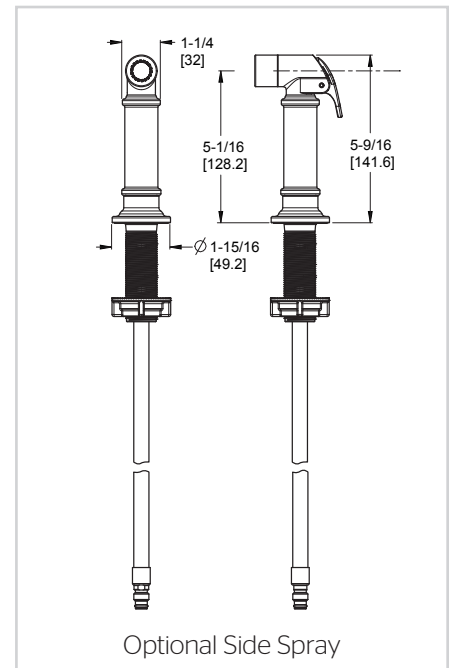

Port Haven™ Bridge Kitchen Faucet

- LG31-TDBG Finish(BG)
- LG31-TDC Finish(C)
- LG31-TDD Finish(D)
- LG31-TDS Finish(S)
- LG31-TDY Finish(Y)

Specifications

Features

- 1.8 GPM Flow Rate
- Premium Metal Faucet
- 360° Rotating Swivel Spout
- High Arc Spout
- Flex-Line Supply Lines
- Pfast Connect™
- High Quality Plastic Side Spray
- Optional Side Spray Included
- Pforever Seal Ceramic Disc Valves
- Pforever Warranty®

Dimensions

36 Inch Supply Lines with
3/8 Female Compression
Brass Connections