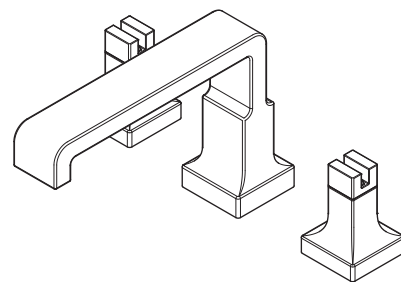

### Single Control Roman Tub Trim

- RT6-5VRVB Finish(B)
- RT6-5VRVBG Finish(BG)
- RT6-5VRVC Finish(C)
- RT6-5VRVD Finish(D)

### Features

- 3-Hole Installation
- All Metal Construction
- Fixed Hubs
- Requires OX6-050R or OX6-150R Valve (Sold Separately)
- Optional Handles Available:  
For L Handles Order HHL-VRVL\*  
For T Handles Order HHL-VRVT\*  
For Cross Handles Order HHL-VRV\*
- Pforever Warranty®

## Dimensions