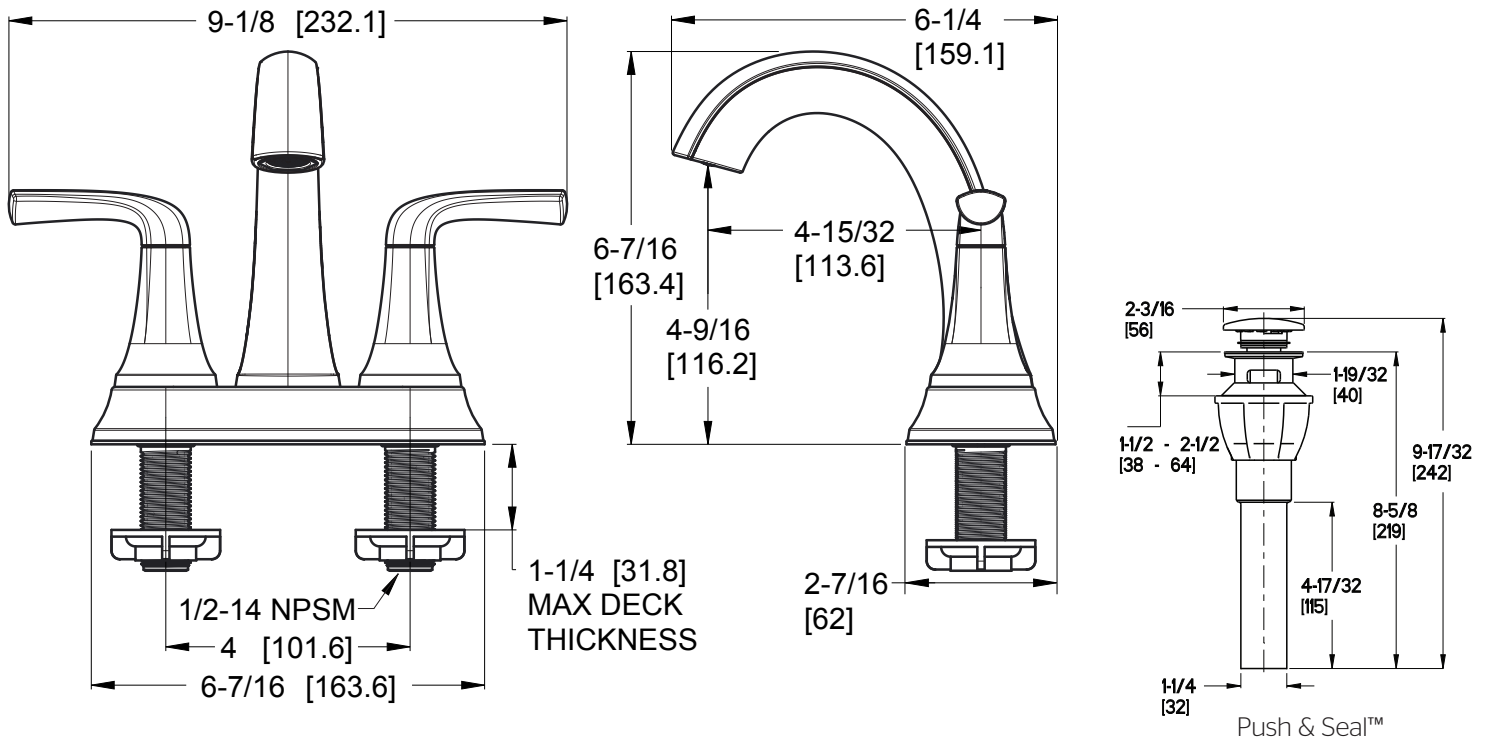

4" Centerset Lavatory Faucet

- LG48-MCAOB Finish(B)
- LG48-MCAOC Finish(C)
- LG48-MCAOGS Finish(GS)
- LG48-MCAOY Finish(Y)

Specifications

Features

- 1.2 GPM Flow Rate
- Spot Defense™ Finish Resists Spots and Fingerprints (GS Finish Only)
- Copper Inlet Line Kit Included
- Shear Valves
- Fixed Hubs
- TiteSeal™ Deckplate
- Push & Seal™ Pop-Up
- Pforever Warranty®

Dimensions

Ø1 Min to Ø1-1/2 Max. Deck Hole Openings