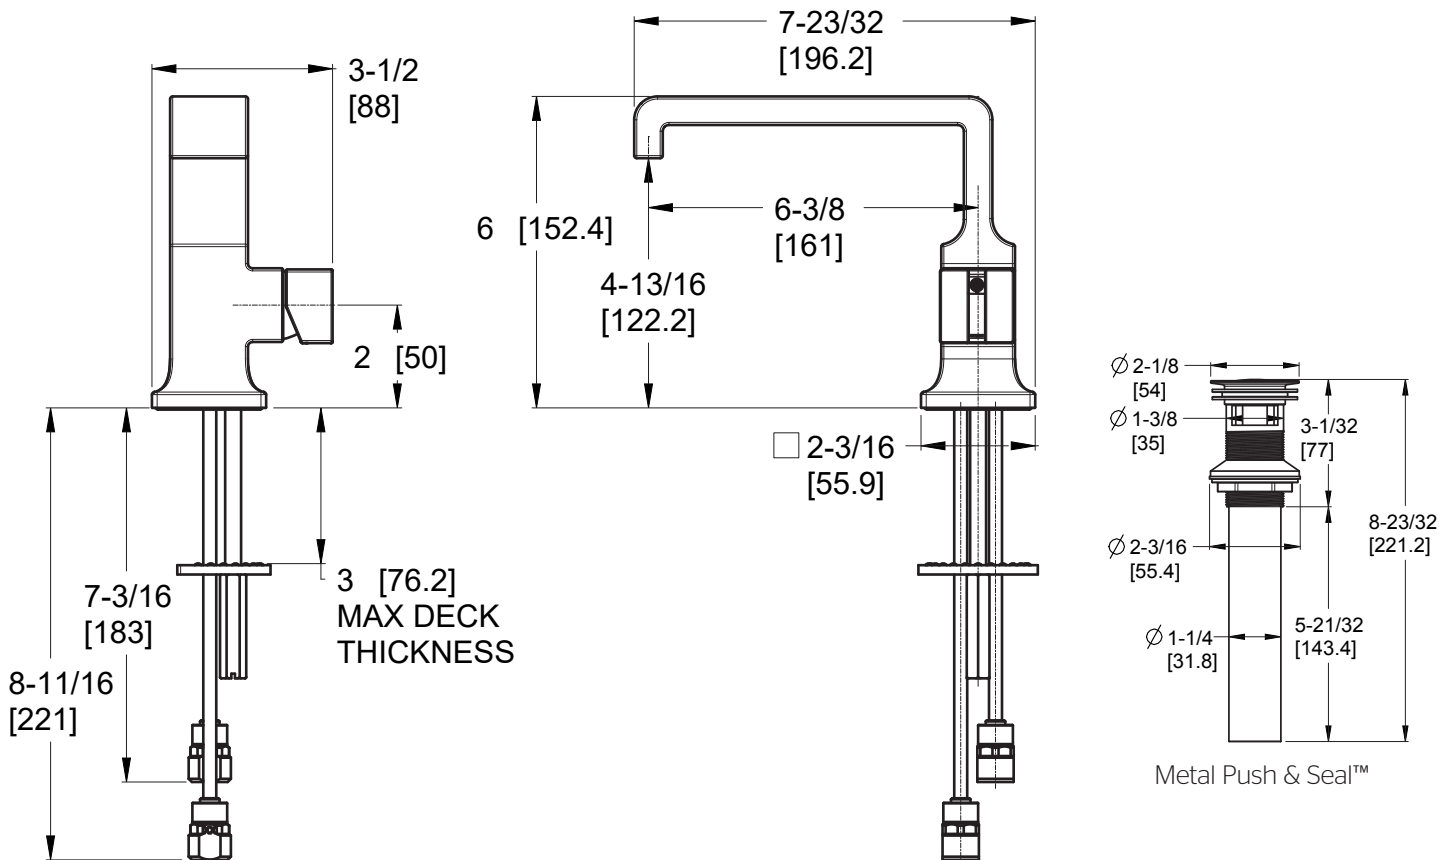

### Features

- 1.2 GPM Flow Rate
- Concealed Screw
- Ribbon Water Flow
- Metal Push & Seal™ Drain
- Mounting Hardware Included
- Optional Handles Available:  
Order HHL-LG42VRVL\* Separately
- Pfaster Connect™
- Supply Lines Not Included
- UltraSeal™ Ceramic Disc Valve
- Pforever Warranty®

## Dimensions

Ø1 Min to Ø1-1/2 Max. Deck Hole Openings