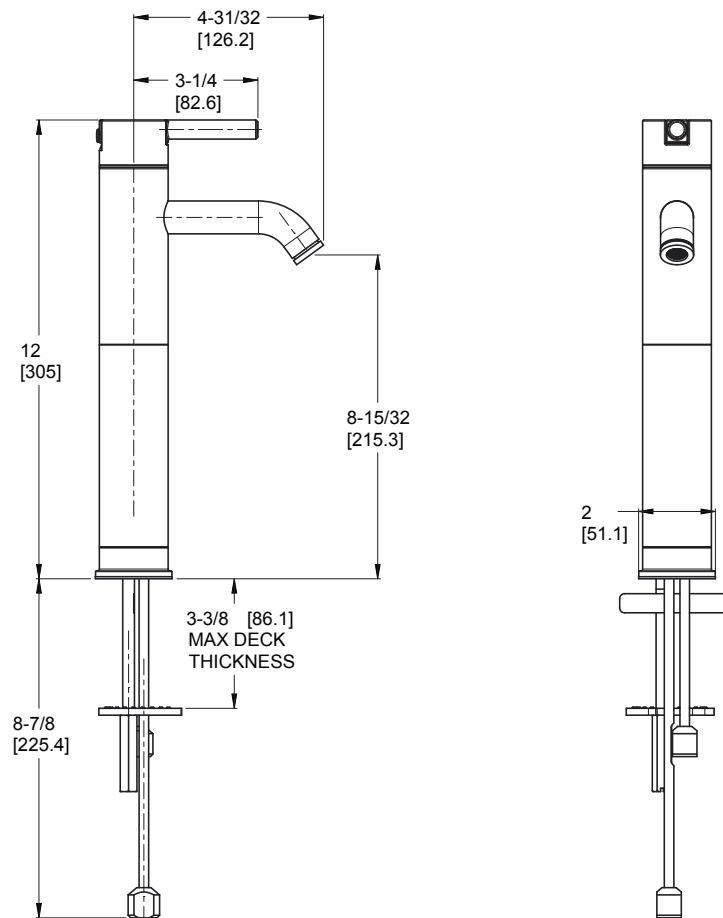

Contempra™ Single Control Faucet

- LG40-NC00 Finish(CC)
- LG40-NK00 Finish(KK)

Specifications

Features

- 1.2 GPM Flow Rate
- All Metal Construction
- Mounting Hardware Included
- Pforever Seal Ceramic Disc Valve
- Pforever Warranty®

Dimensions

Ø1 Min to Ø1-1/2 Max. Deck Hole Openings