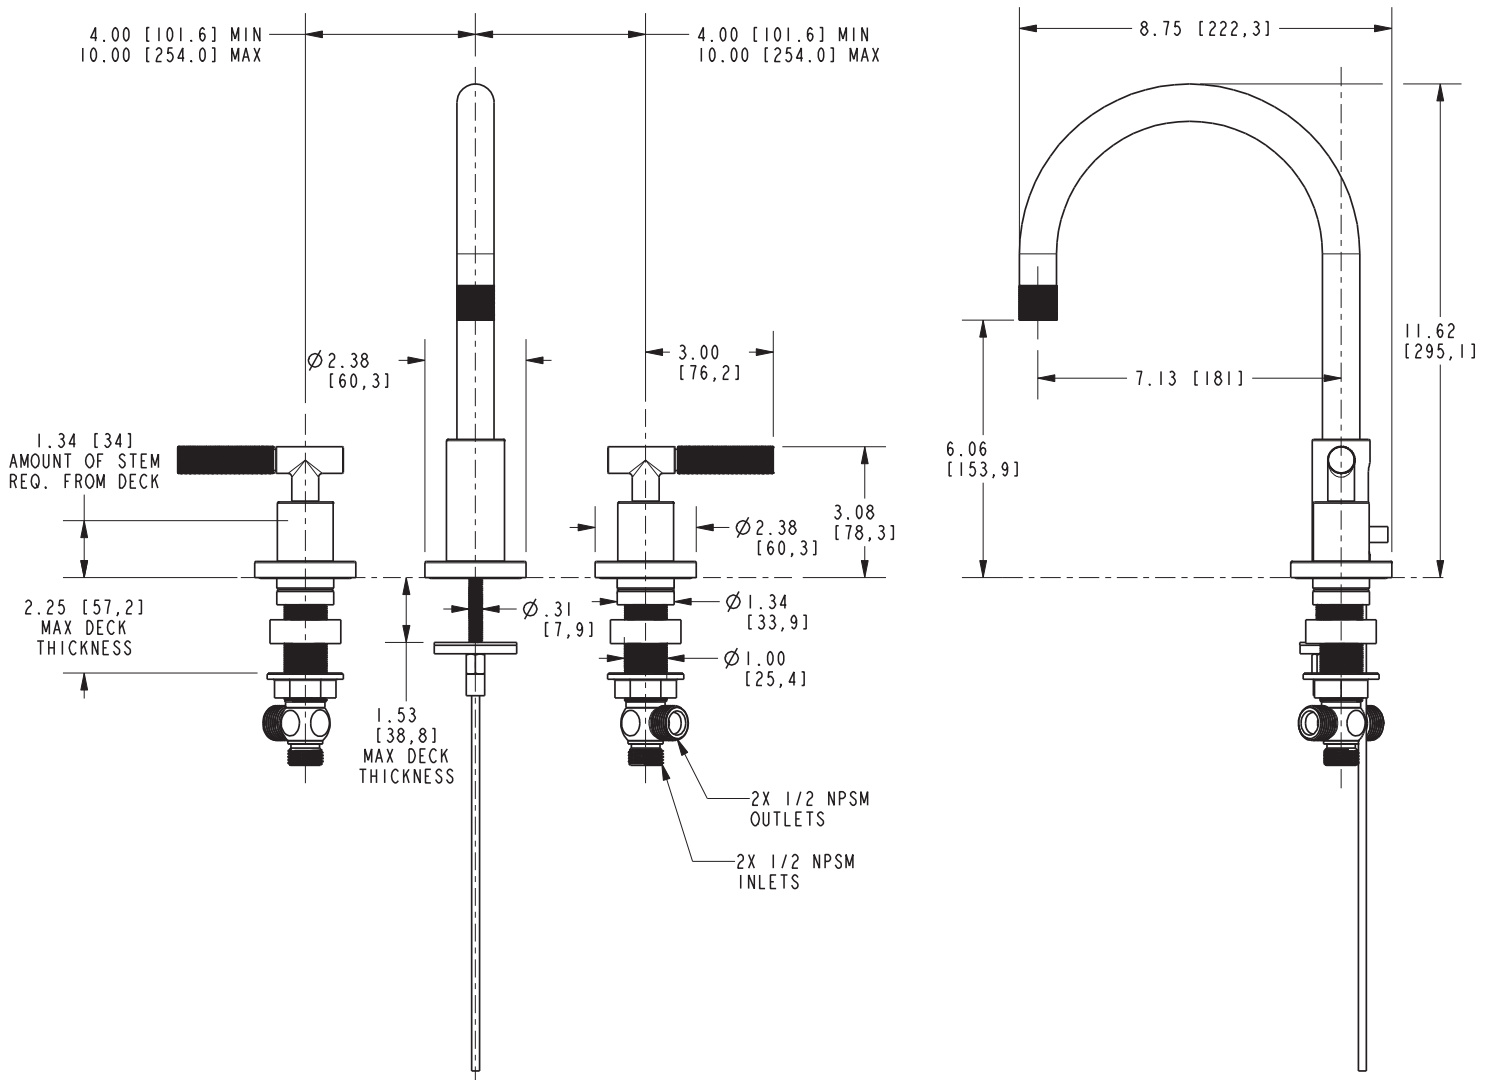

**Features**

- Solid brass construction
- Brass valve bodies
- Quarter-turn washerless ceramic disc valve cartridges
- Spout assembly with integral supply hoses
- Pop-up drain with tailpiece
- 6.06" (15.4 cm) spout height at outlet
- 7.13" (18.1 cm) spout reach (c-c)
- For 8" (20.3 cm) centers - Maximum 20" (50.8 cm)
- ADA Compliant
- 1.2 GPM (4.5 LPM) Max

**Product Specification** Add "Color / Finish" suffix to Model number, below.

The two-handle Widespread Lavatory Faucet shall be made of solid brass construction. Faucet shall incorporate a spout assembly with integral supply hoses and feature brass valve bodies with quarter-turn washerless ceramic disc valve cartridges. Faucet shall have a 1.2 gallon (4.5 liter) per minute maximum flow rate. Product shall be for 8" (20.3 cm) centers - Maximum 20" (50.8 cm). Product shall incorporate a 6.06" (15.4 cm) spout height at outlet and a 7.13" (18.1 cm) spout reach (c-c). Faucet shall include a pop-up drain with tailpiece and incorporate ADA compliant contemporary lever handles. Widespread Lavatory Faucet shall be Newport Brass Model 3290/\_\_\_\_.

## PRODUCT DIMENSIONS *(Units are in inches)*

Product Dimensions are provided for reference only. For specific product installation guidelines, please reference the Installation Instructions of the product being installed.