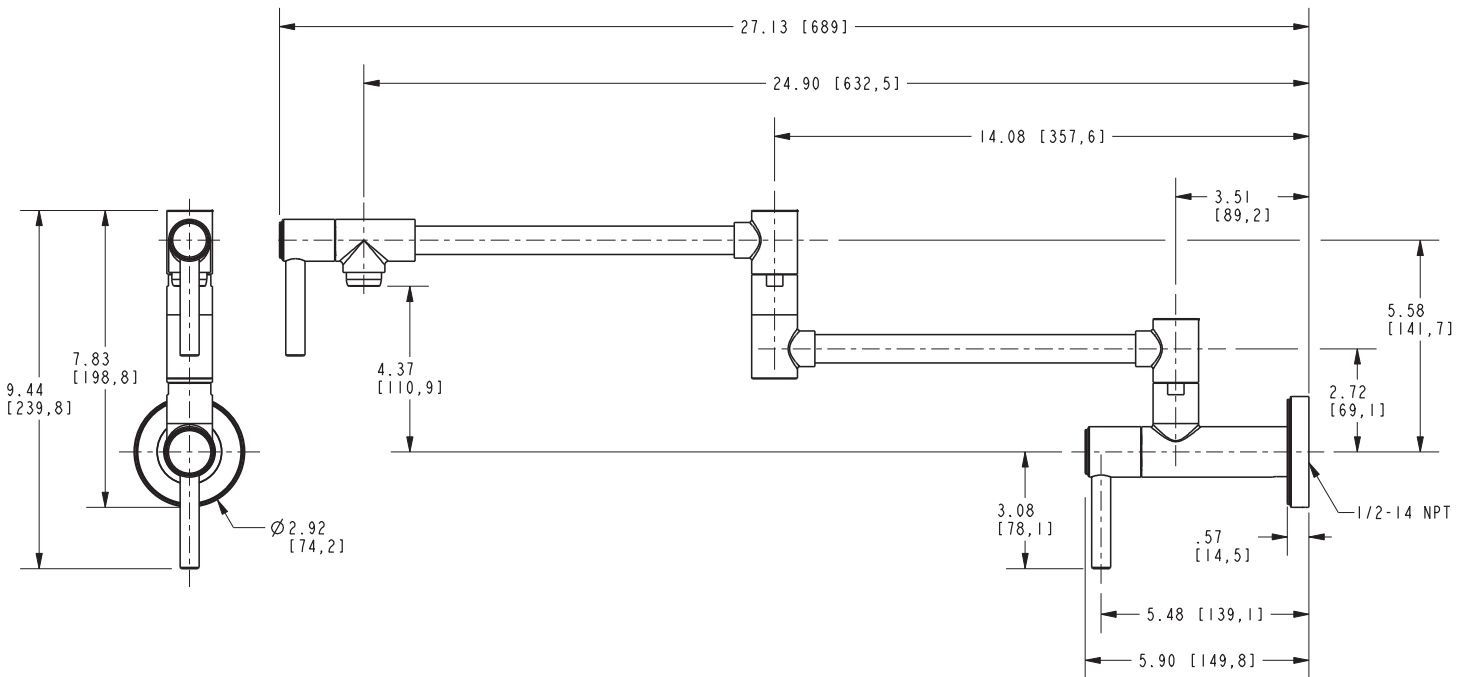

Pot Filler Faucet
3180-5503

Features

- Solid brass construction
- Brass valve bodies
- Quarter-turn washerless ceramic disc valve cartridges
- Two-valve, inlet/outlet flow control design
- ADA compliant contemporary lever handles
- Double-pivot spout with aerated flow
- 4-3/8" (11.1 cm) spout height from wall inlet •center
- 21-3/8" (54.3 cm) pivoting spout reach from inlet valve (c-c)
- 3-1/2" (8.9 cm) pivoting inlet valve offset (wall-center)
- For single hole, wall-mounted configurations

Product Specification Add "Color / Finish" suffix to Model number, below.

The Pot-Filler Faucet shall be made of solid brass construction. Faucet shall incorporate a double-pivot spout with aerated flow and a feature brass valve bodies with quarter-turn washerless ceramic disc valve cartridges. Pot-filler Faucet shall be a two-valve, inlet/outlet flow control design accommodating single-hole, wall-mounted configurations. Product shall incorporate a 4-3/8" (11.1 cm) spout height from wall inlet center and a 21-3/8" (54.3 cm) pivoting spout reach from inlet valve (c-c). Pot-Filler Faucet pivot axis (inlet valve center) offset shall be 3-1/2" (8.9 cm) (wall-center). Faucet shall incorporate ADA compliant contemporary lever handles. Pot-Filler Faucet shall be Newport Brass Model 3180-5503/____.

3180-5503

PRODUCT DIMENSIONS (Units are in inches)

Seager Pot Filler Faucet
3180-5503

NEWPORT BRASS
Flawless Beauty. From Faucet to Finish.™