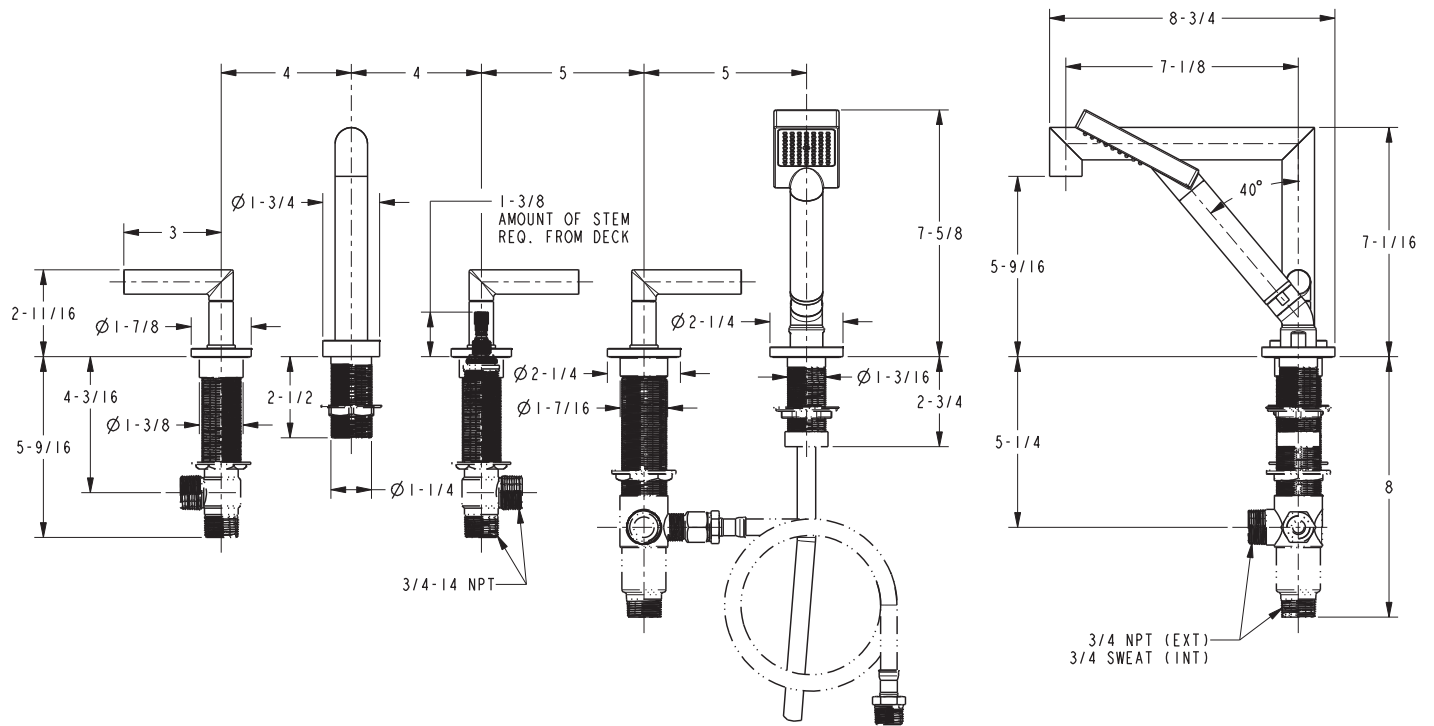

**Features**

- Solid brass construction
- ADA compliant contemporary lever handles
- 5-5/8" (14.3 cm) spout height at outlet
- 7-1/8" (18.1 cm) spout reach (c-c)
- 1.8 gallons (6.7 liters) per minute maximum flow rate showerhead
- Intended for use with Newport Brass rough valve kit (Required Accessory) which incorporates the following:
  - Brass valve bodies and spout nipple
  - Quarter-turn washerless ceramic disc 3/4" valve cartridges
  - Diverter valve and hoses as needed for handshower

**Required Accessory**

Application	Deck Tub Valve
Description	2-Valve Assembly With Quick Connect Spout Adapter
Inlet/Outlet	3/4"
Part Number	1-678
Image	

**Product Specification** Add "Color / Finish" suffix to Model number, below.

The Roman Tub with Handshower Deck Trim shall be made of solid brass construction. Roman Tub with Handshower Deck Trim shall incorporate ADA compliant contemporary lever handles. Product shall incorporate a 5-5/8" (14.3 cm) spout height at outlet and a 7-1/8" (18.1 cm) spout reach (c-c). Rough valve kit shall incorporate brass valve bodies with quarter-turn washerless ceramic disc 3/4" valve cartridges, a spout nipple and a diverter valve with hoses as needed for handshower. Roman Tub with Handshower Deck Trim shall be Newport Brass Model 3-3127/\_\_\_\_ and Newport Brass rough valve kit shall be 1-678.

## PRODUCT DIMENSIONS *(Units are in inches)*